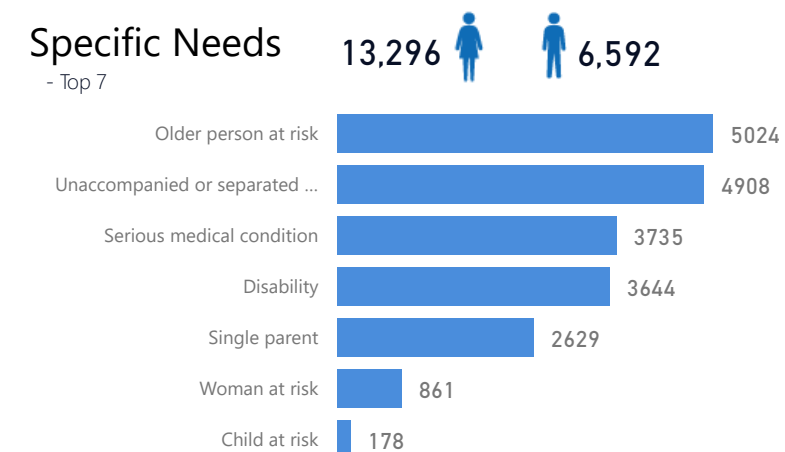

80

Women and Children

84%

193,152

Female

53%

121,884

Elderly

3%

7,670

Youth 15-24

26%

59,765

Zones - Top 10

Level3	HHs	Individuals
Nyumanzi	5,208	47,688
Pagrinya	6,549	39,858
Ayilo I	3,100	28,510
Ayilo II	2,184	17,149
Maaji II	2,979	17,058
Maaji III	2,836	15,558
Boroli I	1,677	10,114
Agojo	1,783	7,445
Mirieyi	965	7,286
Baratuku	989	7,063

Country of Origin

Country of Origin	Total
South Sudan	228,466
Sudan	236
Democratic Republic of the Congo	68
Eritrea	6
Ethiopia	4
Burundi	3
Kenya	2
Rwanda	2

Age & Gender Breakdown

Specific Needs - Top 7

New Registration by Month

● New Registration ● Birth

Occupation - Top 5

* Age is between 18 - 59 years for Occupation

Assistance Status