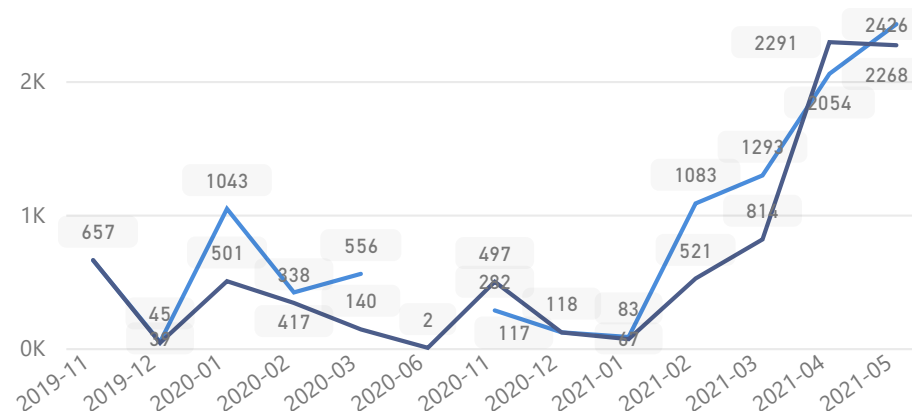

Country of Origin

Country of Origin	Total
South Sudan	228,466
Sudan	236
Democratic Republic of the Congo	68
Eritrea	6
Ethiopia	4
Burundi	3
Kenya	2
Rwanda	2

Age & Gender Breakdown

Specific Needs - Top 7

New Registration by Month

● New Registration ● Birth

Occupation - Top 5

* Age is between 18 - 59 years for Occupation

Assistance Status