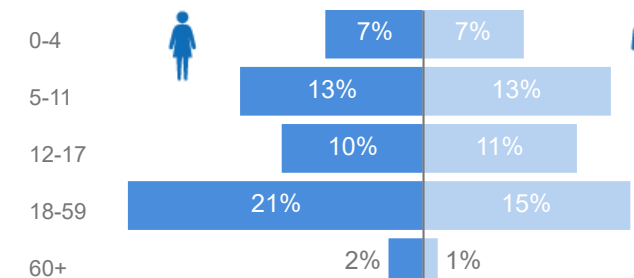

80

Women and Children

84%

193,152

Female

53%

121,884

Elderly

3%

7,670

Youth 15-24

26%

59,765

Zones - Top 10

Level3	HHs	Individuals
Nyumanzi	5,208	47,688
Pagrinya	6,549	39,858
Ayilo I	3,100	28,510
Ayilo II	2,184	17,149
Maaji II	2,979	17,058
Maaji III	2,836	15,558
Boroli I	1,677	10,114
Agojo	1,783	7,445
Mirieyi	965	7,286
Baratuku	989	7,063

Country of Origin

Country of Origin	Total
South Sudan	228,466
Sudan	236
Democratic Republic of the Congo	68
Eritrea	6
Ethiopia	4
Burundi	3
Kenya	2
Rwanda	2

Age & Gender Breakdown

Specific Needs - Top 7

New Registration by Month

● New Registration ● Birth

Occupation - Top 5

* Age is between 18 - 59 years for Occupation

Assistance Status