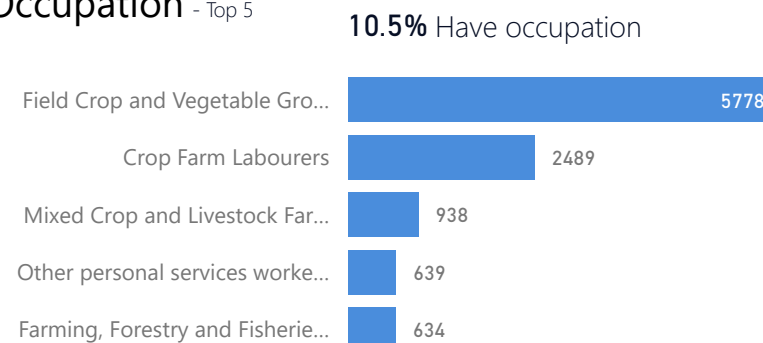

Country of Origin

Country of Origin	Total
South Sudan	228,466
Sudan	236
Democratic Republic of the Congo	68
Eritrea	6
Ethiopia	4
Burundi	3
Kenya	2
Rwanda	2

Age & Gender Breakdown

Specific Needs - Top 7

New Registration by Month

● New Registration ● Birth

Occupation - Top 5

* Age is between 18 - 59 years for Occupation

Assistance Status