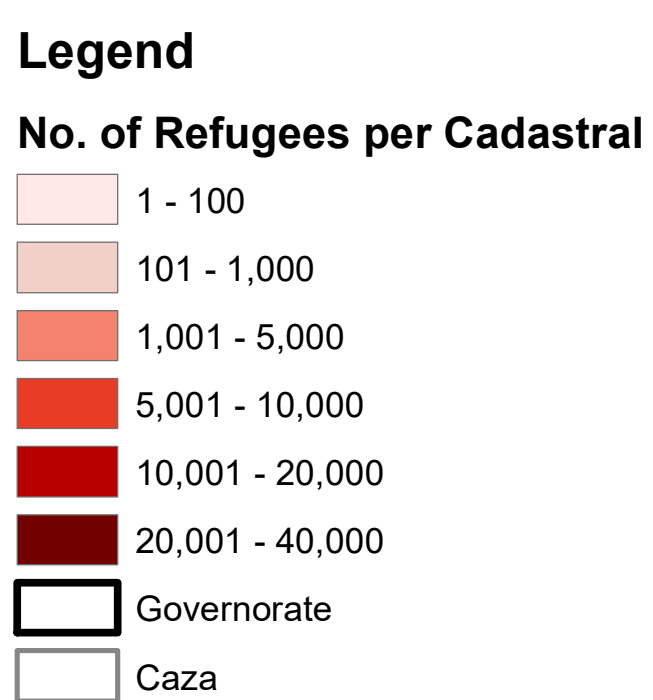

Distribution of the Registered Syrian Refugees by Province

BEIRUT

Total No. of Household Registered 3,396
Total No. of Individuals Registered 13,741

MOUNT LEBANON

Total No. of Household Registered 42,399
Total No. of Individuals Registered 183,669