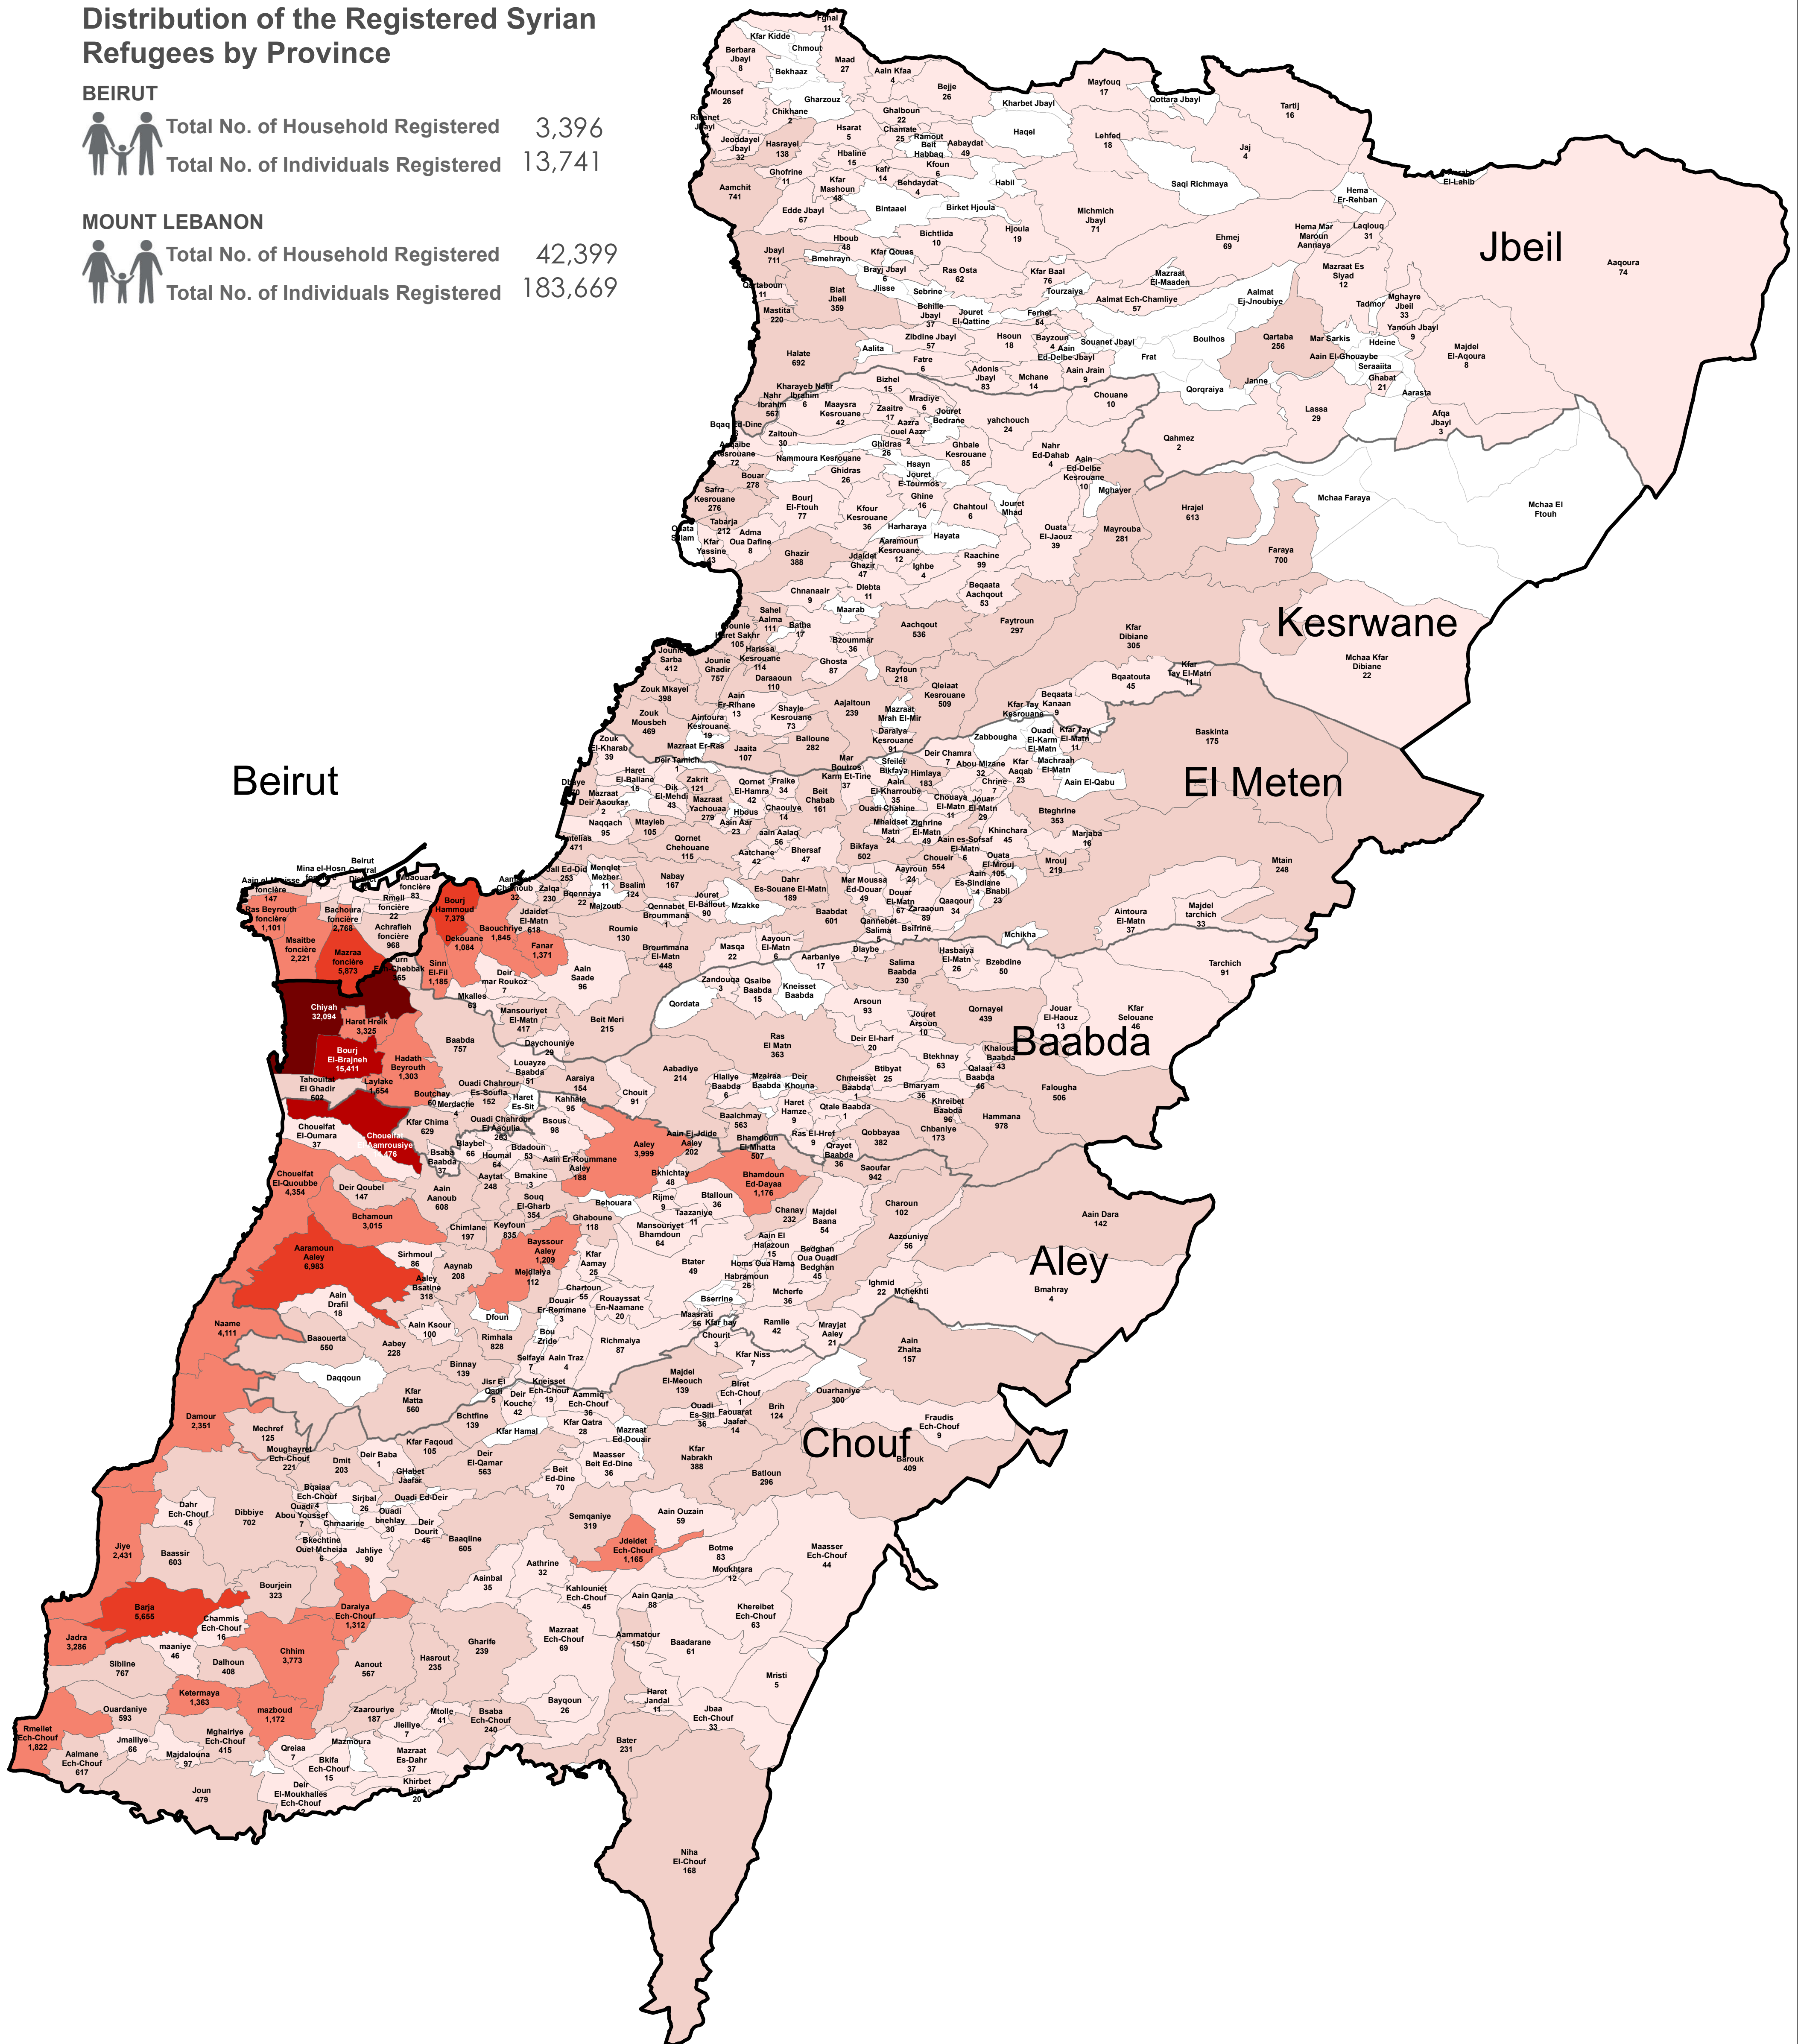

#### Distribution of the Registered Syrian Refugees by Province

##### BEIRUT

Total No. of Household Registered 3,396  
 Total No. of Individuals Registered 13,741

##### MOUNT LEBANON

Total No. of Household Registered 42,399  
 Total No. of Individuals Registered 183,669

**Notes**

This map has been produced by the Inter-Agency Information Management Unit of UNHCR based on maps and material provided by the Government of Lebanon for operational purposes. It does not constitute an official United Nations map. The designations employed and the presentation of material on this map do not imply the expression of any opinion whatsoever on the part of the Secretariat of the United Nations concerning the legal status of any country, territory, city or area or of its authorities, or concerning the delimitation of its frontiers or boundaries.

**Data Sources:**

- Lebanese Border, Caza and Cadastral Boundaries: NPMP/PLT 2005.
- Geographic Projection WGS 1984

Registered Refugees Figures by UNHCR as of 31 March 2021.  
 For more information contact Diana El Habr at elhabr@unhcr.org