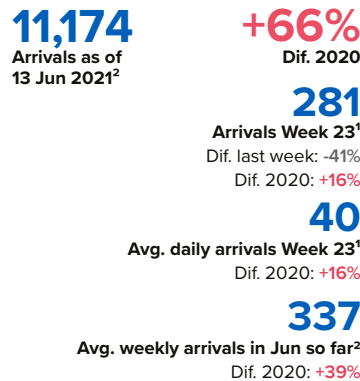

SPAIN Weekly snapshot - Week 23 (7 - 13 Jun 2021)

The charts below are based on figures from the Ministry of Interior and UNHCR estimates. All figures are provisional and subject to change

Refugees & migrants: sea and land arrivals in week 23¹

The boundaries and names shown and the designations used on this map do not imply official endorsement or acceptance by the United Nations

Total Sea and Land

Sea

Land (Ceuta & Melilla)

Sea and land arrivals during the last five weeks¹

Arrivals per month²

Most common nationalities, Jan - Sep 2020²

Demographic breakdown, Jan - Sep 2020²