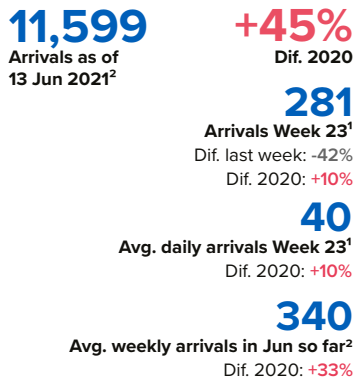

Total Sea and Land