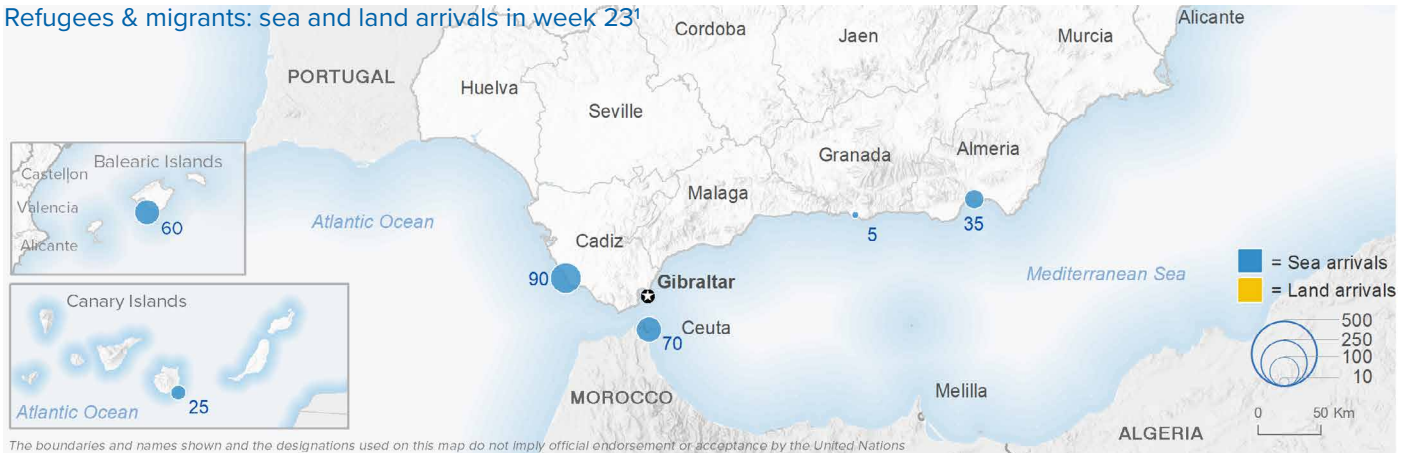

# SPAIN Weekly snapshot - Week 23 (7 - 13 Jun 2021)

The charts below are based on figures from the Ministry of Interior and UNHCR estimates. All figures are provisional and subject to change

## Refugees & migrants: sea and land arrivals in week 23<sup>1</sup>

The boundaries and names shown and the designations used on this map do not imply official endorsement or acceptance by the United Nations

### Total Sea and Land

## Sea and land arrivals during the last five weeks<sup>1</sup>