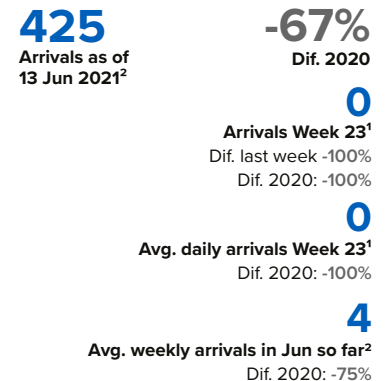

Land (Ceuta & Melilla)