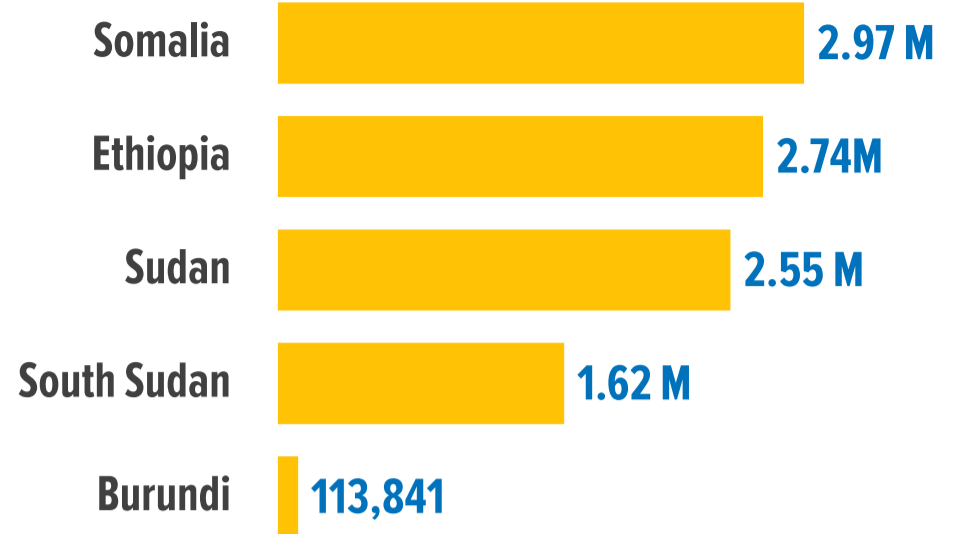

**9.99M**

INTERNALLY DISPLACED PERSONS (IDPS)

The boundaries and names shown and the designations used on this map do not imply official endorsement or acceptance by the United Nations. Final boundaries between the Republic of Sudan and the Republic of South Sudan and Somalia and Ethiopia has not yet been determined. Final status of the Abyei area is not yet determined. The statistics shown should be considered provisional and subject to change. Refugee statistics based on UNHCR Monthly statistical reports as of 31 May 2021, or latest available. IDP Statistics from OCHA, IOM reports