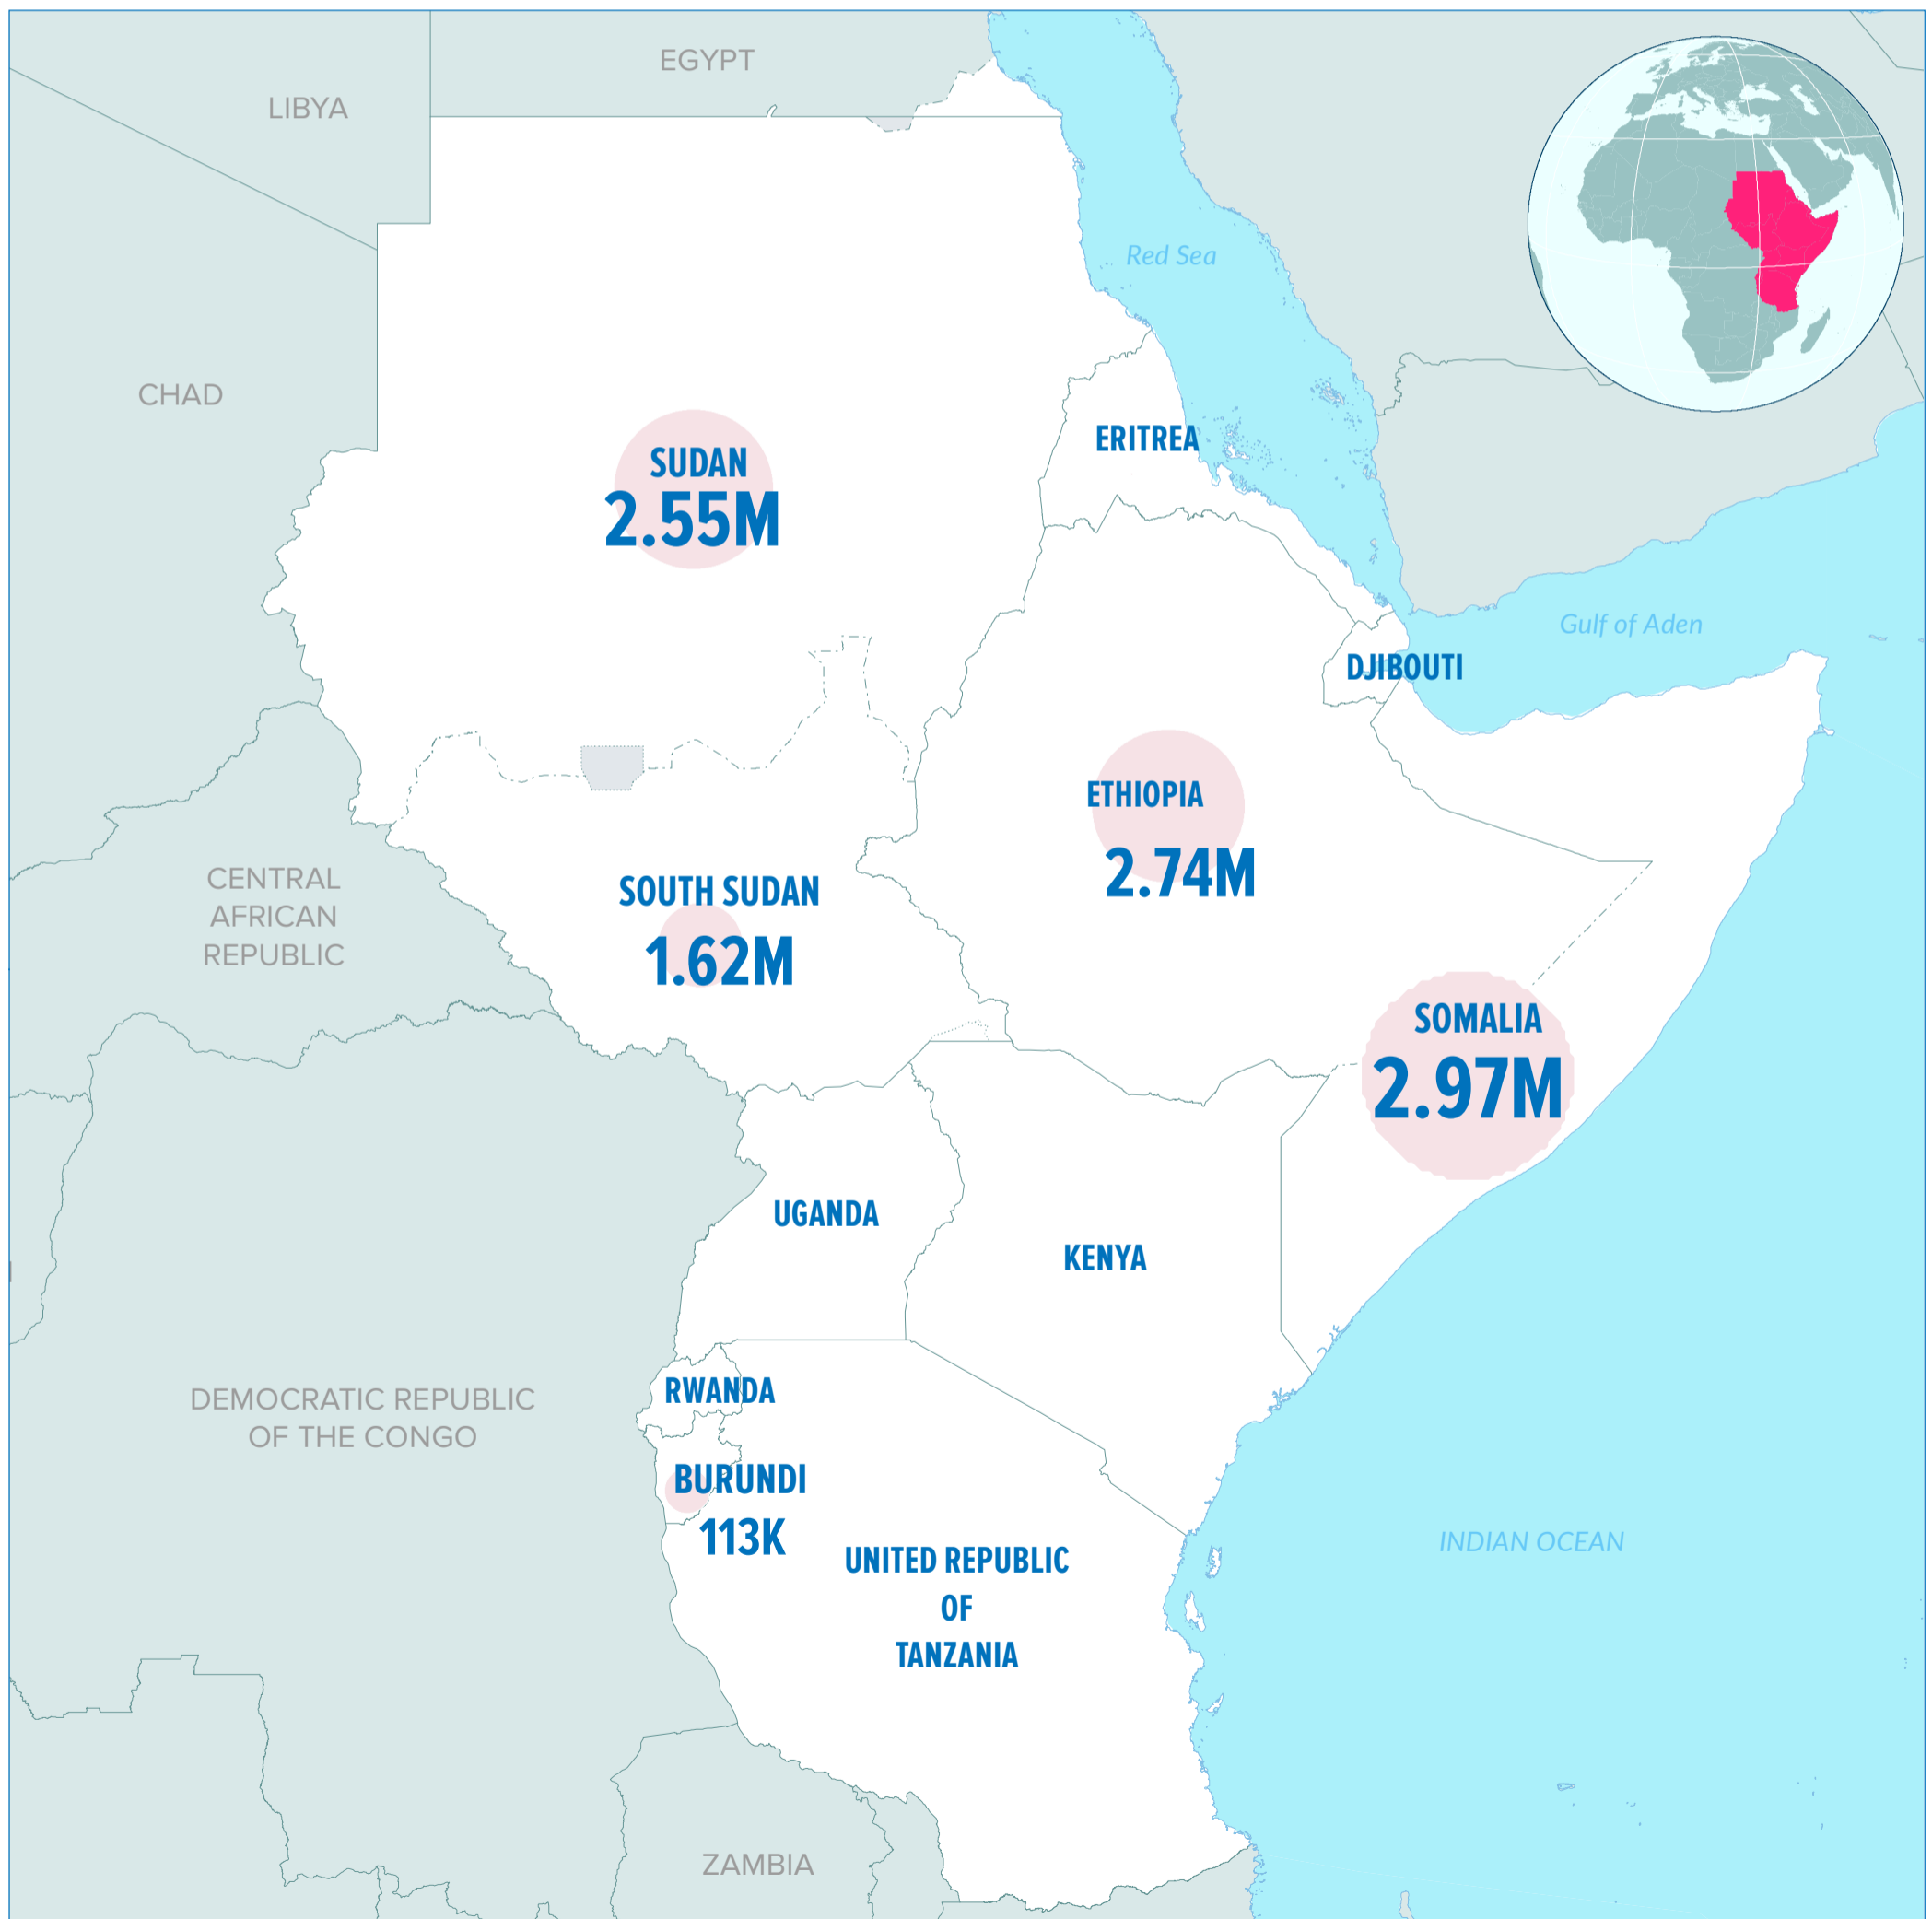

**9.99M**

INTERNALLY DISPLACED PERSONS (IDPS)

The boundaries and names shown and the designations used on this map do not imply official endorsement or acceptance by the United Nations. Final boundaries between the Republic of Sudan and the Republic of South Sudan and Somalia and Ethiopia has not yet been determined. Final status of the Abyei area is not yet determined. The statistics shown should be considered provisional and subject to change. Refugee statistics based on UNHCR Monthly statistical reports as of 31 May 2021, or latest available. IDP Statistics from OCHA, IOM reports