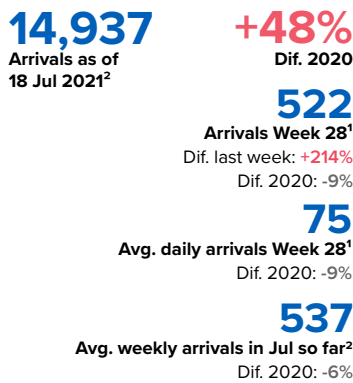

SPAIN Weekly snapshot - Week 28 (12 - 18 Jul 2021)

The charts below are based on figures from the Ministry of Interior and UNHCR estimates. All figures are provisional and subject to change

Refugees & migrants: sea and land arrivals in week 28¹

Total Sea and Land

Sea

Land (Ceuta & Melilla)

Sea and land arrivals during the last five weeks¹

Arrivals per month²

Most common nationalities, Jan - Sep 2020²

Demographic breakdown, Jan - Sep 2020²