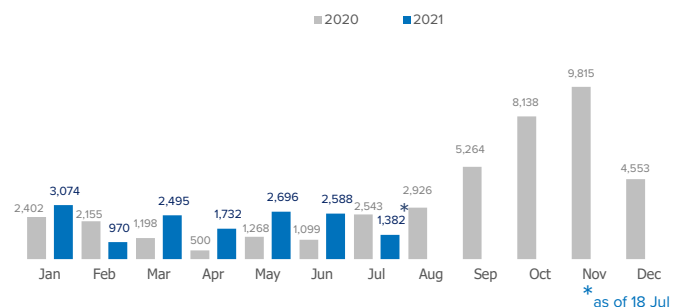

SPAIN Weekly snapshot - Week 28 (12 - 18 Jul 2021)

The charts below are based on figures from the Ministry of Interior and UNHCR estimates. All figures are provisional and subject to change

Refugees & migrants: sea and land arrivals in week 28¹

Total Sea and Land

Sea

Land (Ceuta & Melilla)

Sea and land arrivals during the last five weeks¹

Arrivals per month²

Most common nationalities, Jan - Sep 2020²

Demographic breakdown, Jan - Sep 2020²