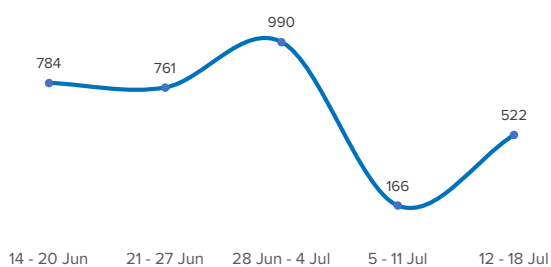

SPAIN Weekly snapshot - Week 28 (12 - 18 Jul 2021)

The charts below are based on figures from the Ministry of Interior and UNHCR estimates. All figures are provisional and subject to change

Refugees & migrants: sea and land arrivals in week 28¹

Total Sea and Land

Sea

Land (Ceuta & Melilla)

Sea and land arrivals during the last five weeks¹

Arrivals per month²

Most common nationalities, Jan - Sep 2020²

Demographic breakdown, Jan - Sep 2020²