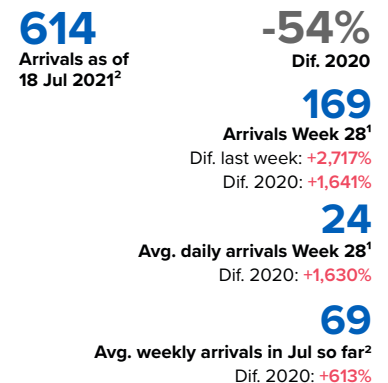

SPAIN Weekly snapshot - Week 28 (12 - 18 Jul 2021)

The charts below are based on figures from the Ministry of Interior and UNHCR estimates. All figures are provisional and subject to change

Refugees & migrants: sea and land arrivals in week 28¹

Total Sea and Land

Sea

Land (Ceuta & Melilla)

Sea and land arrivals during the last five weeks¹

Arrivals per month²

Most common nationalities, Jan - Sep 2020²

Demographic breakdown, Jan - Sep 2020²