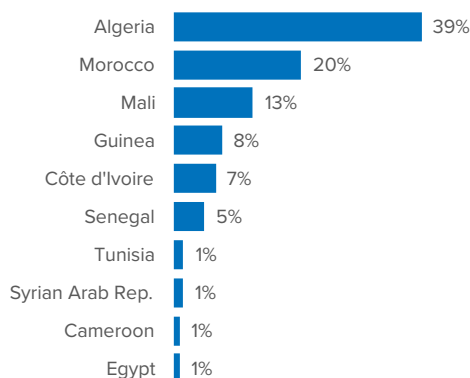

SPAIN Weekly snapshot - Week 28 (12 - 18 Jul 2021)

The charts below are based on figures from the Ministry of Interior and UNHCR estimates. All figures are provisional and subject to change

Refugees & migrants: sea and land arrivals in week 28¹

Total Sea and Land

Sea

Land (Ceuta & Melilla)

Sea and land arrivals during the last five weeks¹

Arrivals per month²

Most common nationalities, Jan - Sep 2020²

Demographic breakdown, Jan - Sep 2020²