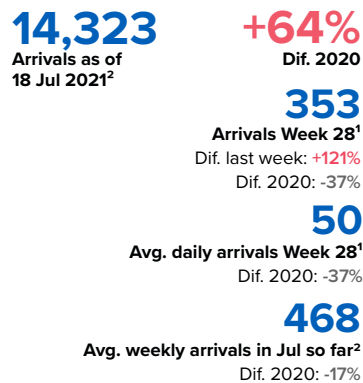

SPAIN Weekly snapshot - Week 28 (12 - 18 Jul 2021)

The charts below are based on figures from the Ministry of Interior and UNHCR estimates. All figures are provisional and subject to change

Refugees & migrants: sea and land arrivals in week 28¹

Total Sea and Land

Sea

Land (Ceuta & Melilla)

Sea and land arrivals during the last five weeks¹

Arrivals per month²

Most common nationalities, Jan - Sep 2020²

Demographic breakdown, Jan - Sep 2020²