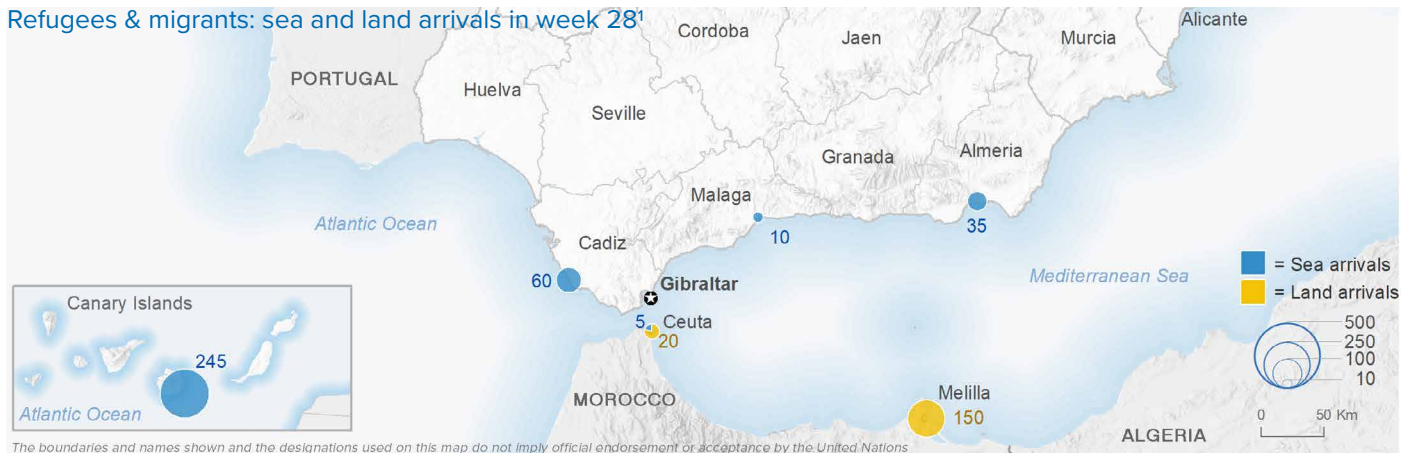

SPAIN Weekly snapshot - Week 28 (12 - 18 Jul 2021)

The charts below are based on figures from the Ministry of Interior and UNHCR estimates. All figures are provisional and subject to change

Refugees & migrants: sea and land arrivals in week 28¹

Total Sea and Land

Sea

Land (Ceuta & Melilla)

Sea and land arrivals during the last five weeks¹

Arrivals per month²

Most common nationalities, Jan - Sep 2020²

Demographic breakdown, Jan - Sep 2020²