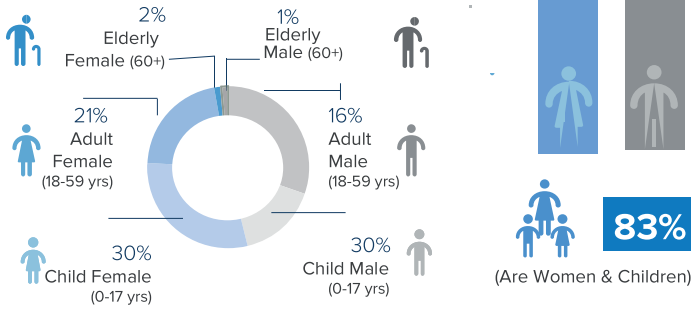

**KEY FIGURES**

**Age-gender Breakdown**

From 1st of January 2021 to 30th of June 2021 a total of 6,605 individuals have been registered by the Government and UNHCR. From the figure 3,281 are new arrivals while 3,324 are newborn babies. During the same period in 2020, a total of 5,519 individuals were registered of which 1,737 were New Arrivals and 3,782 were Newborn babies. This represents an 89% increase for new arrivals and a 12% decrease in newborn babies when compared to the same period last year.

In June 2021 alone a total of 1,836 individuals have been registered of which 928 are new arrivals from Sudan (769 individuals), DRC (78 Individuals), Eritrea (36 Individuals), Burundi (20 individuals), Ethiopia (20 Individuals), and CAR (3 individuals). 910 New Born babies have also been registered with 786 individuals from Sudan, 66 from Ethiopia, 50 from DRC, 4 from CAR, and 2 from Burundi.