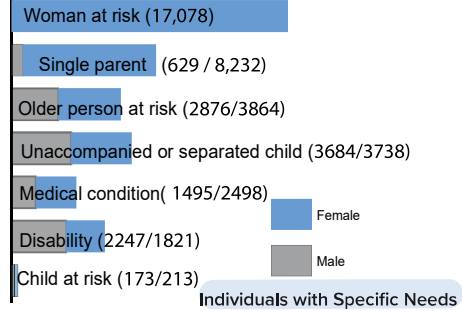

**KEY FIGURES**

**Age-gender Breakdown**

From 1st of January 2021 to 30th of June 2021 a total of 6,605 individuals have been registered by the Government and UNHCR. From the figure 3,281 are new arrivals while 3,324 are newborn babies. During the same period in 2020, a total of 5,519 individuals were registered of which 1,737 were New Arrivals and 3,782 were Newborn babies. This represents an 89% increase for new arrivals and a 12% decrease in newborn babies when compared to the same period last year.

In June 2021 alone a total of 1,836 individuals have been registered of which 928 are new arrivals from Sudan (769 individuals), DRC (78 Individuals), Eritrea (36 Individuals), Burundi (20 individuals), Ethiopia (20 Individuals), and CAR (3 individuals). 910 New Born babies have also been registered with 786 individuals from Sudan, 66 from Ethiopia, 50 from DRC, 4 from CAR, and 2 from Burundi.