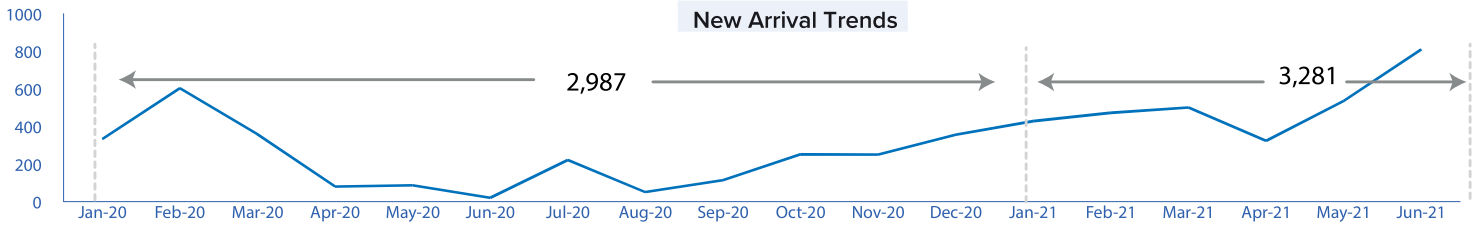

New Arrival Trends