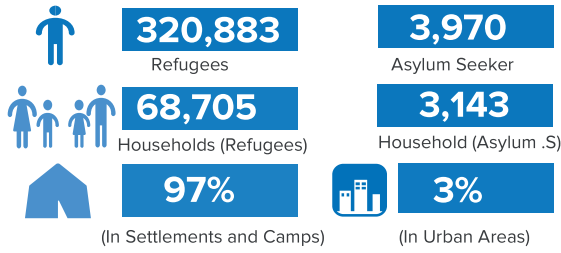

**KEY FIGURES**

**Age-gender Breakdown**

From 1st of January 2021 to 30th of June 2021 a total of 6,605 individuals have been registered by the Government and UNHCR. From the figure 3,281 are new arrivals while 3,324 are newborn babies. During the same period in 2020, a total of 5,519 individuals were registered of which 1,737 were New Arrivals and 3,782 were Newborn babies. This represents an 89% increase for new arrivals and a 12% decrease in newborn babies when compared to the same period last year.

In June 2021 alone a total of 1,836 individuals have been registered of which 928 are new arrivals from Sudan (769 individuals), DRC (78 Individuals), Eritrea (36 Individuals), Burundi (20 individuals), Ethiopia (20 Individuals), and CAR (3 individuals). 910 New Born babies have also been registered with 786 individuals from Sudan, 66 from Ethiopia, 50 from DRC, 4 from CAR, and 2 from Burundi.

**New Arrival Trends**

**Refugees and Asylum Seekers in South Sudan**