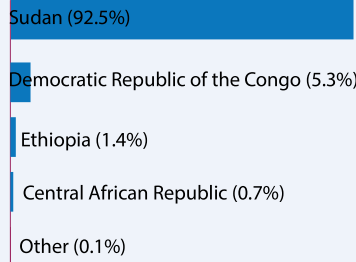

**KEY FIGURES**

**Age-gender Breakdown**

From 1st of January 2021 to 30th of June 2021 a total of 6,605 individuals have been registered by the Government and UNHCR. From the figure 3,281 are new arrivals while 3,324 are newborn babies. During the same period in 2020, a total of 5,519 individuals were registered of which 1,737 were New Arrivals and 3,782 were Newborn babies. This represents an 89% increase for new arrivals and a 12% decrease in newborn babies when compared to the same period last year.

In June 2021 alone a total of 1,836 individuals have been registered of which 928 are new arrivals from Sudan (769 individuals), DRC (78 Individuals), Eritrea (36 Individuals), Burundi (20 individuals), Ethiopia (20 Individuals), and CAR (3 individuals). 910 New Born babies have also been registered with 786 individuals from Sudan, 66 from Ethiopia, 50 from DRC, 4 from CAR, and 2 from Burundi.