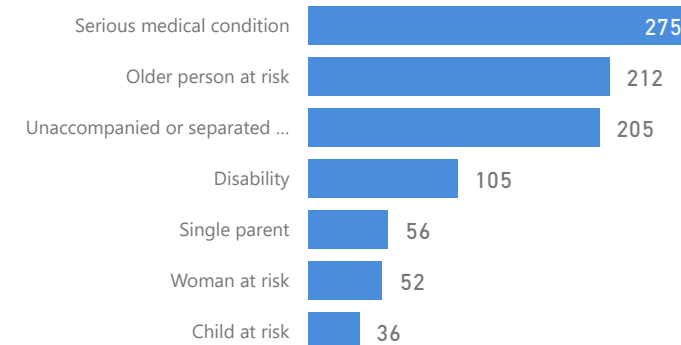

19,642

Zones - Top 10

| Level3 | HHs | Individuals |
|---------------------|--------|-------------|
| Kampala Central | 22,927 | 33,365 |
| Makindye Division | 14,615 | 33,093 |
| Rubaga Division | 9,843 | 20,625 |
| Nakawa | 817 | 2,054 |
| Kawempe Division | 430 | 1,415 |
| Kawempe Div | 613 | 1,096 |
| Makerere University | 197 | 278 |
| Ssabagabo-Makindye | 56 | 192 |
| Nansana | 59 | 136 |
| Division A | 47 | 90 |

Age & Gender Breakdown

Specific Needs - Top 7

New Registration by Month

Occupation - Top 5

6.1% Have occupation

* Age is between 18 - 59 years for Occupation

Assistance Status