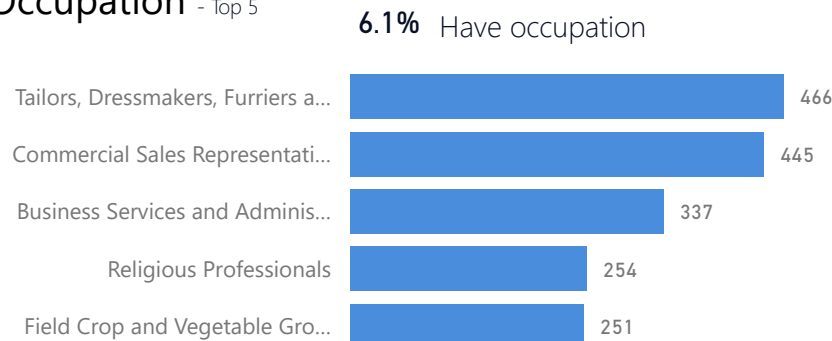

Age & Gender Breakdown

Specific Needs - Top 7

New Registration by Month

Occupation - Top 5

6.1% Have occupation

* Age is between 18 - 59 years for Occupation

Assistance Status