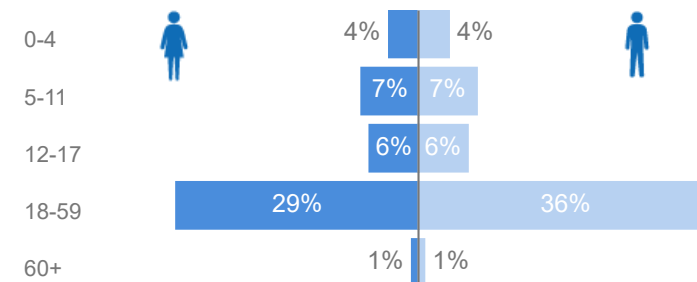

Uganda - Refugee Statistics July 2021 - Kampala

Total Population

93,179

Total Refugees

73,537

Total Households

50,046

Total Asylum-Seekers

Age & Gender Breakdown

Specific Needs - Top 7

New Registration by Month

Occupation - Top 5

6.1% Have occupation

* Age is between 18 - 59 years for Occupation

Assistance Status