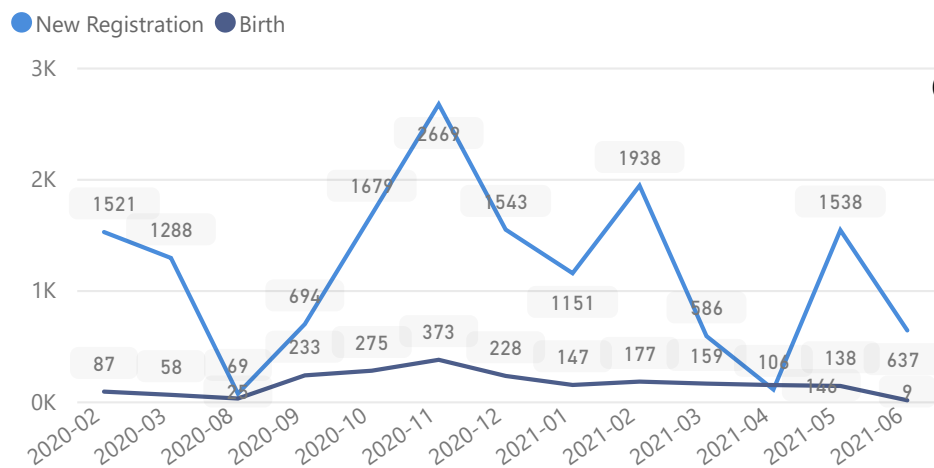

Uganda - Refugee Statistics July 2021 - Kampala

Total Population

93,179

Total Refugees

73,537

Total Households

50,046

Total Asylum-Seekers

19,642

Zones - Top 10

| Level3 | HHs | Individuals |
|---------------------|--------|-------------|
| Kampala Central | 22,927 | 33,365 |
| Makindye Division | 14,615 | 33,093 |
| Rubaga Division | 9,843 | 20,625 |
| Nakawa | 817 | 2,054 |
| Kawempe Division | 430 | 1,415 |
| Kawempe Div | 613 | 1,096 |
| Makerere University | 197 | 278 |
| Ssabagabo-Makindye | 56 | 192 |
| Nansana | 59 | 136 |
| Division A | 47 | 90 |

Age & Gender Breakdown

Specific Needs - Top 7

New Registration by Month

Occupation - Top 5

6.1% Have occupation

* Age is between 18 - 59 years for Occupation

Assistance Status