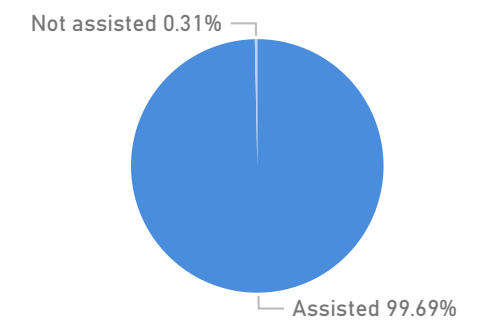

Specific Needs - Top 7

Country of Origin	Total
Democratic Republic of the Congo	5,756
South Sudan	2

New Registration by Month

Occupation - Top 5

Assistance Status

* Age is between 18 - 59 years for Occupation