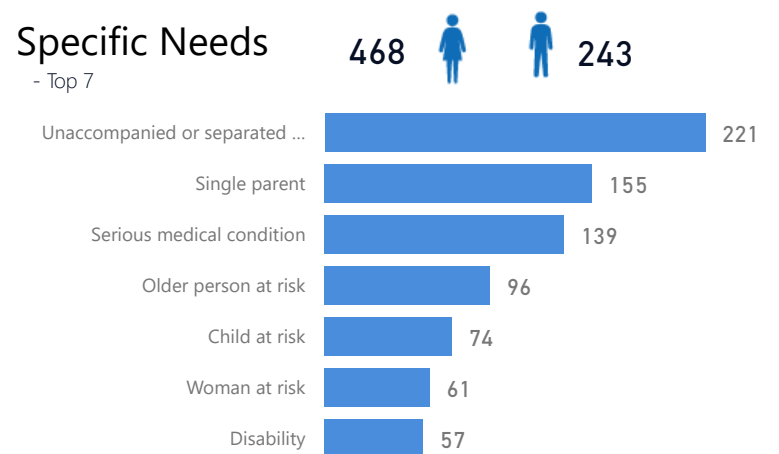

Uganda - Refugee Statistics July 2021 - Lobule

Total Population

5,758

Total Households

894

Total Refugees

5,758

Total Asylum-Seekers

0

Zones - Top 10

Level3	HHs	Individuals
Zone B	450	2,944
Zone A	444	2,814

Age & Gender Breakdown

85%
4,896

53%
3,060

3%
166

28%
1,591

Specific Needs - Top 7

Country of Origin	Total
Democratic Republic of the Congo	5,756
South Sudan	2

New Registration by Month

Occupation - Top 5

Assistance Status

* Age is between 18 - 59 years for Occupation