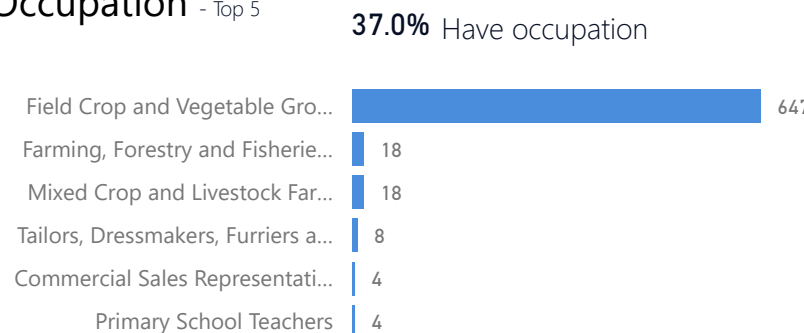

Specific Needs - Top 7

Country of Origin	Total
Democratic Republic of the Congo	5,756
South Sudan	2

New Registration by Month

Occupation - Top 5

Assistance Status

* Age is between 18 - 59 years for Occupation