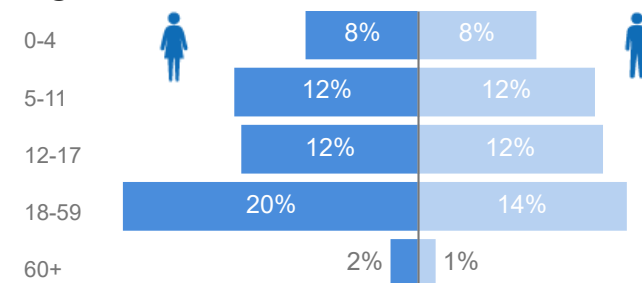

Uganda - Refugee Statistics July 2021 - Lobule

Total Population

5,758

Total Households

894

Total Refugees

5,758

Total Asylum-Seekers

0

Zones - Top 10

Level3	HHs	Individuals
Zone B	450	2,944
Zone A	444	2,814

Age & Gender Breakdown