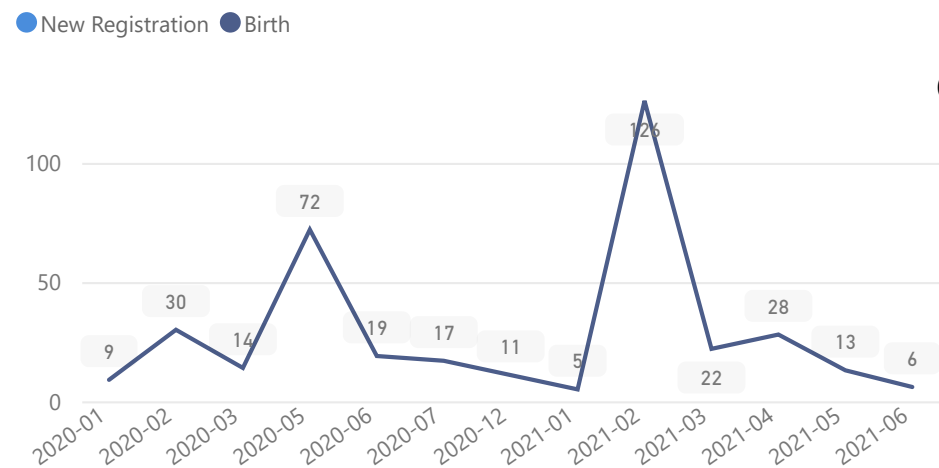

Uganda - Refugee Statistics July 2021 - Lobule

Total Population

5,758

Total Households

894

Total Refugees

5,758

Total Asylum-Seekers

0

Zones - Top 10

Level3	HHs	Individuals
Zone B	450	2,944
Zone A	444	2,814

Age & Gender Breakdown

85%
4,896

53%
3,060

3%
166

28%
1,591

Specific Needs - Top 7

Country of Origin	Total
Democratic Republic of the Congo	5,756
South Sudan	2

New Registration by Month

Occupation - Top 5

Assistance Status

* Age is between 18 - 59 years for Occupation