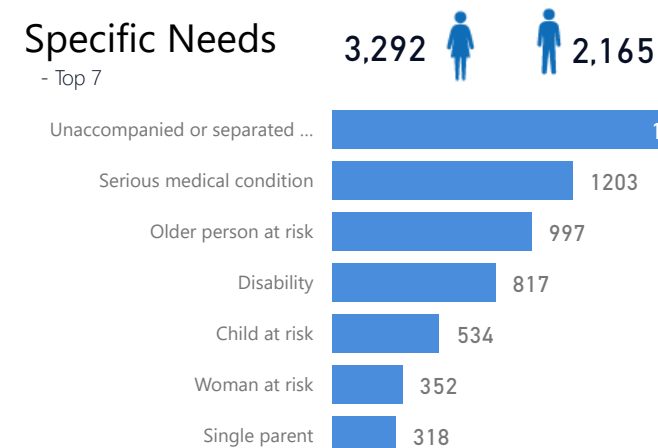

**10**

Women and Children

**84%**

**47,956**

Female

**51%**

**29,295**

Elderly

**2%**

**1,379**

Youth 15-24

**24%**

**13,662**

Zones - Top 10

Level3	HHs	Individuals
Zone 5B	3,999	13,627
Zone 7	2,935	11,008
Zone 4	2,176	7,655
Zone 5A	2,056	7,615
Zone 6	1,853	6,246
Zone 2	1,286	4,025
Zone 1	951	3,117
Zone 3	737	2,690
Zone 8	479	1,388

Country of Origin

Country of Origin	Total
South Sudan	57,069
Sudan	275
Democratic Republic of the Congo	64

Age & Gender Breakdown

Specific Needs - Top 7

New Registration by Month

Occupation - Top 5

\* Age is between 18 - 59 years for Occupation