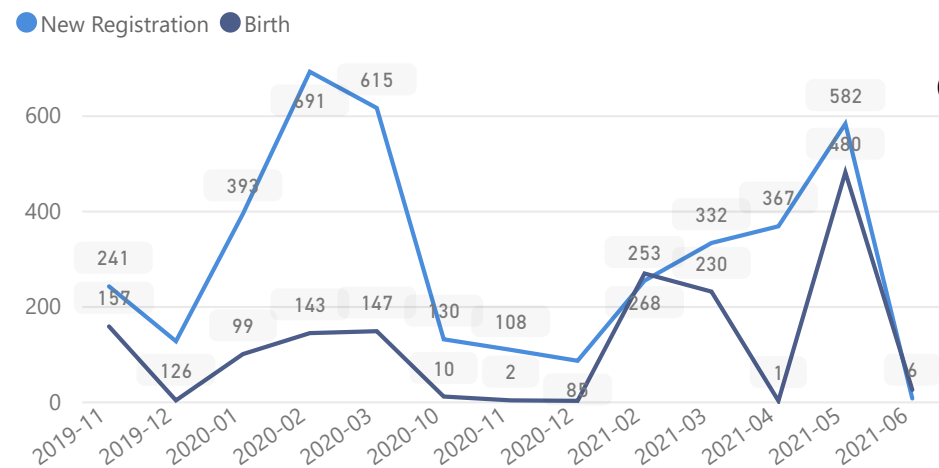

**2%**

**1,379**

Youth 15-24

**24%**

**13,662**

Zones - Top 10

Level3	HHs	Individuals
Zone 5B	3,999	13,627
Zone 7	2,935	11,008
Zone 4	2,176	7,655
Zone 5A	2,056	7,615
Zone 6	1,853	6,246
Zone 2	1,286	4,025
Zone 1	951	3,117
Zone 3	737	2,690
Zone 8	479	1,388

Country of Origin

Country of Origin	Total
South Sudan	57,069
Sudan	275
Democratic Republic of the Congo	64

Age & Gender Breakdown

Specific Needs - Top 7

New Registration by Month

Occupation - Top 5

\* Age is between 18 - 59 years for Occupation