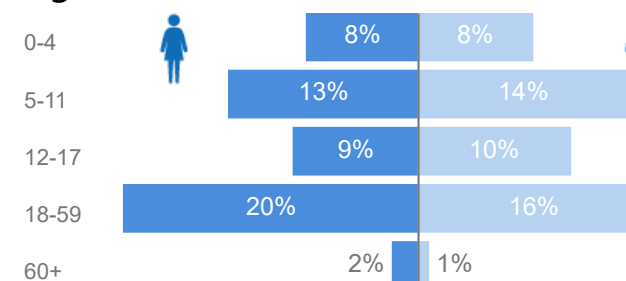

**10**

Women and Children

**84%**

**47,956**

Female

**51%**

**29,295**

Elderly

**2%**

**1,379**

Youth 15-24

**24%**

**13,662**

Zones - Top 10

Level3	HHs	Individuals
Zone 5B	3,999	13,627
Zone 7	2,935	11,008
Zone 4	2,176	7,655
Zone 5A	2,056	7,615
Zone 6	1,853	6,246
Zone 2	1,286	4,025
Zone 1	951	3,117
Zone 3	737	2,690
Zone 8	479	1,388

Country of Origin

Country of Origin	Total
South Sudan	57,069
Sudan	275
Democratic Republic of the Congo	64

Age & Gender Breakdown

Specific Needs - Top 7

New Registration by Month

Occupation - Top 5

\* Age is between 18 - 59 years for Occupation