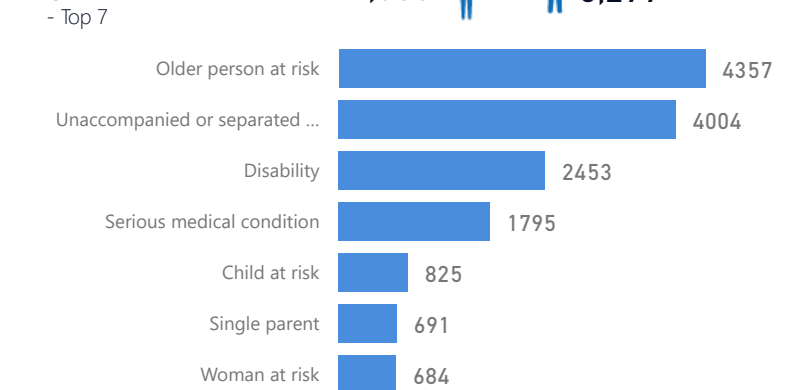

**17**

Women and Children

**81%**

**101,172**

Female

**53%**

**66,240**

Elderly

**4%**

**5,484**

Youth 15-24

**24%**

**30,730**

Zones - Top 10

Level3	HHs	Individuals
Morobi	8,505	35,296
Dongo West	6,380	25,599
Chinyi	4,901	19,352
Basecamp Ibakwe	3,351	15,118
Dongo East	3,088	12,994
Belemaling	2,394	10,249
Budri	1,843	7,022
Ranch 1	2	7
Zone li	1	1

Country of Origin

Country of Origin	Total
South Sudan	125,546
Democratic Republic of the Congo	61
Sudan	34

Age & Gender Breakdown

Specific Needs - Top 7

New Registration by Month

Occupation - Top 5

\* Age is between 18 - 59 years for Occupation