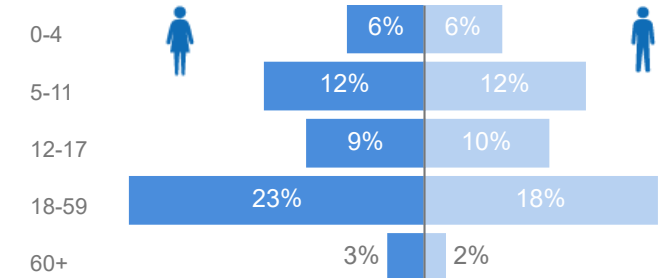

**17**

Women and Children

**81%**

**101,172**

Female

**53%**

**66,240**

Elderly

**4%**

**5,484**

Youth 15-24

**24%**

**30,730**

Zones - Top 10

Level3	HHs	Individuals
Morobi	8,505	35,296
Dongo West	6,380	25,599
Chinyi	4,901	19,352
Basecamp Ibakwe	3,351	15,118
Dongo East	3,088	12,994
Belemaling	2,394	10,249
Budri	1,843	7,022
Ranch 1	2	7
Zone li	1	1

Country of Origin

Country of Origin	Total
South Sudan	125,546
Democratic Republic of the Congo	61
Sudan	34

Age & Gender Breakdown

Specific Needs - Top 7

New Registration by Month

Occupation - Top 5

\* Age is between 18 - 59 years for Occupation