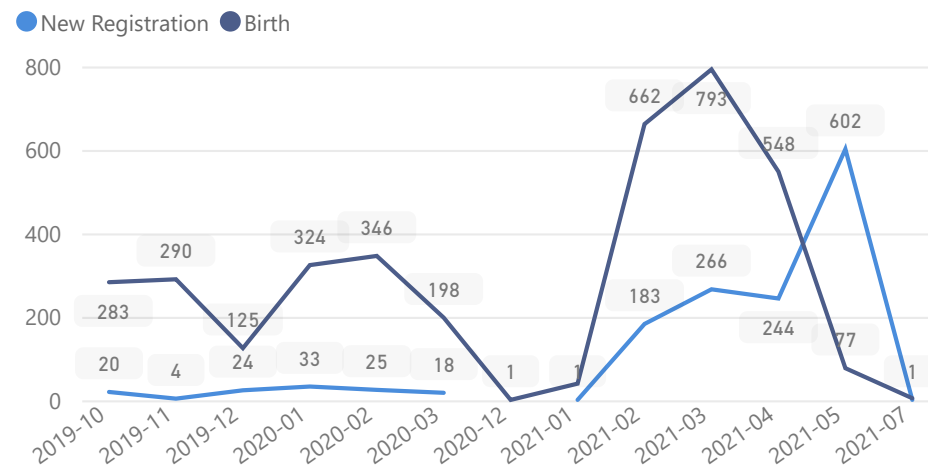

Country of Origin

Country of Origin	Total
South Sudan	125,546
Democratic Republic of the Congo	61
Sudan	34

Age & Gender Breakdown

Specific Needs - Top 7

New Registration by Month

Occupation - Top 5

\* Age is between 18 - 59 years for Occupation