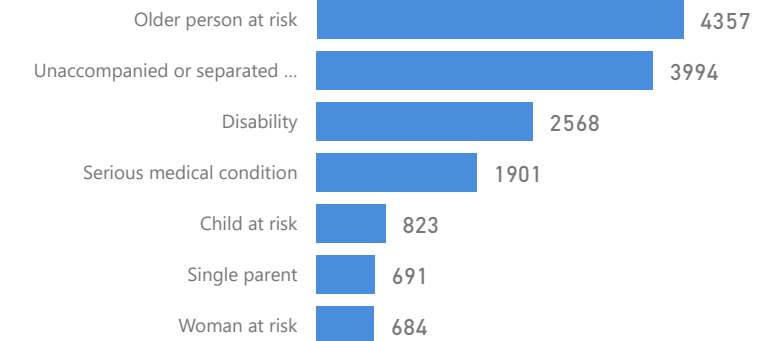

Uganda - Refugee Statistics August 2021 - Palorinya

Total Population

125,995

Total Refugees

125,980

Total Households

30,473

Total Asylum-Seekers

15

Zones - Top 10

Level3	HHs	Individuals
Morobi	8,504	35,308
Dongo West	6,378	25,595
Chinyi	4,900	19,331
Basecamp Ibakwe	3,363	15,489
Dongo East	3,088	12,993
Belemaling	2,395	10,251
Budri	1,841	7,024
Ranch 1	1	1

Age & Gender Breakdown

Specific Needs - Top 7
7,677 **5,360**

Country of Origin	Total
South Sudan	125,898
Democratic Republic of the Congo	60
Sudan	37

New Registration by Month

Occupation - Top 5

Assistance Status

* Age is between 18 - 59 years for Occupation