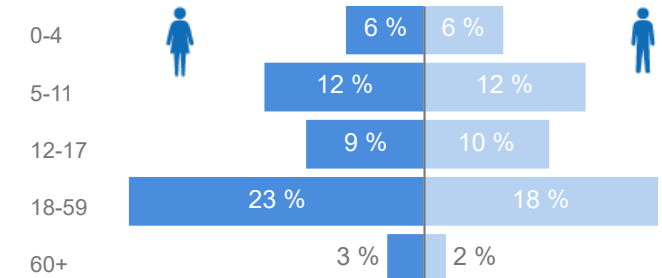

Uganda - Refugee Statistics August 2021 - Palorinya

Total Population

125,995

Total Refugees

125,980

Total Households

30,473

Total Asylum-Seekers

Age & Gender Breakdown

Specific Needs - Top 7
7,677 **5,360**

Country of Origin	Total
South Sudan	125,898
Democratic Republic of the Congo	60
Sudan	37

New Registration by Month

Occupation - Top 5

Assistance Status

* Age is between 18 - 59 years for Occupation