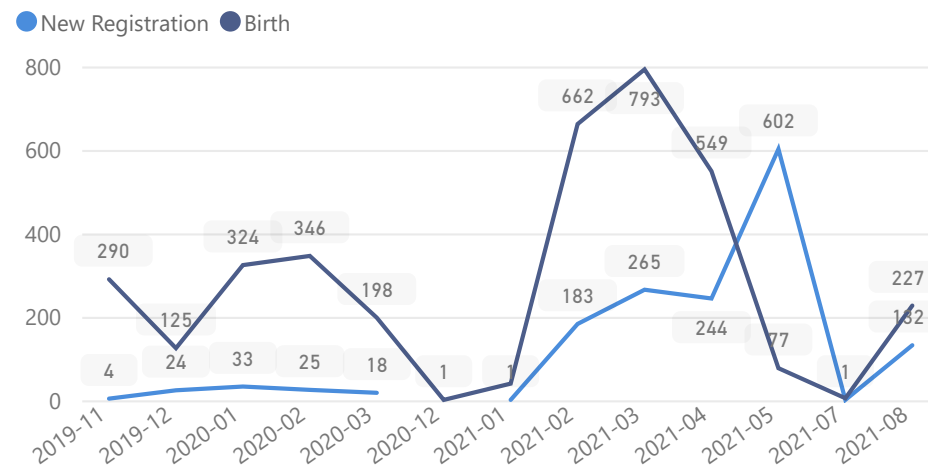

Age & Gender Breakdown

Specific Needs - Top 7
7,677 **5,360**

Country of Origin	Total
South Sudan	125,898
Democratic Republic of the Congo	60
Sudan	37

New Registration by Month

Occupation - Top 5

Assistance Status

* Age is between 18 - 59 years for Occupation