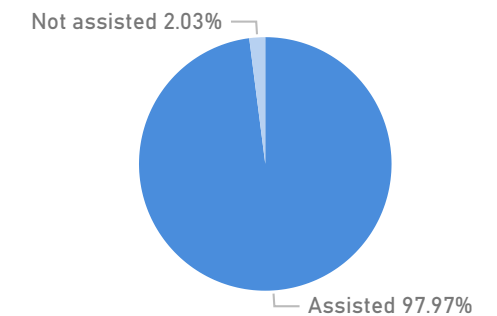

Age & Gender Breakdown

Specific Needs - Top 7
7,677 **5,360**

Country of Origin	Total
South Sudan	125,898
Democratic Republic of the Congo	60
Sudan	37

New Registration by Month

Occupation - Top 5

Assistance Status

* Age is between 18 - 59 years for Occupation