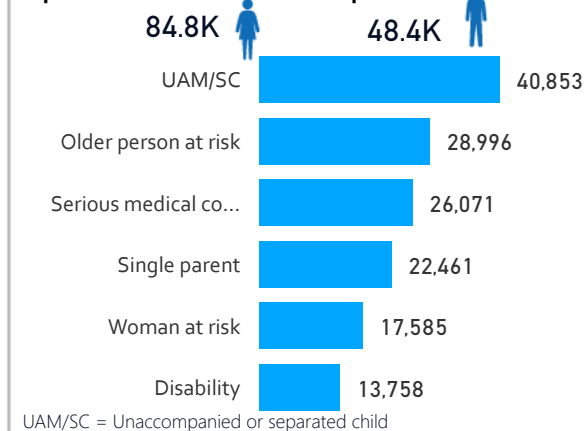

81 %
1,211,842

Elderly

3 %
41,797

Total Refugees

1,478,043

Total Asylum-Seekers

25,558

Living in Urban areas

6 %
93,013

Female

52 %
774,556

Youth

24 %
355,633

Age & Gender Breakdown

Registered New Arrivals by Arrival Month

Population by Location

* Kampala includes other Urban areas

Top 3 by Country of Origin

South Sudanese by Ethnicity - Top 6

Congolese by Ethnicity - Top 6

Specific Needs - Top 6

Access to Food Assistance