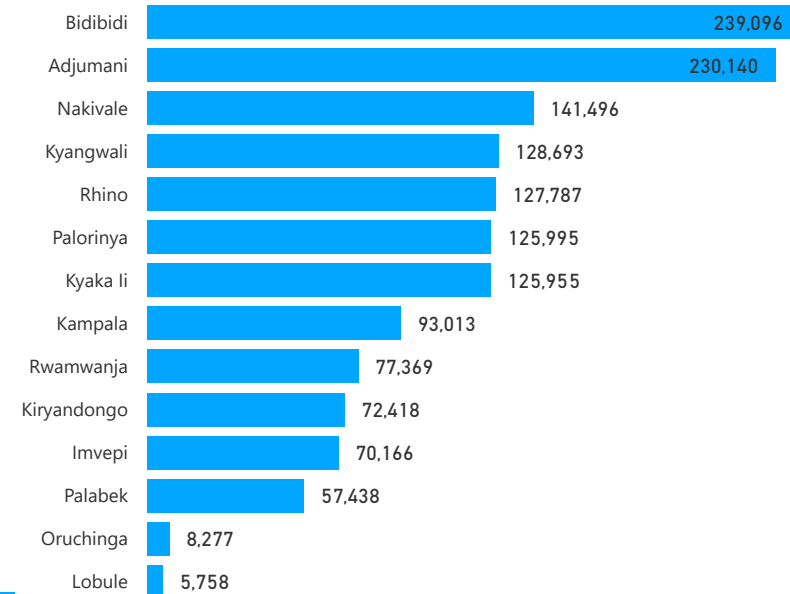

81 %
1,211,842

Elderly

3 %
41,797

Total Refugees

1,478,043

Total Asylum-Seekers

25,558

Living in Urban areas

6 %
93,013

Female

52 %
774,556

Youth

24 %
355,633

Age & Gender Breakdown

Registered New Arrivals by Arrival Month

Population by Location

* Kampala includes other Urban areas

Top 3 by Country of Origin

South Sudanese by Ethnicity - Top 6

Congolese by Ethnicity - Top 6

Specific Needs - Top 6

Access to Food Assistance