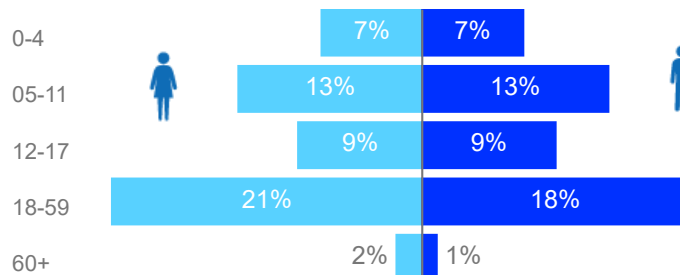

81 %
1,211,842

Elderly

3 %
41,797

Total Refugees

1,478,043

Total Asylum-Seekers

25,558

Living in Urban areas

6 %
93,013

Female

52 %
774,556

Youth

24 %
355,633

Age & Gender Breakdown

Registered New Arrivals by Arrival Month

Population by Location

* Kampala includes other Urban areas

Top 3 by Country of Origin

South Sudanese by Ethnicity - Top 6

Congolese by Ethnicity - Top 6

Specific Needs - Top 6

Access to Food Assistance