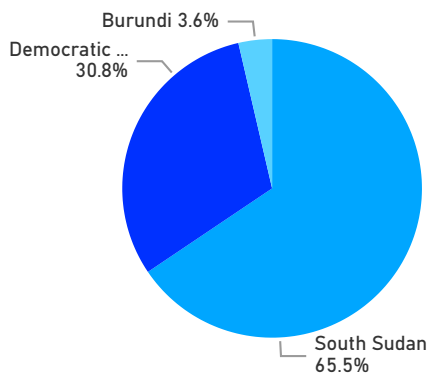

81 %
1,211,842

Elderly

3 %
41,797

Total Refugees

1,478,043

Total Asylum-Seekers

25,558

Living in Urban areas

6 %
93,013

Female

52 %
774,556

Youth

24 %
355,633

Age & Gender Breakdown

Registered New Arrivals by Arrival Month

Population by Location

* Kampala includes other Urban areas

Top 3 by Country of Origin

South Sudanese by Ethnicity - Top 6

Congolese by Ethnicity - Top 6

Specific Needs - Top 6

Access to Food Assistance