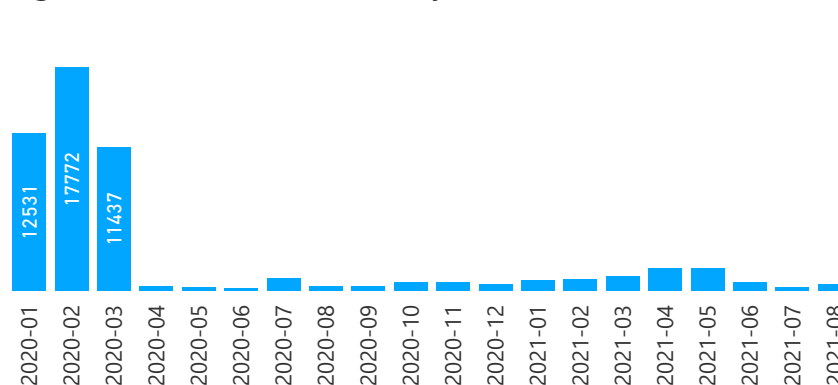

81 %
1,211,842

Elderly

3 %
41,797

Total Refugees

1,478,043

Total Asylum-Seekers

25,558

Living in Urban areas

6 %
93,013

Female

52 %
774,556

Youth

24 %
355,633

Age & Gender Breakdown

Registered New Arrivals by Arrival Month

Population by Location