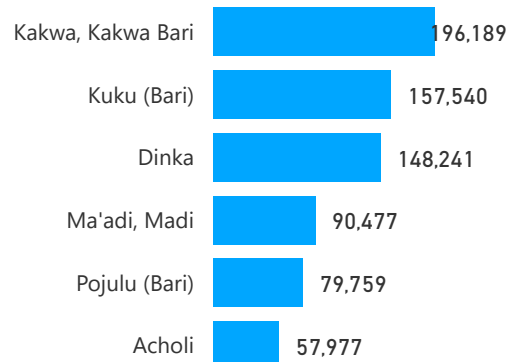

81 %
1,211,842

Elderly

3 %
41,797

Total Refugees

1,478,043

Total Asylum-Seekers

25,558

Living in Urban areas

6 %
93,013

Female

52 %
774,556

Youth

24 %
355,633

Age & Gender Breakdown

Registered New Arrivals by Arrival Month

Population by Location

* Kampala includes other Urban areas

Top 3 by Country of Origin

South Sudanese by Ethnicity - Top 6

Congolese by Ethnicity - Top 6

Specific Needs - Top 6

Access to Food Assistance