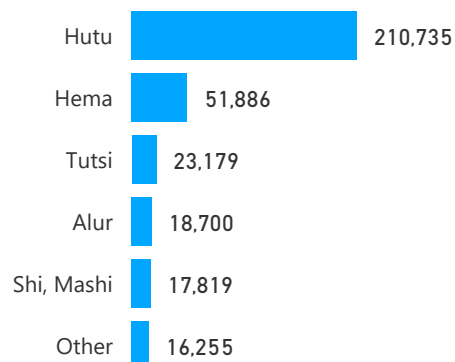

6 %
93,013

Female

52 %
774,556

Youth

24 %
355,633

Age & Gender Breakdown

Registered New Arrivals by Arrival Month

Population by Location

* Kampala includes other Urban areas

Top 3 by Country of Origin

South Sudanese by Ethnicity - Top 6

Congolese by Ethnicity - Top 6

Specific Needs - Top 6

Access to Food Assistance