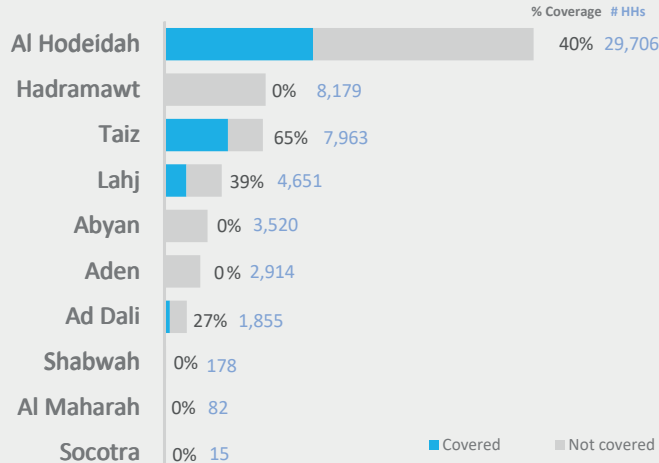

473
93 COVERED
IDP HOSTING SITES

59,063
19,440 COVERED
HHs IN HOSTIG SITES

361,830
126,931 COVERED
INDIVIDUALS IN HOSTIG SITES

6
CCCM IMPLEMENTING PARTNERS

SITES FUNDING

CCCM IDP HOSTING SITES

CCCM HHs IN SITES