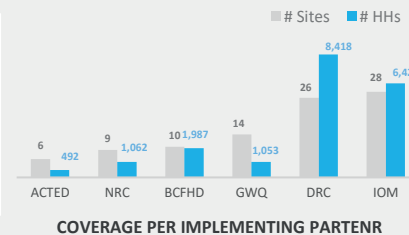

473
93 COVERED
IDP HOSTING SITES

59,063
19,440 COVERED
HHs IN HOSTIG SITES

361,830
126,931 COVERED
INDIVIDUALS IN HOSTIG SITES

6
CCCM IMPLEMENTING PARTNERS

SITES FUNDING

CCCM IDP HOSTING SITES

CCCM HHs IN SITES