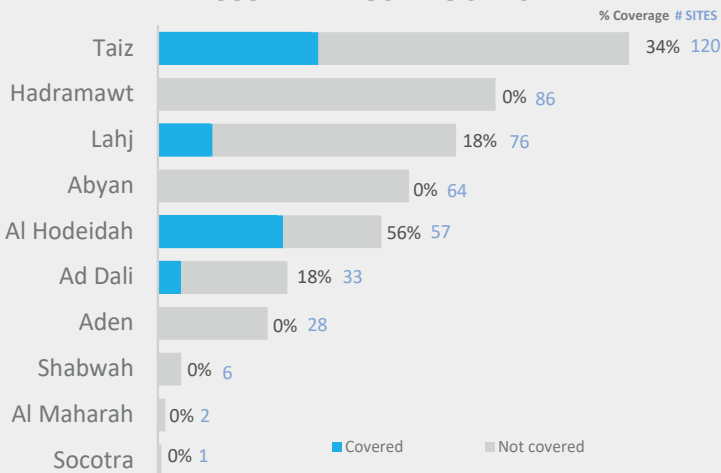

473
93 COVERED
IDP HOSTING SITES

59,063
19,440 COVERED
HHs IN HOSTIG SITES

361,830
126,931 COVERED
INDIVIDUALS IN HOSTIG SITES

6
CCCM IMPLEMENTING PARTNERS

SITES FUNDING

CCCM IDP HOSTING SITES

CCCM HHs IN SITES