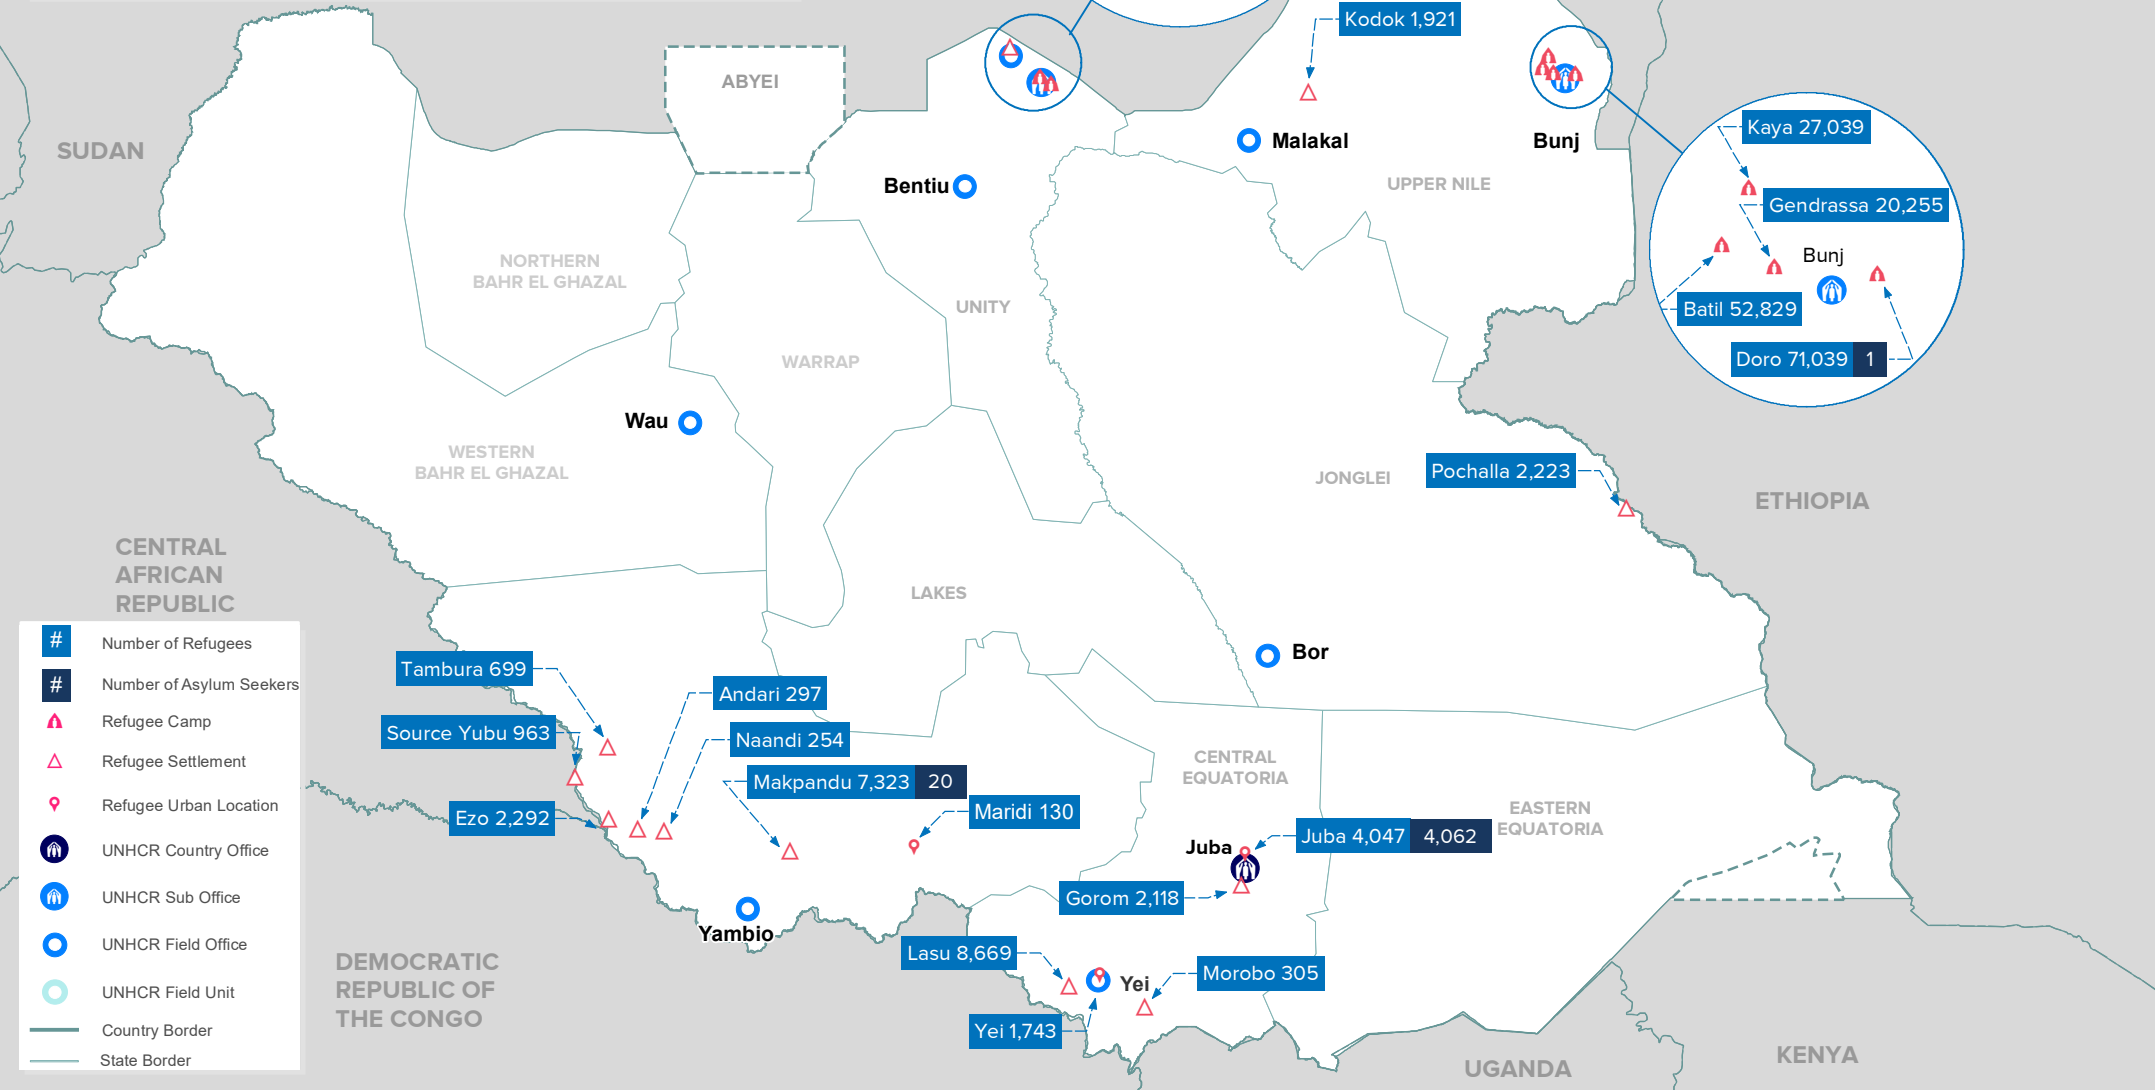

State	Total Pop.	Ref. Pop.	ASY Pop.	Ref. Pop. %
Upper Nile	173,084	173,083	1	53%
Unity	124,622	124,464	158	40%
Central Equatoria	20,944	16,882	4,062	5%
Western Equatoria	11,978	11,958	20	2%
Jonglei State	2,223	2,223	0	1%
Total	332,851	328,610	4,241	100%

- # Number of Refugees
- # Number of Asylum Seekers
- 🏠 Refugee Camp
- 🏠 Refugee Settlement
- 📍 Refugee Urban Location
- 🏢 UNHCR Country Office
- 🏢 UNHCR Sub Office
- 🏢 UNHCR Field Office
- 🏢 UNHCR Field Unit
- Country Border
- State Border