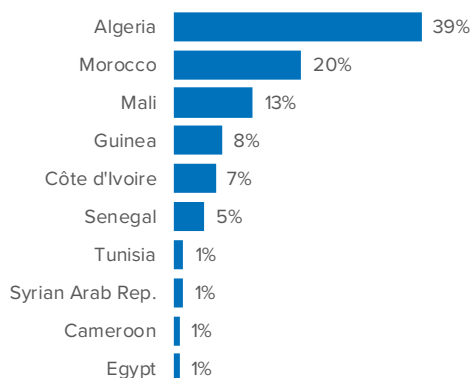

SPAIN Weekly snapshot - Week 46 (15 - 21 Nov 2021)

The charts below are based on figures from the Ministry of Interior and UNHCR estimates. All figures are provisional and subject to change

Refugees & migrants: sea and land arrivals in week 46¹

The boundaries and names shown and the designations used on this map do not imply official endorsement or acceptance by the United Nations

Total Sea and Land

Sea

Land (Ceuta & Melilla)

Sea and land arrivals during the last five weeks¹

Arrivals per month²

Most common nationalities, Jan - Sep 2020²

Demographic breakdown, Jan - Sep 2020²