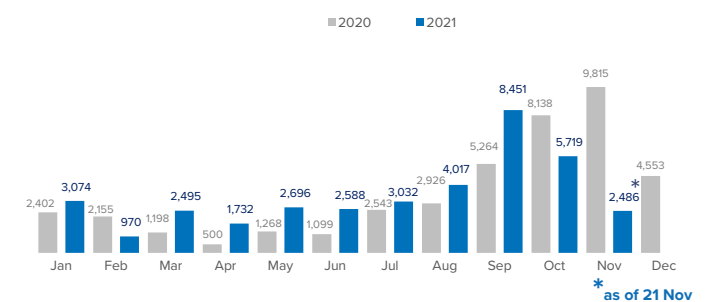

SPAIN Weekly snapshot - Week 46 (15 - 21 Nov 2021)

The charts below are based on figures from the Ministry of Interior and UNHCR estimates. All figures are provisional and subject to change

Refugees & migrants: sea and land arrivals in week 46¹

The boundaries and names shown and the designations used on this map do not imply official endorsement or acceptance by the United Nations

Total Sea and Land

Sea

Land (Ceuta & Melilla)

Sea and land arrivals during the last five weeks¹

Arrivals per month²

Most common nationalities, Jan - Sep 2020²

Demographic breakdown, Jan - Sep 2020²