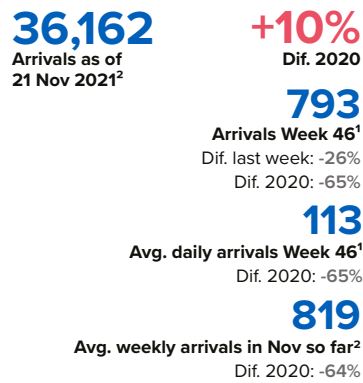

SPAIN Weekly snapshot - Week 46 (15 - 21 Nov 2021)

The charts below are based on figures from the Ministry of Interior and UNHCR estimates. All figures are provisional and subject to change

Refugees & migrants: sea and land arrivals in week 46¹

The boundaries and names shown and the designations used on this map do not imply official endorsement or acceptance by the United Nations

Total Sea and Land

Sea

Land (Ceuta & Melilla)

Sea and land arrivals during the last five weeks¹

Arrivals per month²

Most common nationalities, Jan - Sep 2020²

Demographic breakdown, Jan - Sep 2020²