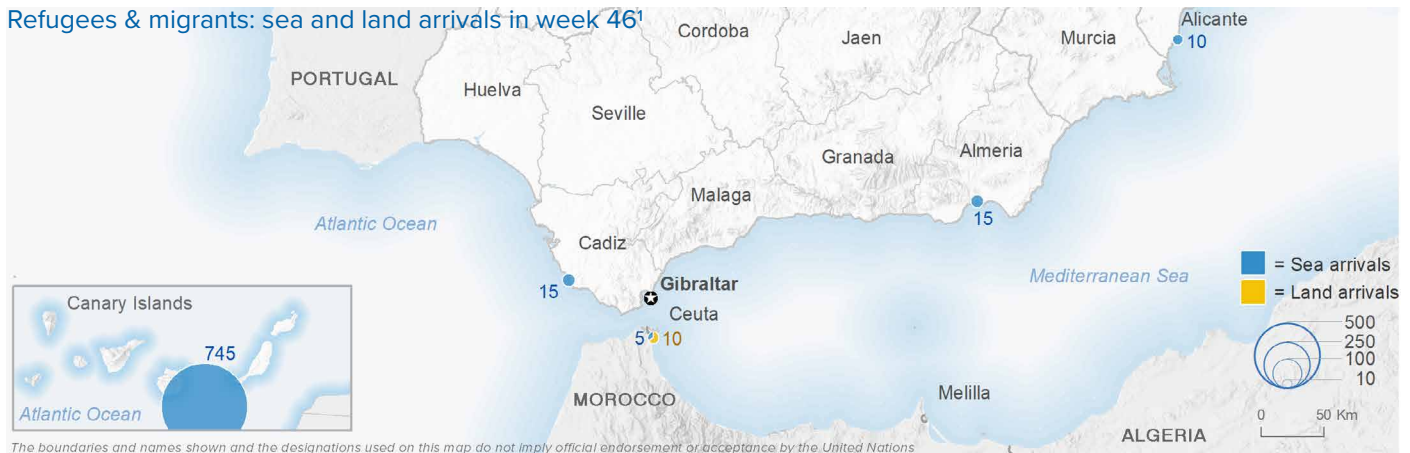

SPAIN Weekly snapshot - Week 46 (15 - 21 Nov 2021)

The charts below are based on figures from the Ministry of Interior and UNHCR estimates. All figures are provisional and subject to change

Refugees & migrants: sea and land arrivals in week 46¹

The boundaries and names shown and the designations used on this map do not imply official endorsement or acceptance by the United Nations

Total Sea and Land

Sea

Land (Ceuta & Melilla)

Sea and land arrivals during the last five weeks¹