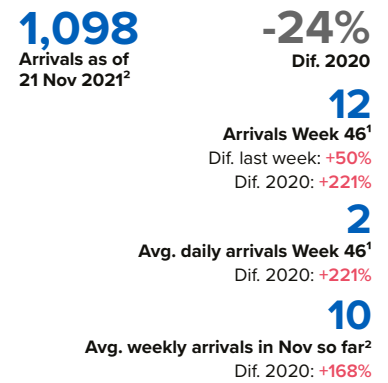

SPAIN Weekly snapshot - Week 46 (15 - 21 Nov 2021)

The charts below are based on figures from the Ministry of Interior and UNHCR estimates. All figures are provisional and subject to change

Refugees & migrants: sea and land arrivals in week 46¹

The boundaries and names shown and the designations used on this map do not imply official endorsement or acceptance by the United Nations

Total Sea and Land

Sea

Land (Ceuta & Melilla)

Sea and land arrivals during the last five weeks¹

Arrivals per month²

Most common nationalities, Jan - Sep 2020²

Demographic breakdown, Jan - Sep 2020²