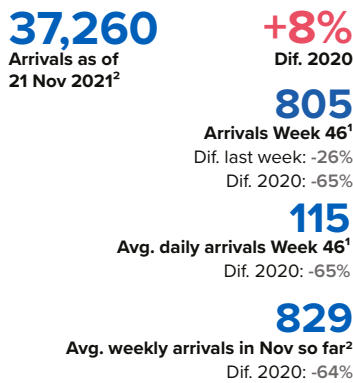

SPAIN Weekly snapshot - Week 46 (15 - 21 Nov 2021)

The charts below are based on figures from the Ministry of Interior and UNHCR estimates. All figures are provisional and subject to change

Refugees & migrants: sea and land arrivals in week 46¹

The boundaries and names shown and the designations used on this map do not imply official endorsement or acceptance by the United Nations

Total Sea and Land

Sea

Land (Ceuta & Melilla)

Sea and land arrivals during the last five weeks¹

Arrivals per month²

Most common nationalities, Jan - Sep 2020²

Demographic breakdown, Jan - Sep 2020²