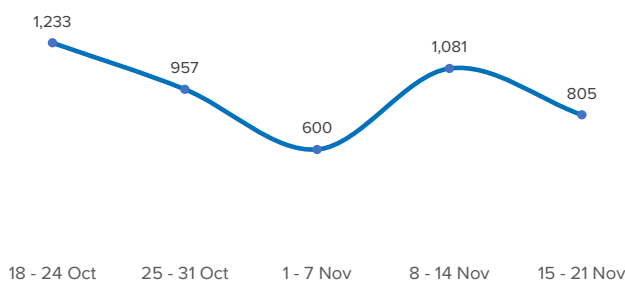

SPAIN Weekly snapshot - Week 46 (15 - 21 Nov 2021)

The charts below are based on figures from the Ministry of Interior and UNHCR estimates. All figures are provisional and subject to change

Refugees & migrants: sea and land arrivals in week 46¹

The boundaries and names shown and the designations used on this map do not imply official endorsement or acceptance by the United Nations

Total Sea and Land

Sea

Land (Ceuta & Melilla)

Sea and land arrivals during the last five weeks¹

Arrivals per month²

Most common nationalities, Jan - Sep 2020²

Demographic breakdown, Jan - Sep 2020²