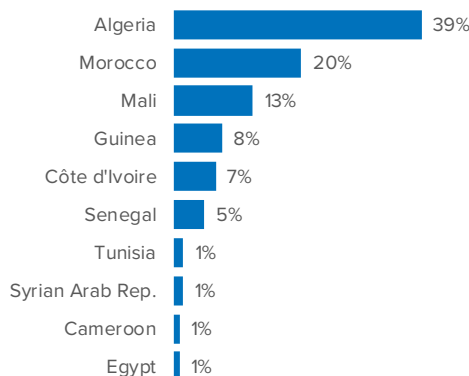

SPAIN Weekly snapshot - Week 52 (27 Dec 2021 - 2 Jan 2022)

The charts below are based on figures from the Ministry of Interior and UNHCR estimates. All figures are provisional and subject to change

Refugees & migrants: sea and land arrivals in-week 52¹

Total Sea and Land

Sea

Land (Ceuta & Melilla)

Sea and land arrivals during the last five weeks¹

Arrivals per month²

Most common nationalities, Jan - Sep 2020²

Demographic breakdown, Jan - Sep 2020²