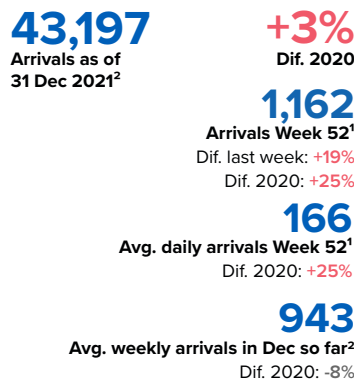

SPAIN Weekly snapshot - Week 52 (27 Dec 2021 - 2 Jan 2022)

The charts below are based on figures from the Ministry of Interior and UNHCR estimates. All figures are provisional and subject to change

Refugees & migrants: sea and land arrivals in-week 52¹

Total Sea and Land

Sea

Land (Ceuta & Melilla)

Sea and land arrivals during the last five weeks¹

Arrivals per month²

Most common nationalities, Jan - Sep 2020²

Demographic breakdown, Jan - Sep 2020²