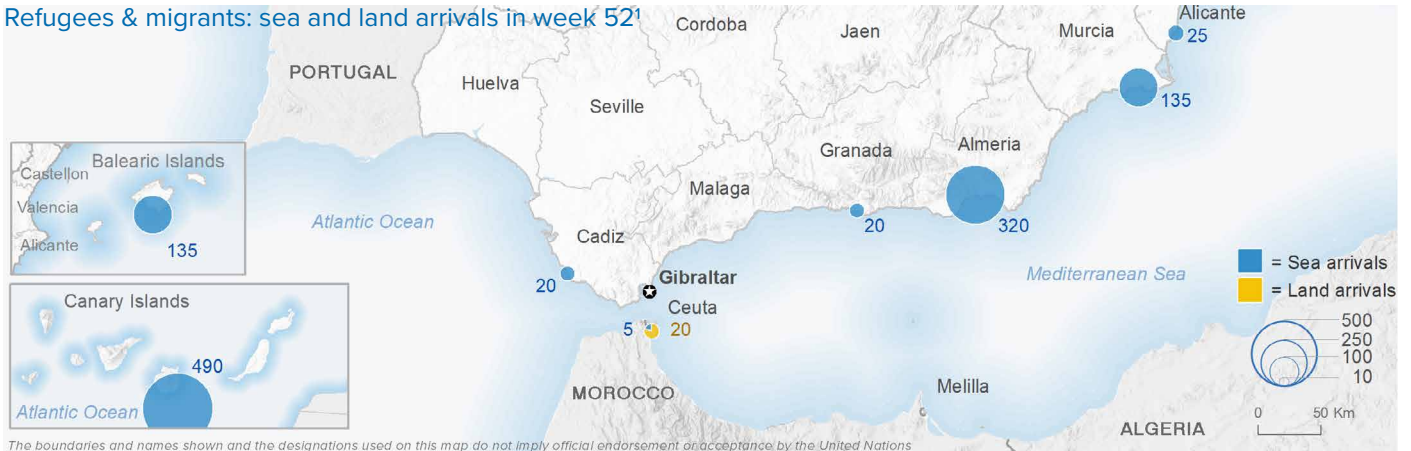

SPAIN Weekly snapshot - Week 52 (27 Dec 2021 - 2 Jan 2022)

The charts below are based on figures from the Ministry of Interior and UNHCR estimates. All figures are provisional and subject to change

Refugees & migrants: sea and land arrivals in-week 52¹

Total Sea and Land

Sea

Land (Ceuta & Melilla)

Sea and land arrivals during the last five weeks¹

Arrivals per month²

Most common nationalities, Jan - Sep 2020²

Demographic breakdown, Jan - Sep 2020²