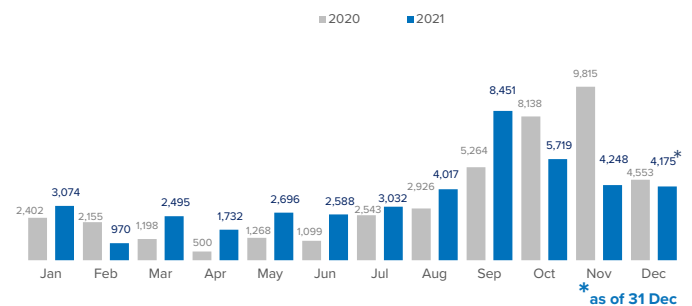

SPAIN Weekly snapshot - Week 52 (27 Dec 2021 - 2 Jan 2022)

The charts below are based on figures from the Ministry of Interior and UNHCR estimates. All figures are provisional and subject to change

Refugees & migrants: sea and land arrivals in-week 52¹

Total Sea and Land

Sea

Land (Ceuta & Melilla)

Sea and land arrivals during the last five weeks¹

Arrivals per month²

Most common nationalities, Jan - Sep 2020²

Demographic breakdown, Jan - Sep 2020²