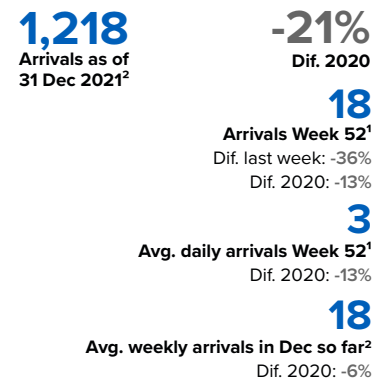

SPAIN Weekly snapshot - Week 52 (27 Dec 2021 - 2 Jan 2022)

The charts below are based on figures from the Ministry of Interior and UNHCR estimates. All figures are provisional and subject to change

Refugees & migrants: sea and land arrivals in-week 52¹

Total Sea and Land

Sea

Land (Ceuta & Melilla)

Sea and land arrivals during the last five weeks¹

Arrivals per month²

Most common nationalities, Jan - Sep 2020²

Demographic breakdown, Jan - Sep 2020²