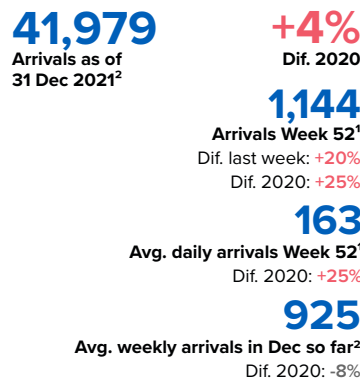

SPAIN Weekly snapshot - Week 52 (27 Dec 2021 - 2 Jan 2022)

The charts below are based on figures from the Ministry of Interior and UNHCR estimates. All figures are provisional and subject to change

Refugees & migrants: sea and land arrivals in-week 52¹

Total Sea and Land

Sea

Land (Ceuta & Melilla)

Sea and land arrivals during the last five weeks¹

Arrivals per month²

Most common nationalities, Jan - Sep 2020²

Demographic breakdown, Jan - Sep 2020²