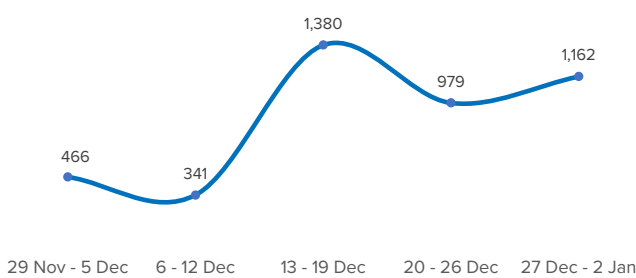

SPAIN Weekly snapshot - Week 52 (27 Dec 2021 - 2 Jan 2022)

The charts below are based on figures from the Ministry of Interior and UNHCR estimates. All figures are provisional and subject to change

Refugees & migrants: sea and land arrivals in-week 52¹

Total Sea and Land

Sea

Land (Ceuta & Melilla)

Sea and land arrivals during the last five weeks¹

Arrivals per month²

Most common nationalities, Jan - Sep 2020²

Demographic breakdown, Jan - Sep 2020²