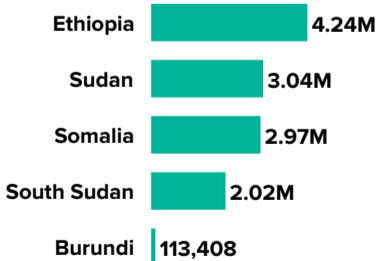

BURUNDI SITUATION

264,769
Burundian refugees in neighbouring countries

113,408
Internally displaced in Burundi

139,480
Refugee returnees since Sept 2017

85,801
Refugees hosted in Burundi

SOMALIA SITUATION

694,132
Somali refugees in neighbouring countries

2.97 million
Internally displaced in Somalia

92,444
Assisted refugee returnees since Dec 2014

30,066
Refugees hosted in Somalia

ETHIOPIA SITUATION

140,462
Ethiopia refugees in neighbouring countries

4.24 million
Internally displaced in Ethiopia

82
Refugee returnees (2020)

823,951
Refugees hosted in Ethiopia

REFUGEES AND ASYLUM-SEEKERS

HOST COUNTRIES

SOURCE COUNTRIES*

*The figures here refer to refugees and asylum seekers hosted within the EHAGL region. They vary slightly from the situation figures also include those hosted in non-EHAGL neighboring countries region (e.g. DRC, Chad)

INTERNALLY DISPLACED PERSONS

REFUGEE RETURNEES IN 2021

Somalia: assisted and spontaneous returns
South Sudan: spontaneous returns
Burundi: assisted returns
Ethiopia: assisted and spontaneous returns
Rwanda: assisted returns