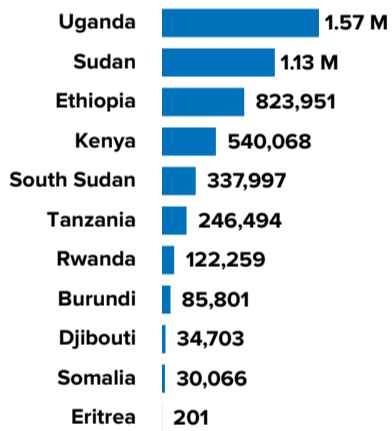

REFUGEES AND ASYLUM-SEEKERS

HOST COUNTRIES