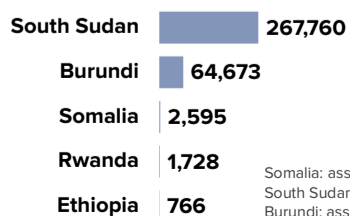

BURUNDI SITUATION

264,769
Burundian refugees in neighbouring countries

113,408
Internally displaced in Burundi

139,480
Refugee returnees since Sept 2017

85,801
Refugees hosted in Burundi

SOMALIA SITUATION

694,132
Somali refugees in neighbouring countries

2.97 million
Internally displaced in Somalia

92,444
Assisted refugee returnees since Dec 2014

30,066
Refugees hosted in Somalia

ETHIOPIA SITUATION

140,462
Ethiopia refugees in neighbouring countries

4.24 million
Internally displaced in Ethiopia

82
Refugee returnees (2020)

823,951
Refugees hosted in Ethiopia

REFUGEES AND ASYLUM-SEEKERS

HOST COUNTRIES

SOURCE COUNTRIES*

*The figures here refer to refugees and asylum seekers hosted within the EHAGL region. They vary slightly from the situation figures also include those hosted in non-EHAGL neighboring countries region (e.g. DRC, Chad)

INTERNALLY DISPLACED PERSONS

REFUGEE RETURNEES IN 2021

Somalia: assisted and spontaneous returns
South Sudan: spontaneous returns
Burundi: assisted returns
Ethiopia: assisted and spontaneous returns
Rwanda: assisted returns