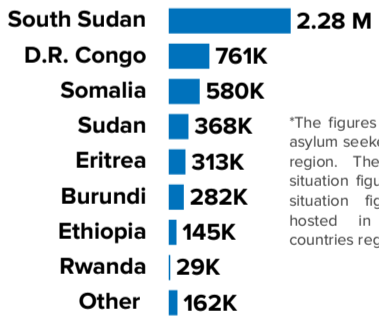

BURUNDI SITUATION

264,769
Burundian refugees in neighbouring countries

113,408
Internally displaced in Burundi

139,480
Refugee returnees since Sept 2017

85,801
Refugees hosted in Burundi

SOMALIA SITUATION

694,132
Somali refugees in neighbouring countries

2.97 million
Internally displaced in Somalia

92,444
Assisted refugee returnees since Dec 2014

30,066
Refugees hosted in Somalia

ETHIOPIA SITUATION

140,462
Ethiopia refugees in neighbouring countries

4.24 million
Internally displaced in Ethiopia

82
Refugee returnees (2020)

823,951
Refugees hosted in Ethiopia

REFUGEES AND ASYLUM-SEEKERS

HOST COUNTRIES

SOURCE COUNTRIES*

*The figures here refer to refugees and asylum seekers hosted within the EHAGL region. They vary slightly from the situation figures also include those hosted in non-EHAGL neighboring countries region (e.g. DRC, Chad)

INTERNALLY DISPLACED PERSONS

REFUGEE RETURNEES IN 2021

Somalia: assisted and spontaneous returns
South Sudan: spontaneous returns
Burundi: assisted returns
Ethiopia: assisted and spontaneous returns
Rwanda: assisted returns