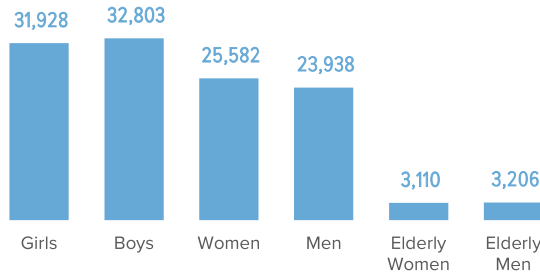

120,567 TOTAL REGISTERED REFUGEES FROM SOUTH SUDAN

51,045 BIOMETRICALLY VERIFIED

Registered Refugees Per Demographics

Demographic Breakdown

Breakdown By Location

Breakdown by State

The boundaries and names shown and the designations used on this map do not imply official endorsement or acceptance by the United Nations. Abyei region: Final status of the Abyei area is not yet determined.