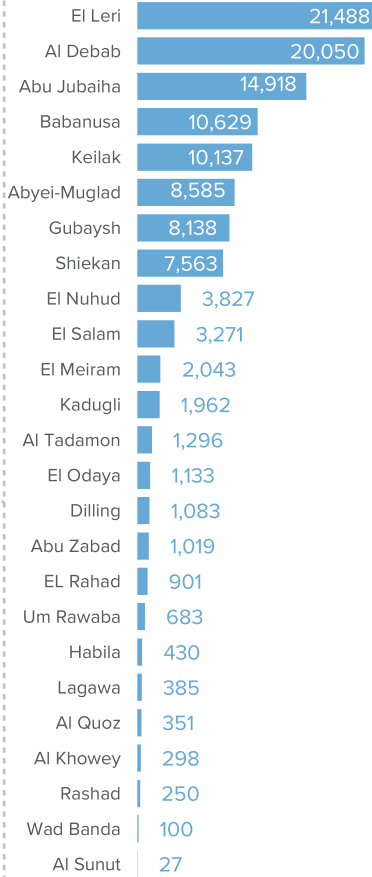

120,567 TOTAL REGISTERED REFUGEES FROM SOUTH SUDAN

51,045 BIOMETRICALLY VERIFIED

Registered Refugees Per Demographics

Demographic Breakdown

Breakdown By Location

Breakdown by State

The boundaries and names shown and the designations used on this map do not imply official endorsement or acceptance by the United Nations. Abyei region: Final status of the Abyei area is not yet determined.