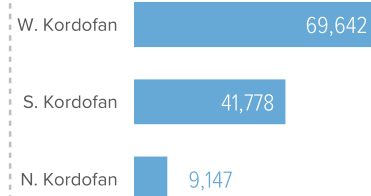

120,567 TOTAL REGISTERED REFUGEES FROM SOUTH SUDAN

51,045 BIOMETRICALLY VERIFIED

Registered Refugees Per Demographics

Demographic Breakdown

Breakdown By Location

Breakdown by State

The boundaries and names shown and the designations used on this map do not imply official endorsement or acceptance by the United Nations. Abyei region: Final status of the Abyei area is not yet determined.