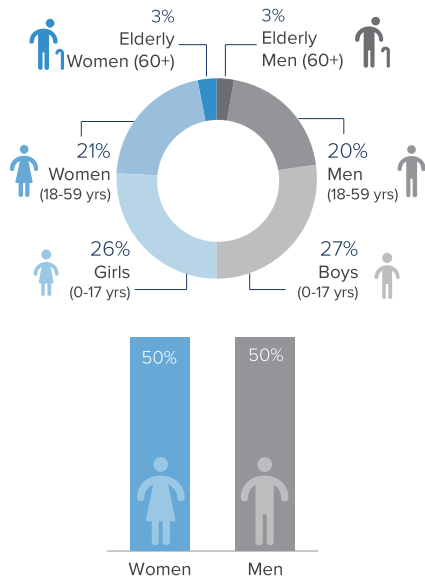

120,567 TOTAL REGISTERED REFUGEES FROM SOUTH SUDAN

51,045 BIOMETRICALLY VERIFIED

Registered Refugees Per Demographics

Demographic Breakdown

Breakdown By Location

Breakdown by State

The boundaries and names shown and the designations used on this map do not imply official endorsement or acceptance by the United Nations. Abyei region: Final status of the Abyei area is not yet determined.