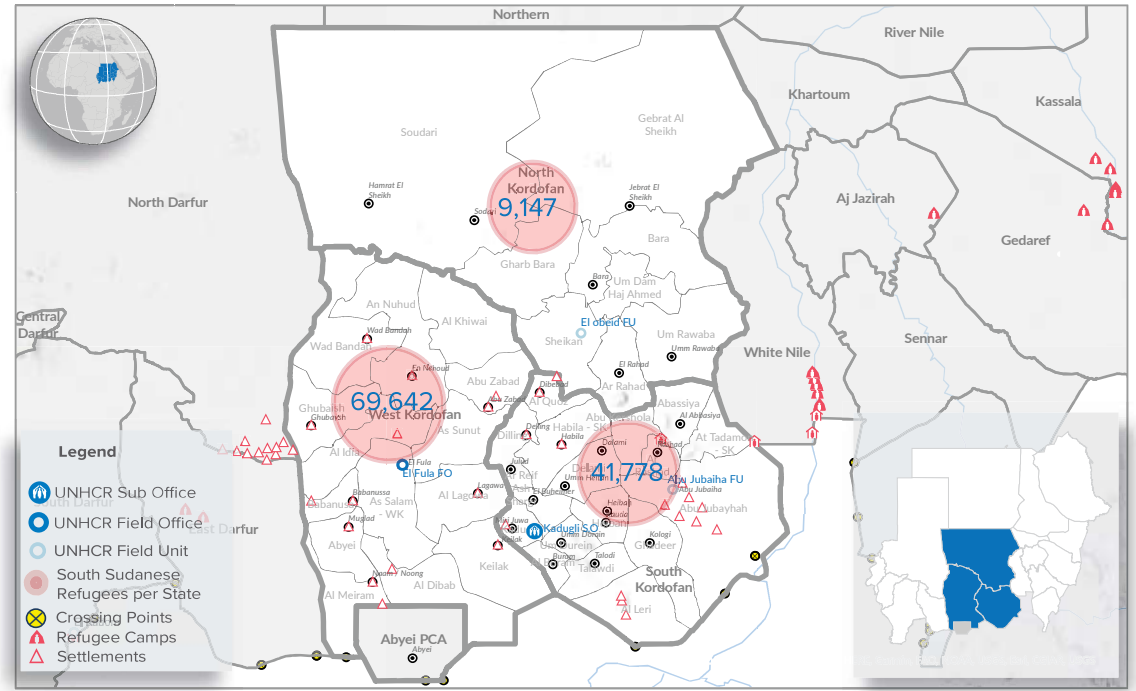

120,567 TOTAL REGISTERED REFUGEES FROM SOUTH SUDAN

51,045 BIOMETRICALLY VERIFIED

Registered Refugees Per Demographics

Demographic Breakdown

Breakdown By Location

Breakdown by State

The boundaries and names shown and the designations used on this map do not imply official endorsement or acceptance by the United Nations. Abyei region: Final status of the Abyei area is not yet determined.