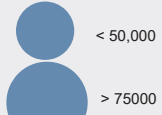

1,931,294 PERSONS OF CONCERN
343,548 CAR REFUGEES IN CAMEROON
121,539 NIG REFUGEES IN CAMEROON
2,463 OTHER NATIONALITIES
8,124 ASYLUM SEEKERS
936,767 INTERNALLY DISPLACED PERSONS (IDPs) *
518,853 RETURNEES *

Number of refugees