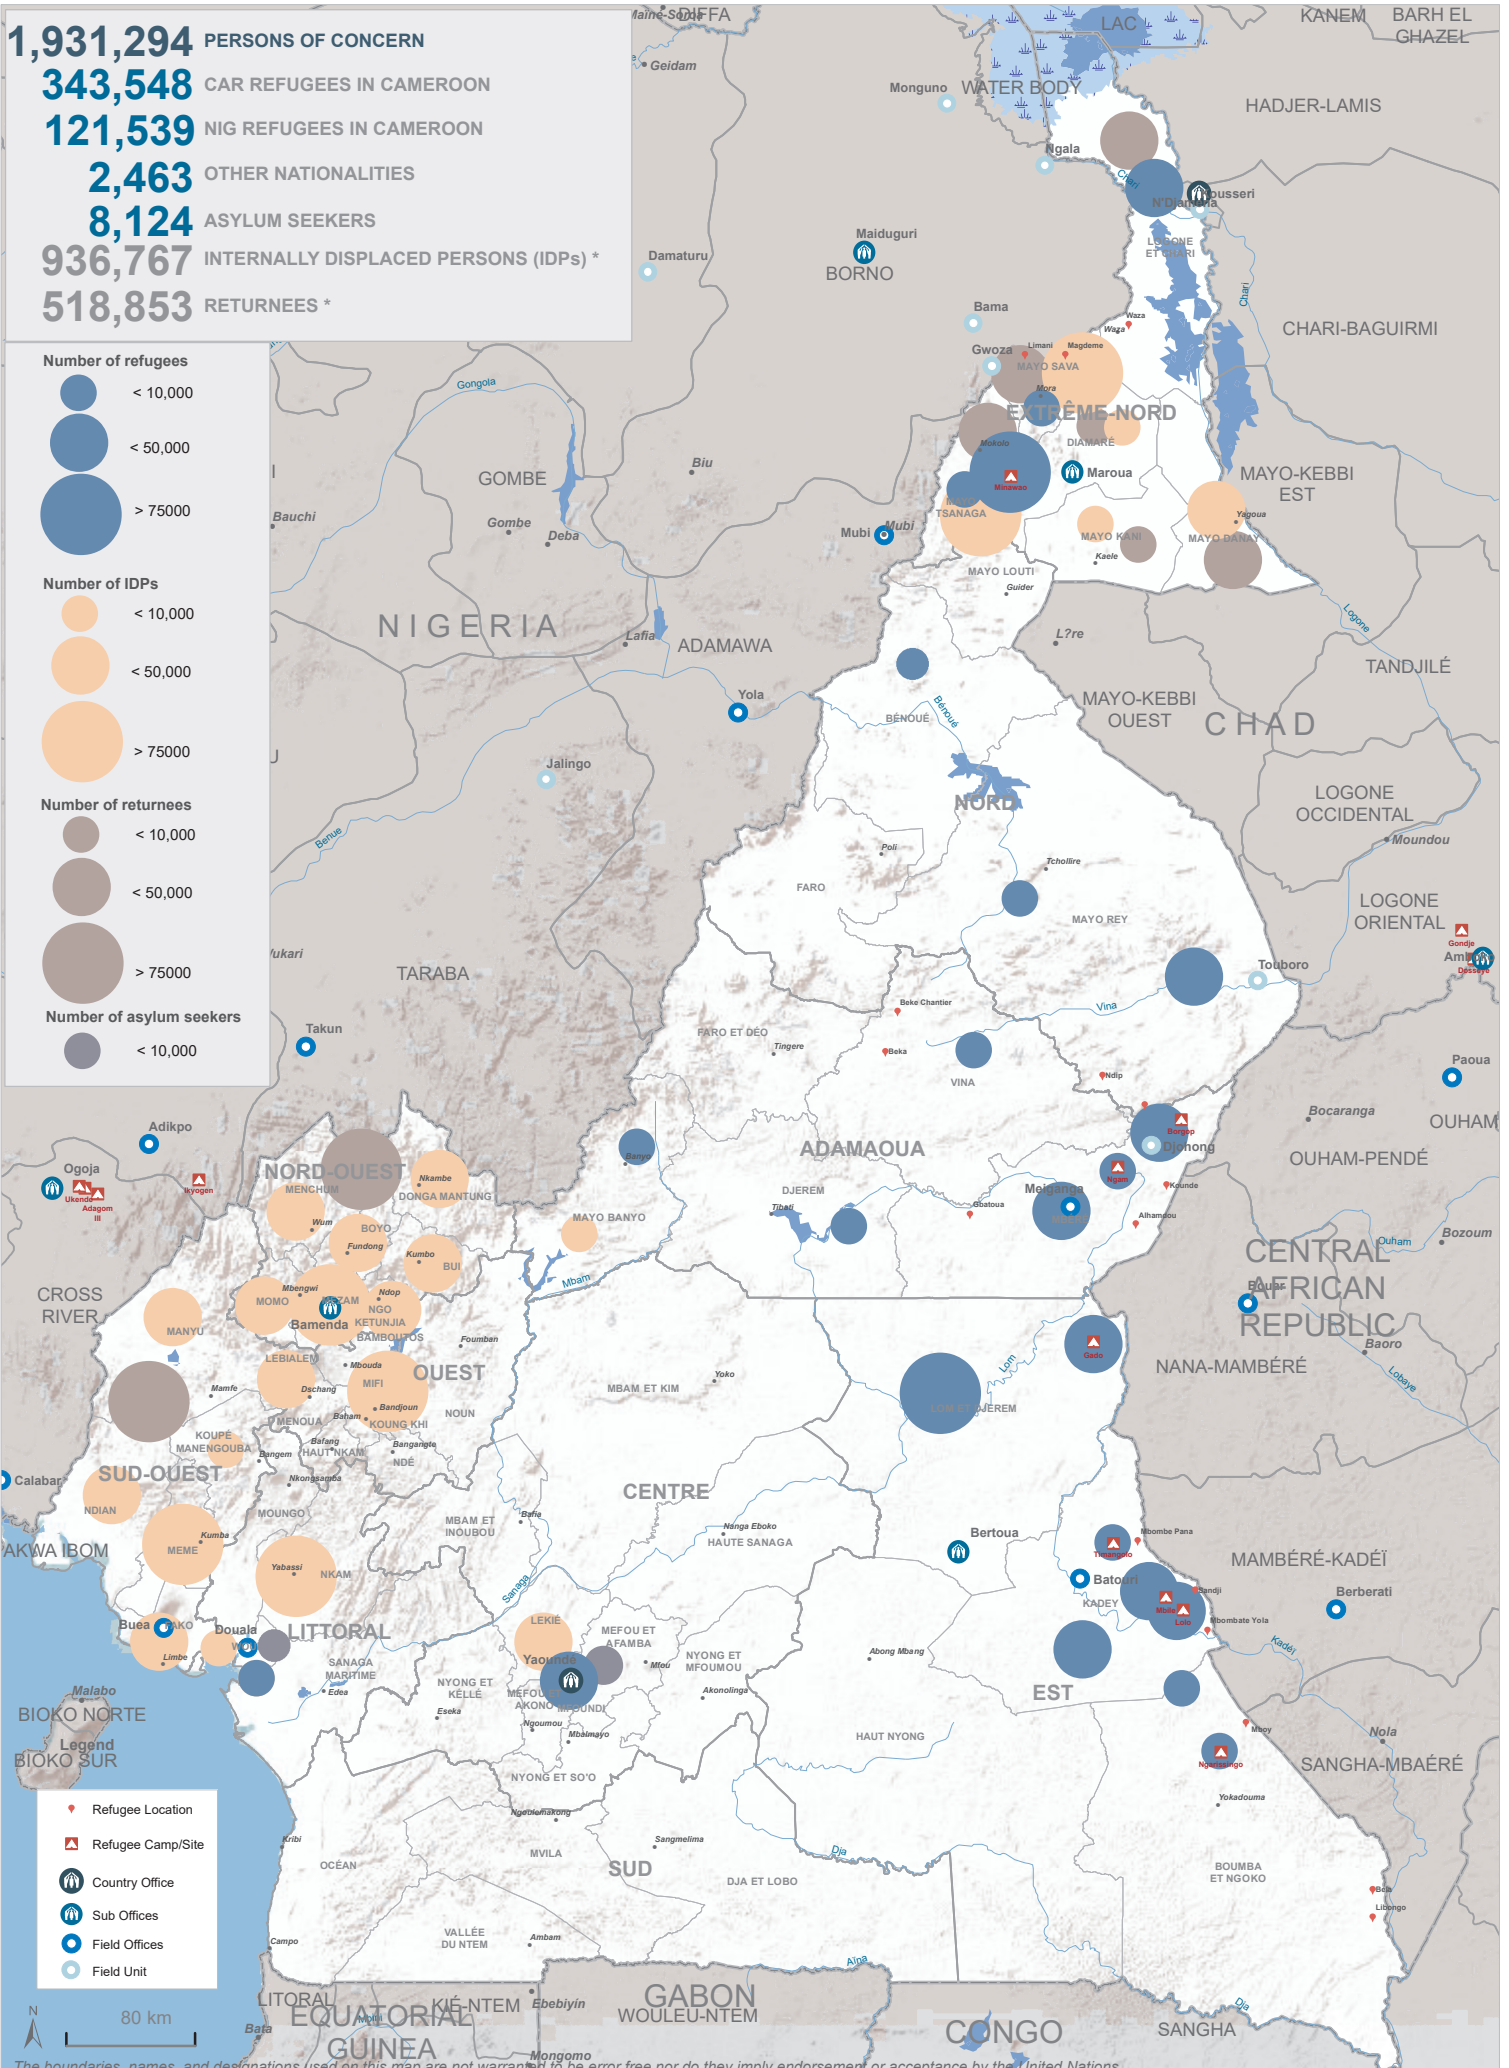

1,931,294 PERSONS OF CONCERN
343,548 CAR REFUGEES IN CAMEROON
121,539 NIG REFUGEES IN CAMEROON
2,463 OTHER NATIONALITIES
8,124 ASYLUM SEEKERS
936,767 INTERNALLY DISPLACED PERSONS (IDPs) *
518,853 RETURNEES *

Number of refugees

Number of IDPs

Number of returnees

Number of asylum seekers

The boundaries, names, and designations used on this map are not warranted to be error free nor do they imply endorsement or acceptance by the United Nations.

Pour plus d'information, veuillez contacter Jean Luc KRAMO (kramoj@unhcr.org)