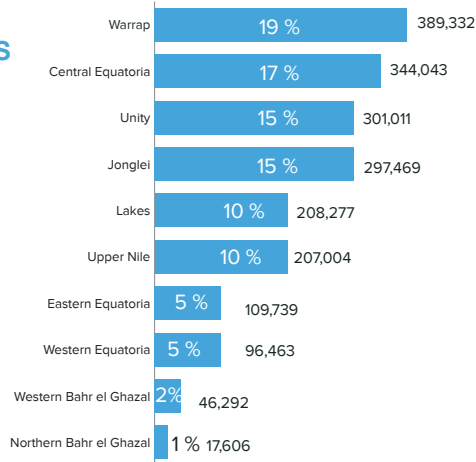

2.02 MILLION

INTERNALLY DISPLACED PERSONS

The conflict and violence which erupted in South Sudan after December 2013 increased the number of IDP's to 2 million people as of January 2022

NUMBER OF IDPS PER STATE

NUMBER OF IDPS BY LOCATION TYPE

Note: 2.3 million South Sudanese are refugees in the neighboring countries of Uganda, Kenya, Ethiopia, Sudan and Democratic Republic of Congo. (see <https://data2.unhcr.org/en/country/ssd>)

NUMBER OF IDPs PER COUNTY