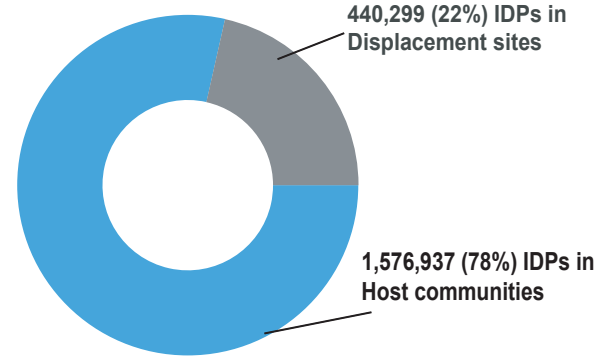

2.02 MILLION

INTERNALLY DISPLACED PERSONS

The conflict and violence which erupted in South Sudan after December 2013 increased the number of IDP's to 2 million people as of January 2022

NUMBER OF IDPS PER STATE

NUMBER OF IDPS BY LOCATION TYPE

Note: 2.3 million South Sudanese are refugees in the neighboring countries of Uganda, Kenya, Ethiopia, Sudan and Democratic Republic of Congo. (see <https://data2.unhcr.org/en/country/ssd>)

NUMBER OF IDPs PER COUNTY