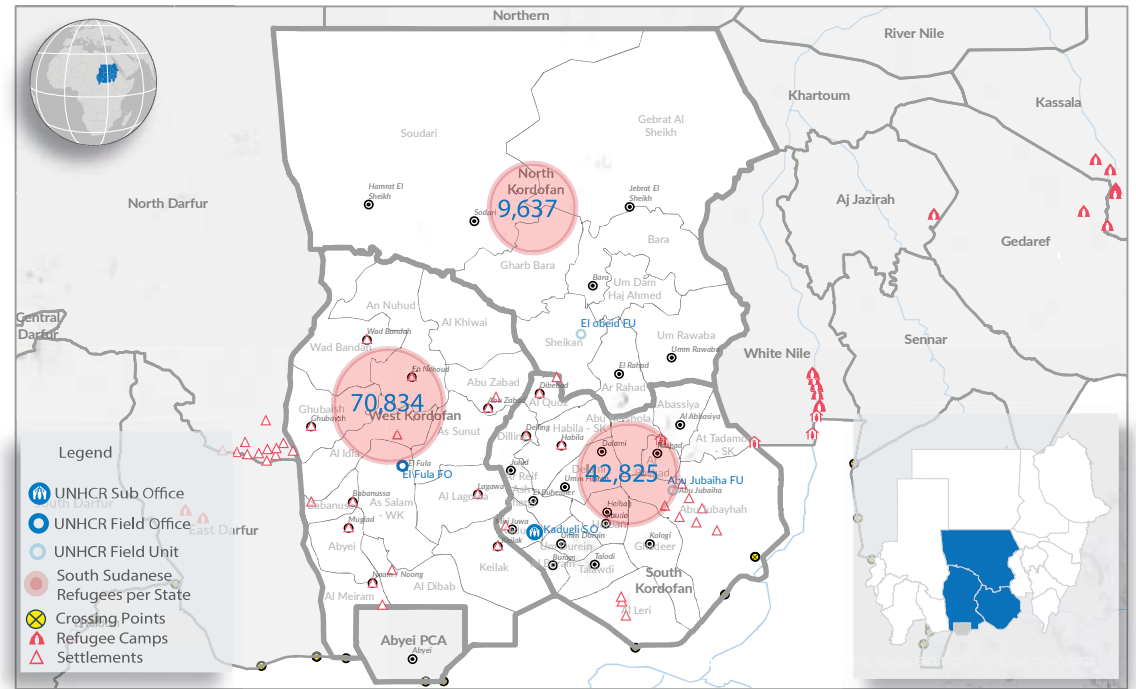

123,296 TOTAL REGISTERED REFUGEES FROM SOUTH SUDAN

59,897 BIOMETRICALLY VERIFIED

Registered Refugees Per Demographics

Demographic Breakdown

Breakdown By Location

Breakdown by State

The boundaries and names shown and the designations used on this map do not imply official endorsement or acceptance by the United Nations. Abyei region: Final status of the Abyei area is not yet determined.

Refugees Registration Trend