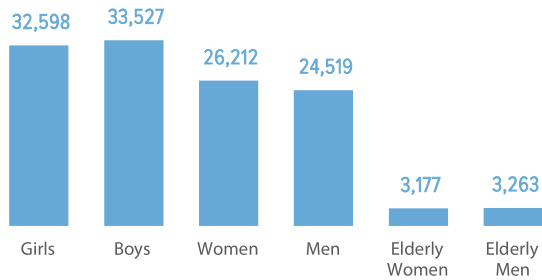

123,296 TOTAL REGISTERED REFUGEES FROM SOUTH SUDAN

59,897 BIOMETRICALLY VERIFIED

Registered Refugees Per Demographics

Demographic Breakdown

Breakdown By Location

Breakdown by State

The boundaries and names shown and the designations used on this map do not imply official endorsement or acceptance by the United Nations. Abyei region: Final status of the Abyei area is not yet determined.