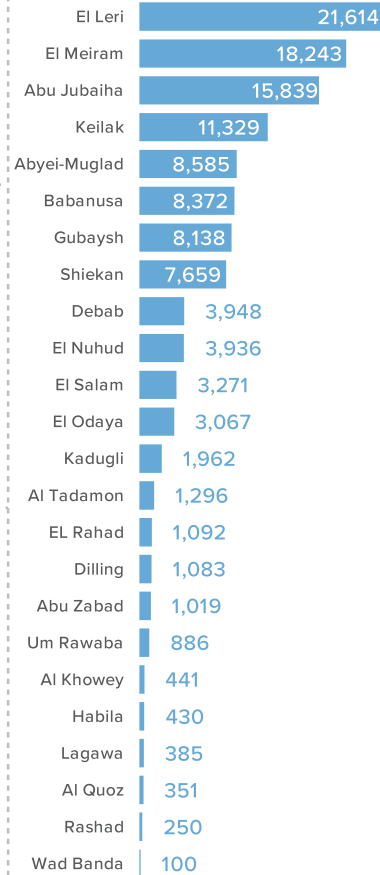

123,296 TOTAL REGISTERED REFUGEES FROM SOUTH SUDAN

59,897 BIOMETRICALLY VERIFIED

Registered Refugees Per Demographics

Demographic Breakdown

Breakdown By Location

Breakdown by State

The boundaries and names shown and the designations used on this map do not imply official endorsement or acceptance by the United Nations. Abyei region: Final status of the Abyei area is not yet determined.