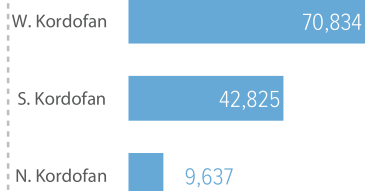

123,296 TOTAL REGISTERED REFUGEES FROM SOUTH SUDAN

59,897 BIOMETRICALLY VERIFIED

Registered Refugees Per Demographics

Demographic Breakdown

Breakdown By Location

Breakdown by State

The boundaries and names shown and the designations used on this map do not imply official endorsement or acceptance by the United Nations. Abyei region: Final status of the Abyei area is not yet determined.