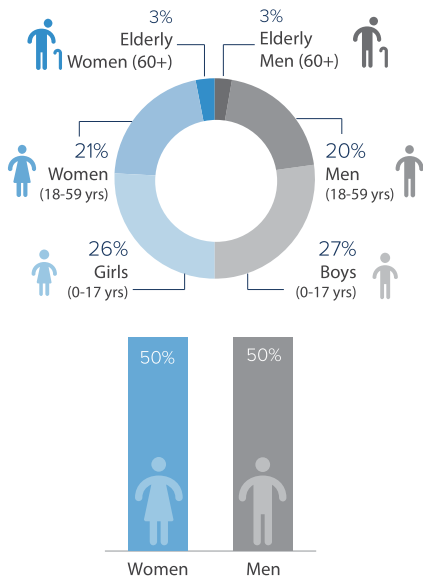

123,296 TOTAL REGISTERED REFUGEES FROM SOUTH SUDAN

59,897 BIOMETRICALLY VERIFIED

Registered Refugees Per Demographics

Demographic Breakdown

Breakdown By Location

Breakdown by State

The boundaries and names shown and the designations used on this map do not imply official endorsement or acceptance by the United Nations. Abyei region: Final status of the Abyei area is not yet determined.