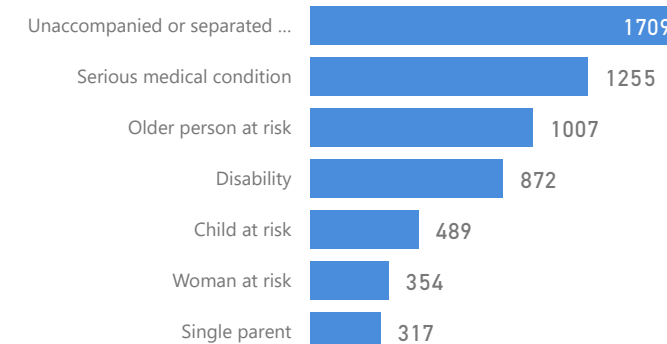

Country of Origin

| Country of Origin | Total |
|----------------------------------|--------|
| South Sudan | 60,906 |
| Sudan | 279 |
| Democratic Republic of the Congo | 71 |

Age & Gender Breakdown

Women and Children **83 %**

50,615

Female **51 %**

31,296

Elderly **2 %**

1,476

Youth 15-24 **25 %**

15,372

Specific Needs - Top 7

3,228 **2,079**

New Registration by Month

● New Registration ● Birth

Occupation - Top 5

22.9 % Have occupation

* Age is between 18 - 59 years for Occupation

Assistance Status