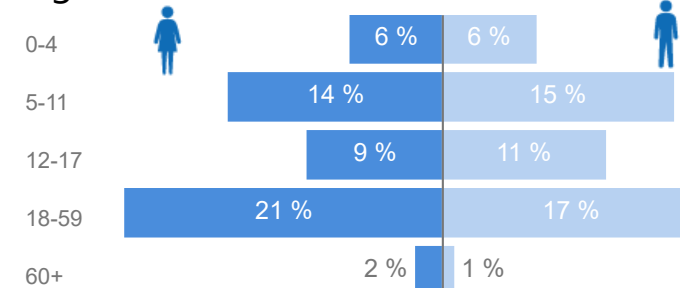

14

Zones

| Level3 | HHs | Individuals |
|---------|-------|-------------|
| Zone 5B | 4,023 | 14,067 |
| Zone 7 | 2,959 | 11,267 |
| Zone 5A | 2,046 | 8,518 |
| Zone 4 | 2,180 | 7,753 |
| Zone 6 | 1,850 | 6,330 |
| Zone 2 | 1,290 | 4,052 |
| Zone 8 | 1,002 | 3,341 |
| Zone 1 | 959 | 3,176 |
| Zone 3 | 741 | 2,716 |

Country of Origin

| Country of Origin | Total |
|----------------------------------|--------|
| South Sudan | 60,906 |
| Sudan | 279 |
| Democratic Republic of the Congo | 71 |

Age & Gender Breakdown

Women and Children **83 %**

50,615

Female **51 %**

31,296

Elderly **2 %**

1,476

Youth 15-24 **25 %**

15,372

Specific Needs - Top 7