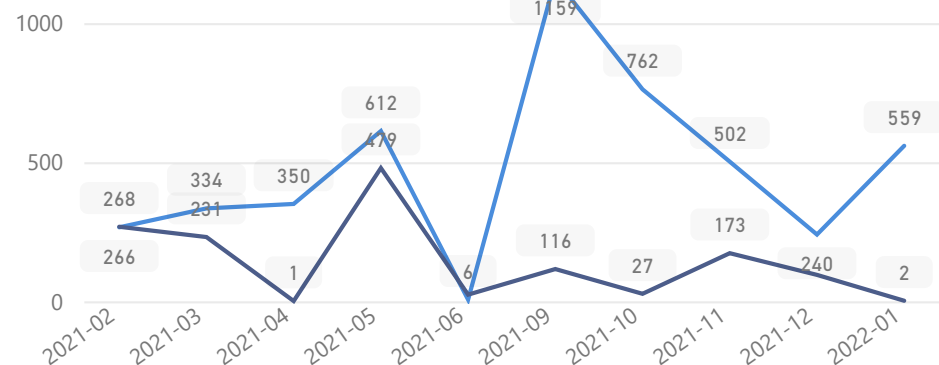

Country of Origin

| Country of Origin | Total |
|----------------------------------|--------|
| South Sudan | 60,906 |
| Sudan | 279 |
| Democratic Republic of the Congo | 71 |

Age & Gender Breakdown

Women and Children **83 %**

50,615

Female **51 %**

31,296

Elderly **2 %**

1,476

Youth 15-24 **25 %**

15,372

Specific Needs - Top 7

3,228 **2,079**

New Registration by Month

● New Registration ● Birth

Occupation - Top 5

22.9 % Have occupation

* Age is between 18 - 59 years for Occupation

Assistance Status