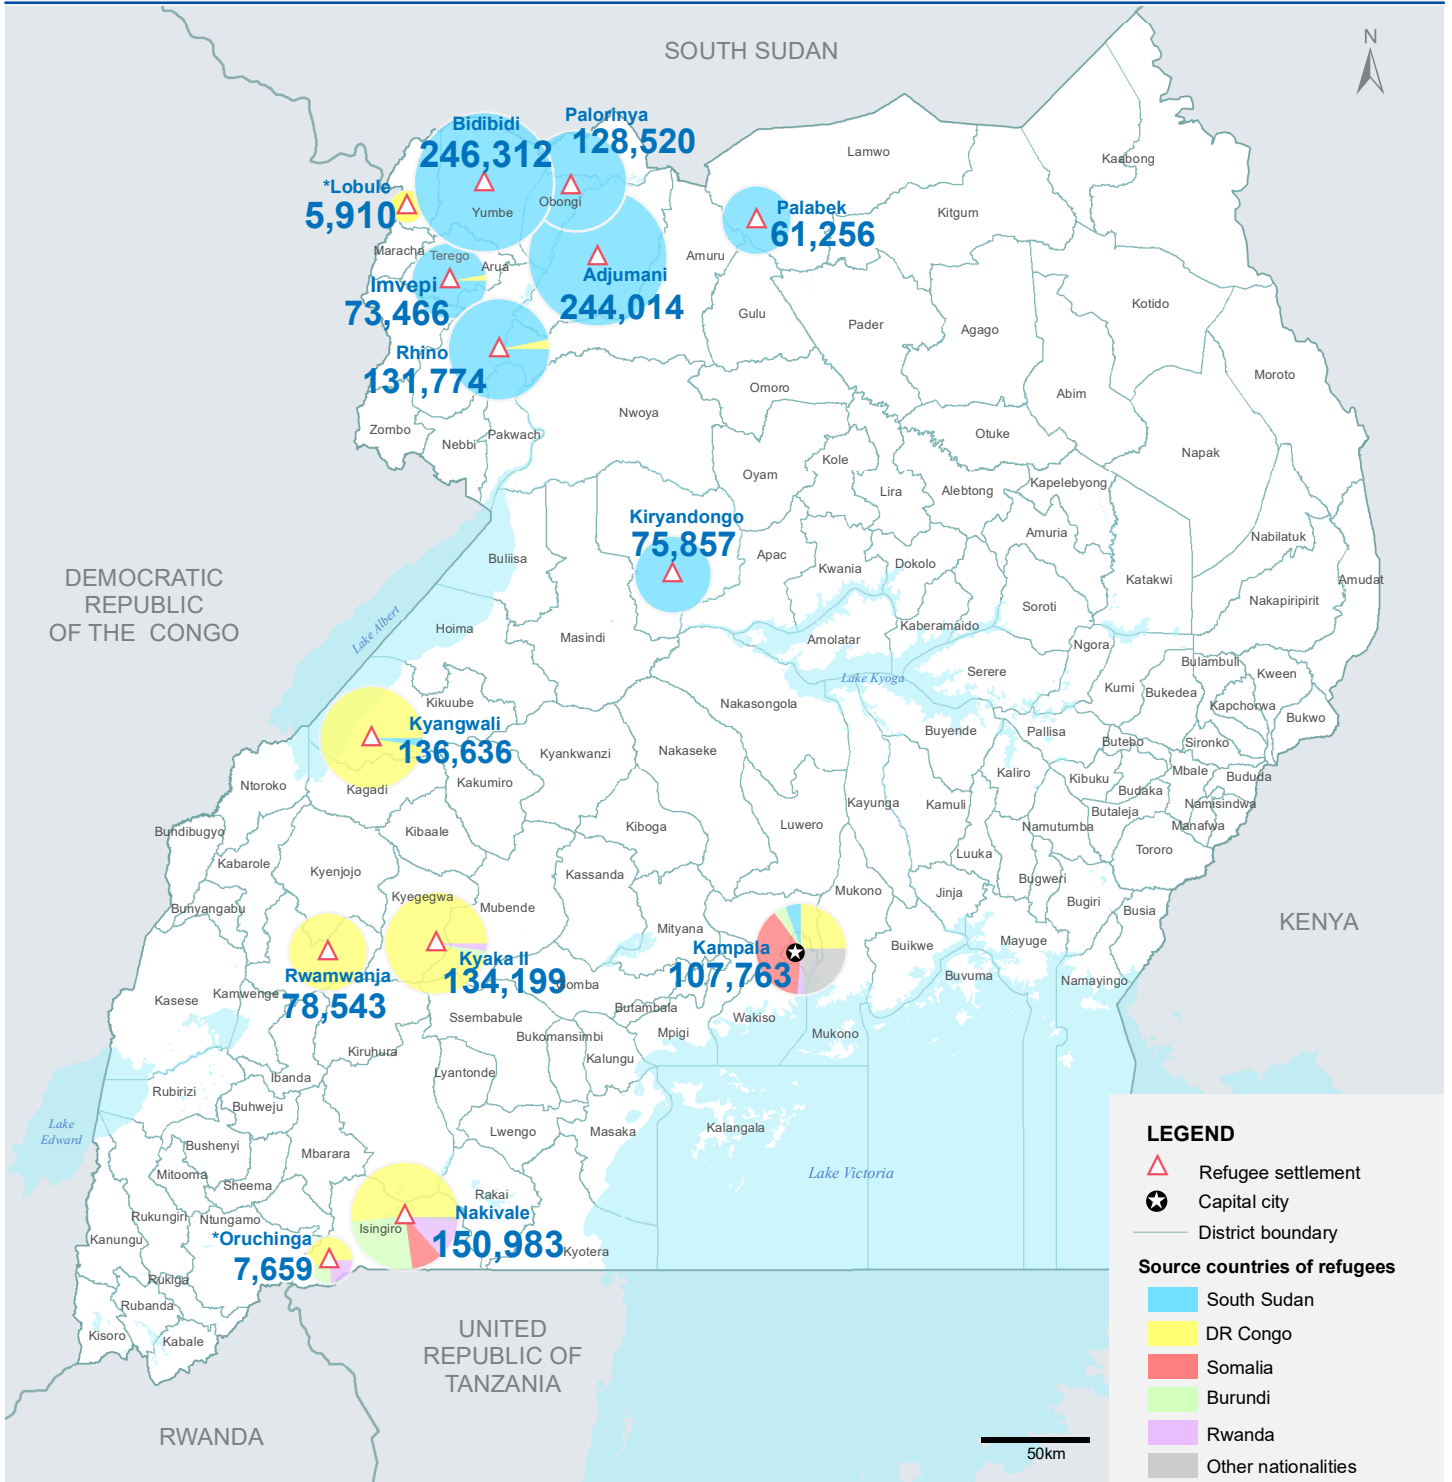

Refugees and Asylum-Seekers in Uganda

Uganda Refugee Response

31 January 2022

Total refugees and asylum-seekers

1,582,892

Countries of origin

Refugees per settlement

LEGEND

- △ Refugee settlement
- ★ Capital city
- District boundary

Source countries of refugees

- South Sudan
- DR Congo
- Somalia
- Burundi
- Rwanda
- Other nationalities

The boundaries and names shown and the designations used on this map do not imply official endorsement or acceptance by the United Nations.

*Oruchinga and Lobule symbols not to scale

Population data: proGres (OPM)

Author: UNHCR Representation in Uganda

Feedback: ugakaimug@unhcr.org

For more info, please visit: www.ugandarefugees.org