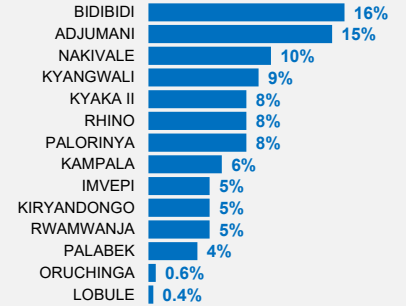

Refugees and Asylum-Seekers in Uganda

Uganda Refugee Response

31 January 2022

Total refugees and asylum-seekers

1,582,892

Countries of origin

Refugees per settlement

LEGEND

- △ Refugee settlement
- ★ Capital city
- District boundary

Source countries of refugees

- South Sudan
- DR Congo
- Somalia
- Burundi
- Rwanda
- Other nationalities

The boundaries and names shown and the designations used on this map do not imply official endorsement or acceptance by the United Nations.