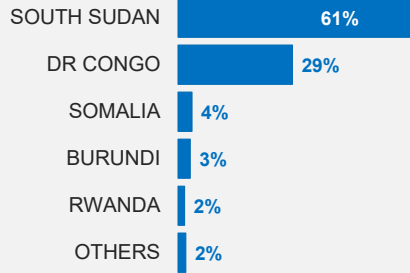

Refugees and Asylum-Seekers in Uganda

Uganda Refugee Response

31 January 2022

Total refugees and asylum-seekers

1,582,892

Countries of origin

Refugees per settlement

LEGEND

- △ Refugee settlement
- ★ Capital city
- District boundary

Source countries of refugees

- South Sudan
- DR Congo
- Somalia
- Burundi
- Rwanda
- Other nationalities

The boundaries and names shown and the designations used on this map do not imply official endorsement or acceptance by the United Nations.