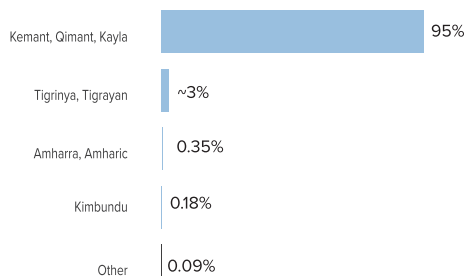

Total Arrivals from Ethiopia

2,277

 Individuals Registered
 Source: UNHCR, COR
 As of 1 February 2022

1,025

Households

Introduction:

In support of the Government of Sudan's response to the ongoing influx of refugees from Ethiopia's Tigray region to eastern Sudan, UNHCR, partners, and other UN agencies set up a new refugee settlement in Babikre-Gedaref State. First group of refugees were relocated to this site on at the end of 2020 and individual biometric registration is ongoing. The dashboard below presents the population profile for Babikre camp.

Persons with Specific Needs

82

Individuals

53

 Unaccompanied/Separated
 Children

Country of Origin

2,277

Ethiopians

Family Size

Age-Gender Breakdown

Reproductive- Age Women/Girls

Specific Needs (top 5)

**Source: ProGres v4/Rapp*
Occupation (Top 3)

Percentages related to total population
School Age Children and Youth

Ethnicity (Top 4)