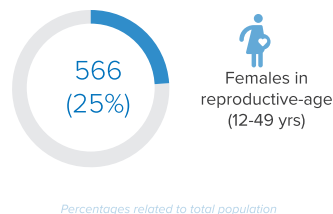

Total Arrivals from Ethiopia

2,277

 Individuals Registered
 Source: UNHCR, COR
 As of 1 February 2022

1,025

Households

Introduction:

In support of the Government of Sudan's response to the ongoing influx of refugees from Ethiopia's Tigray region to eastern Sudan, UNHCR, partners, and other UN agencies set up a new refugee settlement in Babikre-Gedaref State. First group of refugees were relocated to this site on at the end of 2020 and individual biometric registration is ongoing. The dashboard below presents the population profile for Babikre camp.

Persons with Specific Needs

82

Individuals

53

 Unaccompanied/Separated
 Children

Country of Origin

2,277

Ethiopians

Family Size

Age-Gender Breakdown

Reproductive- Age Women/Girls

Specific Needs (top 5)

**Source: ProGres v4/Rapp*
Occupation (Top 3)

Percentages related to total population
School Age Children and Youth

Ethnicity (Top 4)