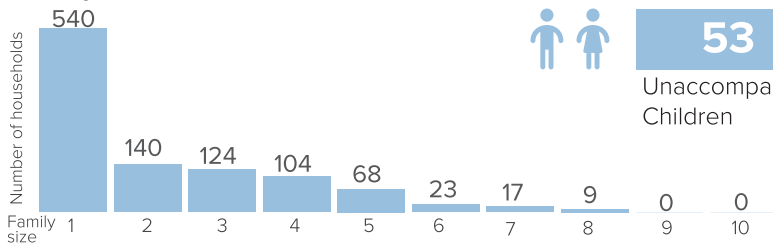

Total Arrivals from Ethiopia

2,277

 Individuals Registered
 Source: UNHCR, COR
 As of 1 February 2022

1,025

Households

Introduction:

In support of the Government of Sudan's response to the ongoing influx of refugees from Ethiopia's Tigray region to eastern Sudan, UNHCR, partners, and other UN agencies set up a new refugee settlement in Babikre-Gedaref State. First group of refugees were relocated to this site on at the end of 2020 and individual biometric registration is ongoing. The dashboard below presents the population profile for Babikre camp.

Persons with Specific Needs

82

Individuals

53

 Unaccompanied/Separated
 Children

Country of Origin

2,277

Ethiopians

Family Size

Age-Gender Breakdown

Reproductive- Age Women/Girls

Specific Needs (top 5)

**Source: ProGres v4/Rapp*
Occupation (Top 3)

Percentages related to total population
School Age Children and Youth

Ethnicity (Top 4)

Percentages related to total population
Top 5 Regions of Origin (Ethiopia)
