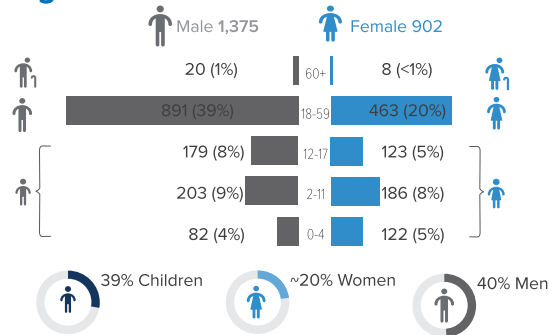

Total Arrivals from Ethiopia

2,277

 Individuals Registered
 Source: UNHCR, COR
 As of 1 February 2022

1,025

Households

Introduction:

In support of the Government of Sudan's response to the ongoing influx of refugees from Ethiopia's Tigray region to eastern Sudan, UNHCR, partners, and other UN agencies set up a new refugee settlement in Babikre-Gedaref State. First group of refugees were relocated to this site on at the end of 2020 and individual biometric registration is ongoing. The dashboard below presents the population profile for Babikre camp.

Persons with Specific Needs

82

Individuals

53

 Unaccompanied/Separated
 Children

Country of Origin

2,277

Ethiopians

Family Size

Age-Gender Breakdown

Reproductive- Age Women/Girls

Specific Needs (top 5)

**Source: ProGres v4/Rapp*
Occupation (Top 3)

Percentages related to total population
School Age Children and Youth

Ethnicity (Top 4)

Percentages related to total population
Top 5 Regions of Origin (Ethiopia)
