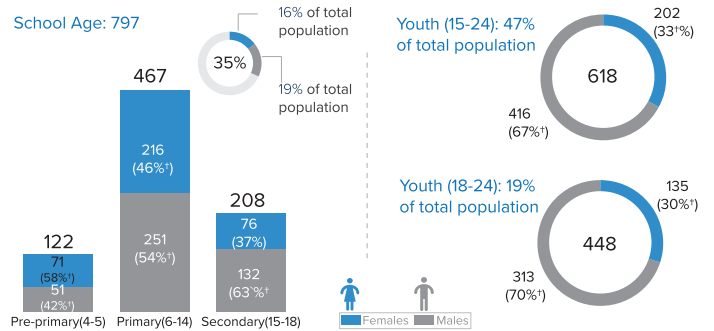

Total Arrivals from Ethiopia

2,277

 Individuals Registered
 Source: UNHCR, COR
 As of 1 February 2022

1,025

Households

Introduction:

In support of the Government of Sudan's response to the ongoing influx of refugees from Ethiopia's Tigray region to eastern Sudan, UNHCR, partners, and other UN agencies set up a new refugee settlement in Babikre-Gedaref State. First group of refugees were relocated to this site on at the end of 2020 and individual biometric registration is ongoing. The dashboard below presents the population profile for Babikre camp.

Persons with Specific Needs

82

Individuals

53

 Unaccompanied/Separated
 Children

Country of Origin

2,277

Ethiopians

Family Size

Age-Gender Breakdown

Reproductive- Age Women/Girls

Specific Needs (top 5)

**Source: ProGres v4/Rapp*
Occupation (Top 3)

Percentages related to total population
School Age Children and Youth

Ethnicity (Top 4)

Percentages related to total population
Top 5 Regions of Origin (Ethiopia)
