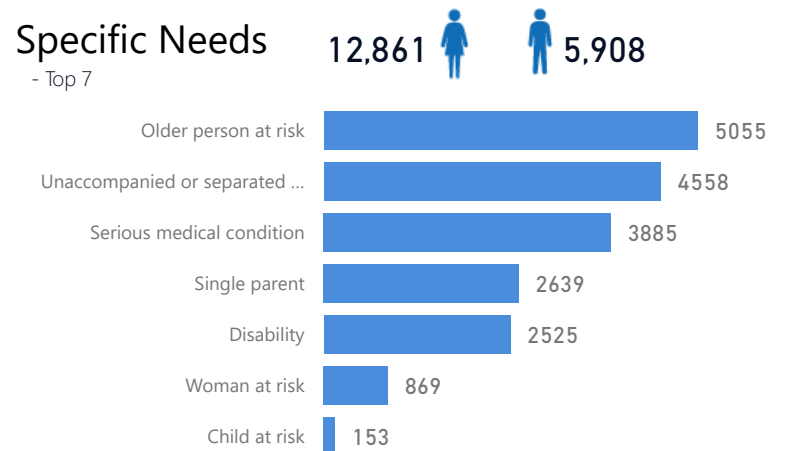

Specific Needs - Top 7