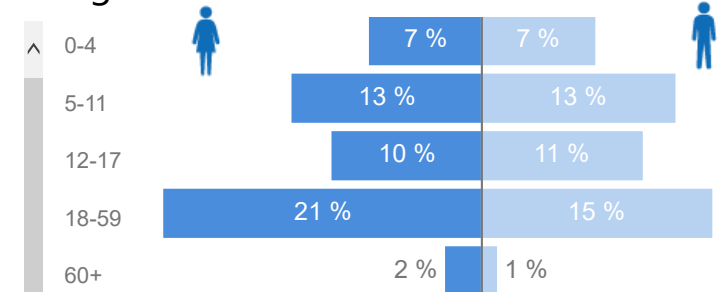

Age & Gender Breakdown