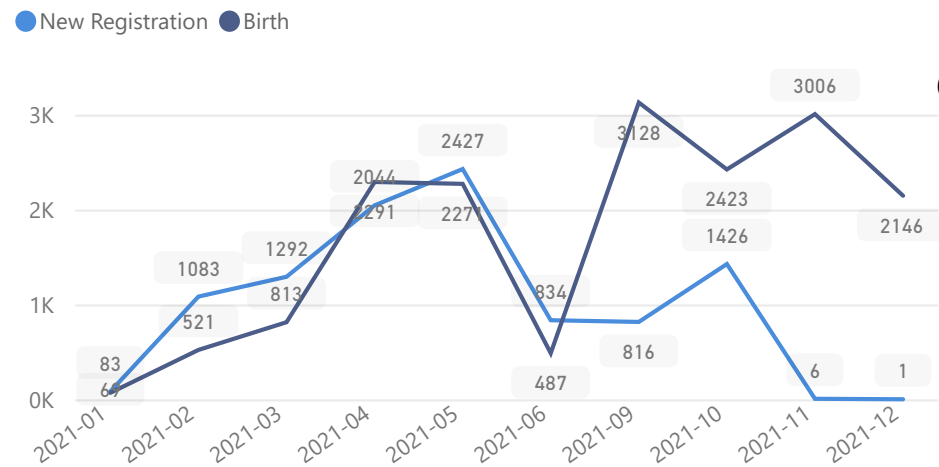

New Registration by Month