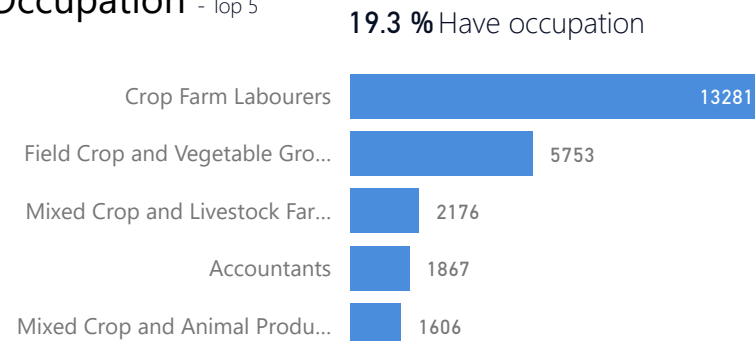

# Uganda - Refugee Statistics February 2022 - Adjumani

Total Population  
**244,374**

Total Refugees  
**244,281**

Total Households  
**32,498**

Total Asylum-Seekers  
**93**

Women and Children  
**84 %**  
204,966

Female  
**53 %**  
129,888

Elderly  
**3 %**  
8,054

Youth 15-24  
**26 %**  
64,388

Country of Origin	Total
South Sudan	244,045
Sudan	246

## Occupation - Top 5

\* Age is between 18 - 59 years for Occupation