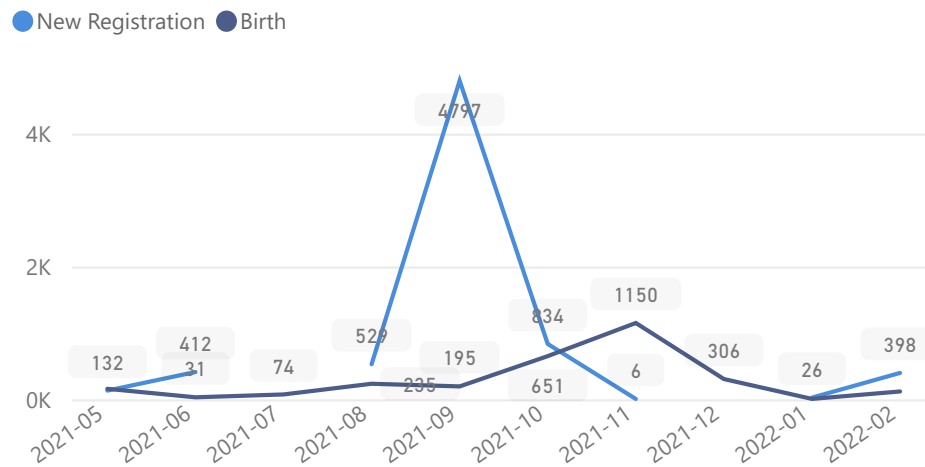

New Registration by Month