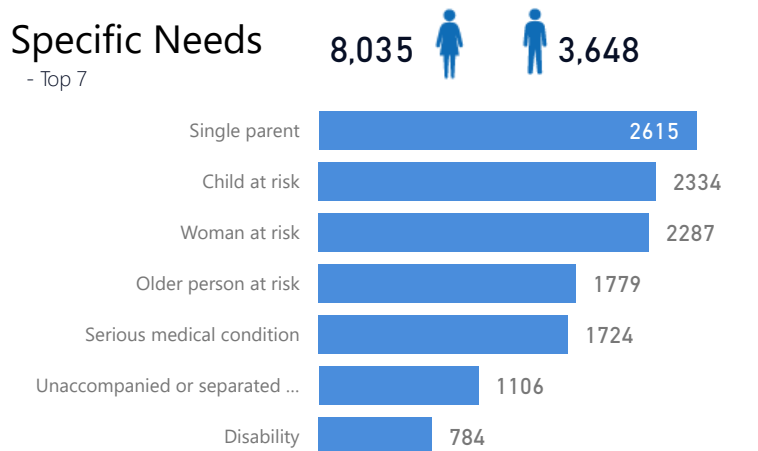

Country of Origin	Total
Democratic Republic of the Congo	132,200
South Sudan	3,506
Rwanda	718

## Occupation - Top 5

\* Age is between 18 - 59 years for Occupation

## Age & Gender Breakdown

## Specific Needs - Top 7