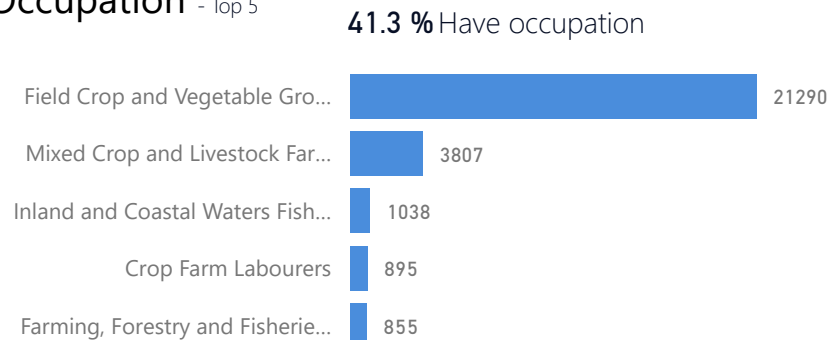

# Uganda - Refugee Statistics February 2022 - Kyangwali

Total Population  
**136,570**

Total Refugees  
**134,045**

Total Households  
**44,188**

Total Asylum-Seekers  
**2,525**

Women and Children  
**81 %**  
110,924

Female  
**53 %**  
72,049

Elderly  
**4 %**  
4,780

Youth 15-24  
**19 %**  
25,821

## Occupation - Top 5

\* Age is between 18 - 59 years for Occupation