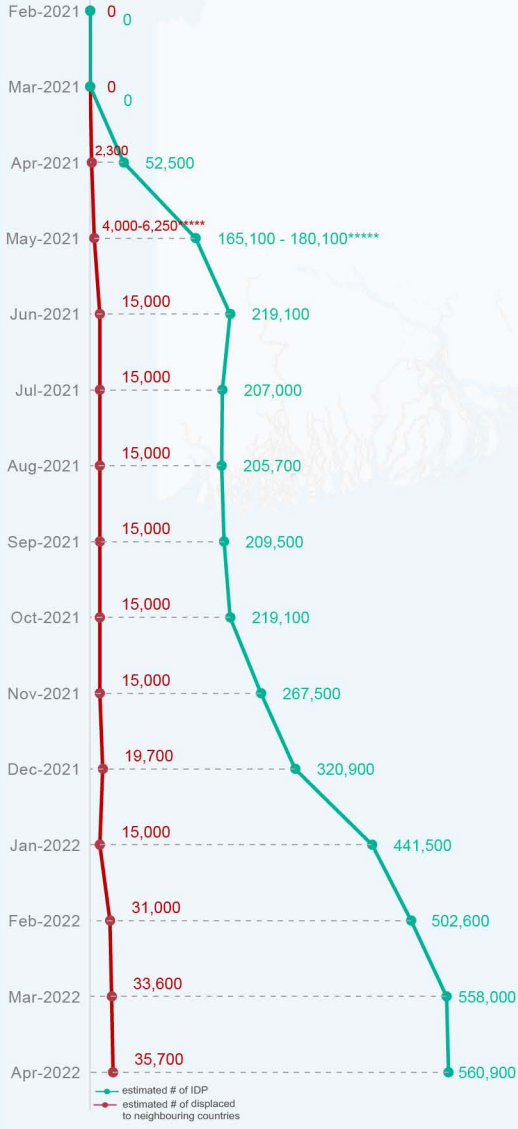

Key figures

Estimated # of IDPs **560,900**
 Estimated # of displaced to neighbouring countries **35,700**

Estimated displacement figures by Month

*50,600 persons are displaced by armed conflict in neighbouring Kayah State while 7,600 persons are displaced by inter-EAO conflict between SSPP and RCSS
 **Number may fluctuate in Sagaing Region due to the uncertain situation and difficulties in accessing precise figures
 ***Estimates by UNHCR
 ****Estimates by Tak Border Command Center (TBCC)
 *****Range of figures was used while data collection was in progress

Estimated internal displacement within Myanmar since 1 February 2021 (rounded to the nearest hundred)

Estimated displacement to neighbouring countries since 1 February 2021

IDP unplanned settlement (pre-1 Feb 2021)	UNHCR Regional Bureau
IDP Center (pre-1 Feb 2021)	UNHCR Multi-country office
IDP spontaneous location (pre-1 Feb 2021)	UNHCR Country Office
IDP planned settlement (pre-1 Feb 2021)	UNHCR Sub-Office
Temporary shelter for displaced people from Myanmar	UNHCR Field Office
Refugee, planned settlement	UNHCR Field Unit
States/Provinces with new arrivals	International boundaries

The boundaries and names shown and the designations used on this map do not imply endorsement or acceptance by the United Nations

Key figures

907,500

Estimated total IDPs within Myanmar

346,600
 Estimated # of IDPs displaced prior to 1 Feb 2021
 (As of 31 December, 2021)

560,900
 Estimated # of IDPs displaced post 1 Feb 2021
 (As of 04 April, 2022)

 Prior to 1 Feb 2021

 Post 1 Feb 2021

Estimated internal displacement within Myanmar Pre+Post 1 February 2021
 (rounded to the nearest hundred)