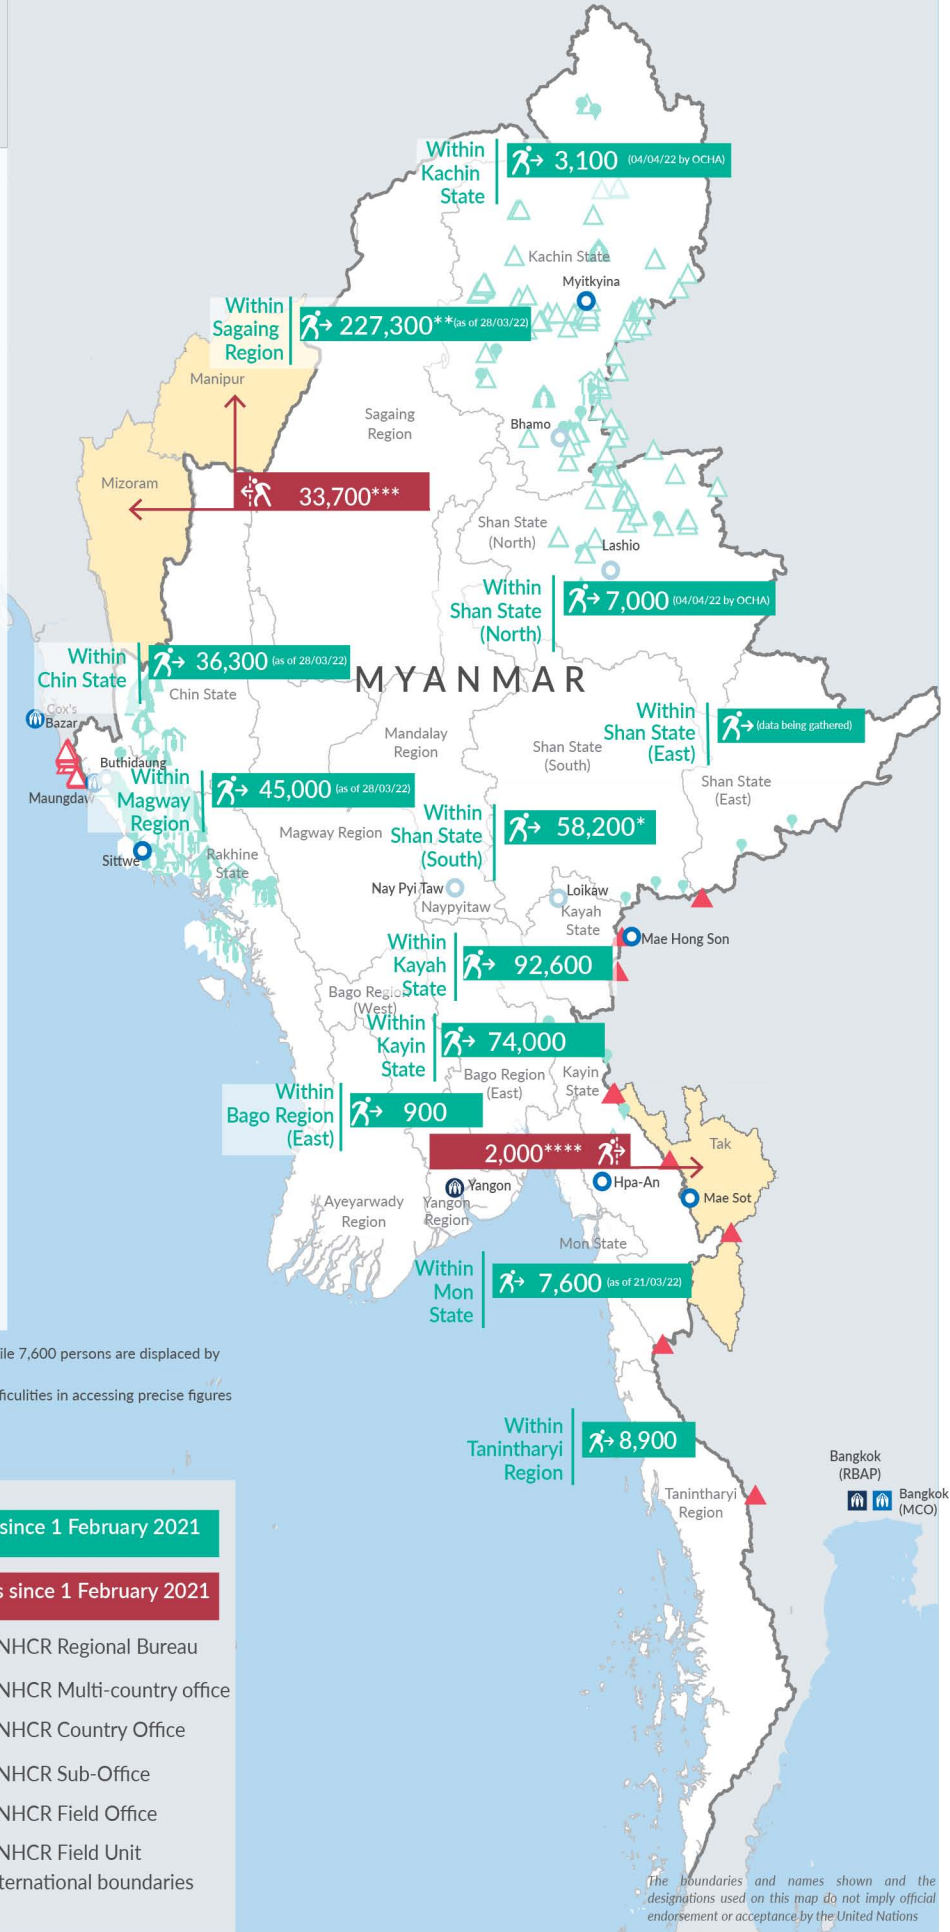

Key figures

Estimated # of IDPs **560,900**
 Estimated # of displaced to neighbouring countries **35,700**

Estimated displacement figures by Month

*50,600 persons are displaced by armed conflict in neighbouring Kayah State while 7,600 persons are displaced by inter-EAO conflict between SSPP and RCSS
 **Number may fluctuate in Sagaing Region due to the uncertain situation and difficulties in accessing precise figures
 ***Estimates by UNHCR
 ****Estimates by Tak Border Command Center (TBCC)
 *****Range of figures was used while data collection was in progress

Estimated internal displacement within Myanmar since 1 February 2021 (rounded to the nearest hundred)

Estimated displacement to neighbouring countries since 1 February 2021

IDP unplanned settlement (pre-1 Feb 2021)	UNHCR Regional Bureau
IDP Center (pre-1 Feb 2021)	UNHCR Multi-country office
IDP spontaneous location (pre-1 Feb 2021)	UNHCR Country Office
IDP planned settlement (pre-1 Feb 2021)	UNHCR Sub-Office
Temporary shelter for displaced people from Myanmar	UNHCR Field Office
Refugee, planned settlement	UNHCR Field Unit
States/Provinces with new arrivals	International boundaries

The boundaries and names shown and the designations used on this map do not imply endorsement or acceptance by the United Nations

Key figures

907,500

Estimated total IDPs within Myanmar

346,600
 Estimated # of IDPs displaced prior to 1 Feb 2021
 (As of 31 December, 2021)

560,900
 Estimated # of IDPs displaced post 1 Feb 2021
 (As of 04 April, 2022)

 Prior to 1 Feb 2021

 Post 1 Feb 2021

Estimated internal displacement within Myanmar Pre+Post 1 February 2021
 (rounded to the nearest hundred)