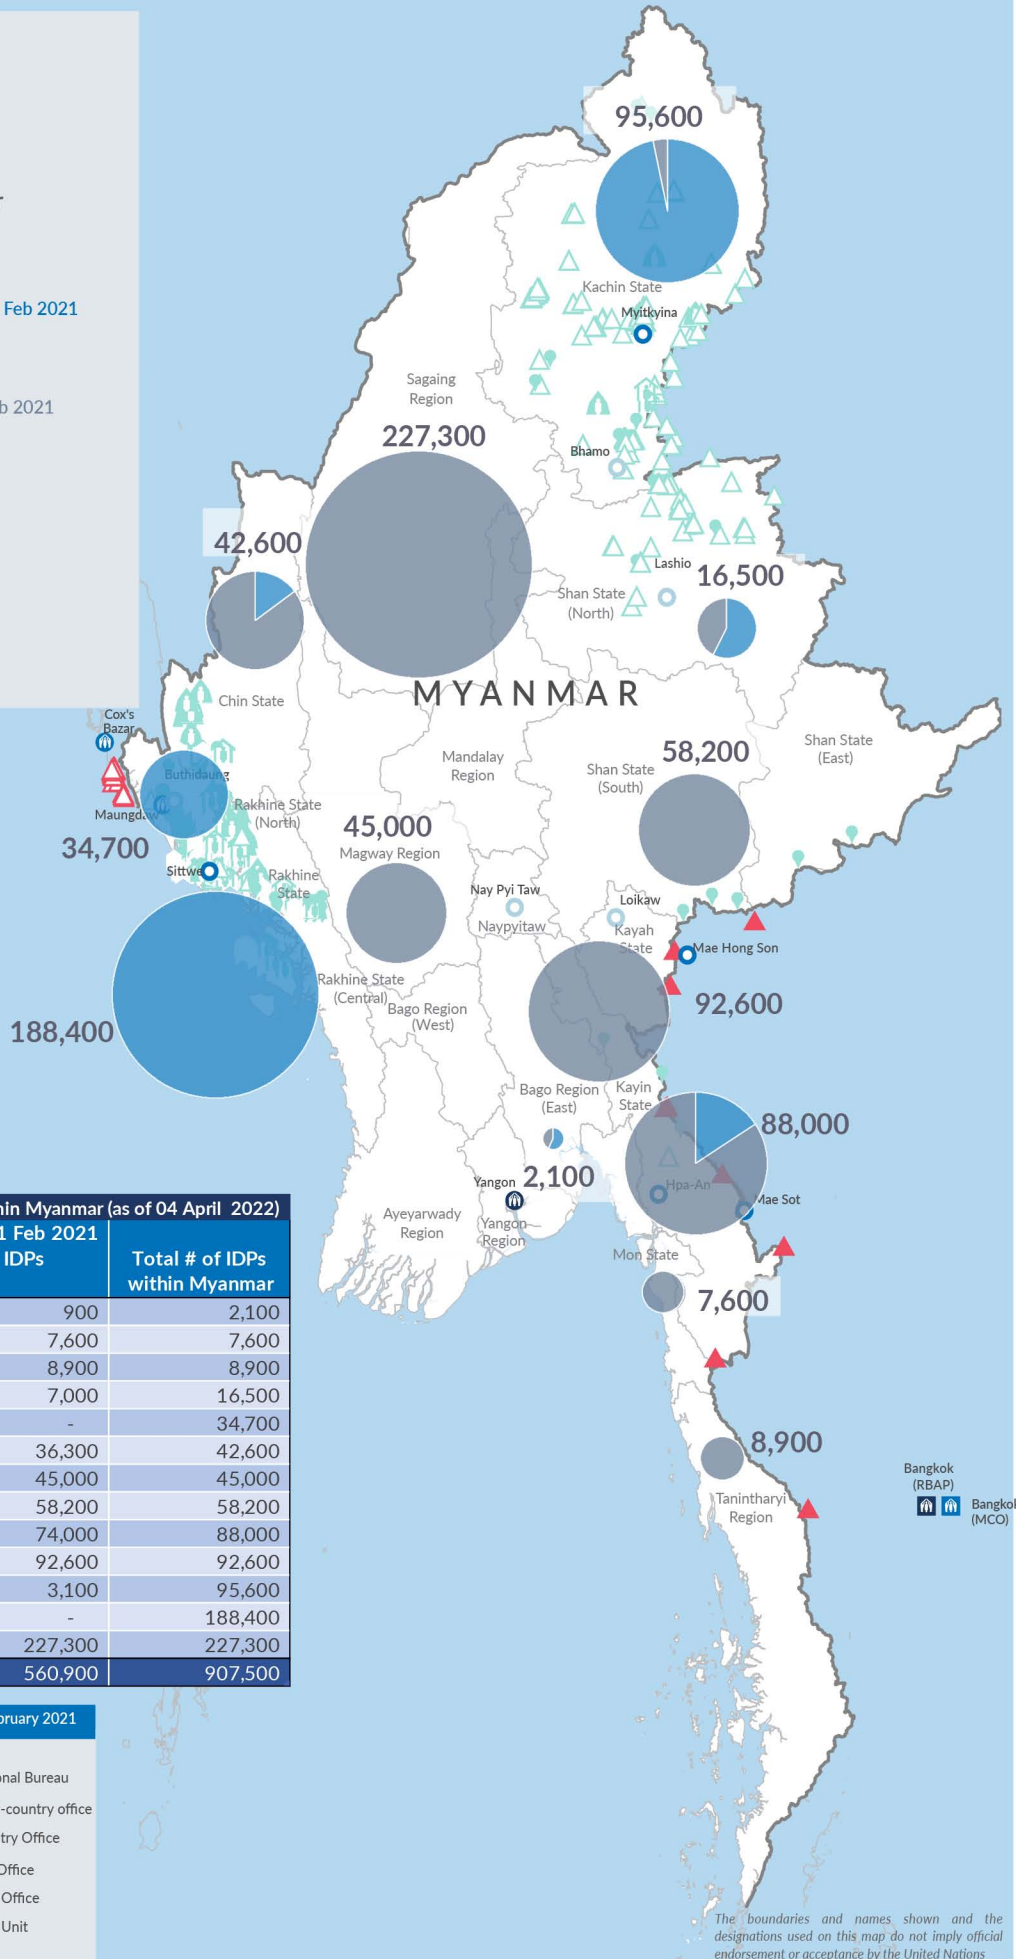

Key figures

Estimated # of IDPs **560,900**
 Estimated # of displaced to neighbouring countries **35,700**

Estimated displacement figures by Month

*50,600 persons are displaced by armed conflict in neighbouring Kayah State while 7,600 persons are displaced by inter-EAO conflict between SSPP and RCSS
 **Number may fluctuate in Sagaing Region due to the uncertain situation and difficulties in accessing precise figures
 ***Estimates by UNHCR
 ****Estimates by Tak Border Command Center (TBCC)
 *****Range of figures was used while data collection was in progress

Estimated internal displacement within Myanmar since 1 February 2021 (rounded to the nearest hundred)

Estimated displacement to neighbouring countries since 1 February 2021

IDP unplanned settlement (pre-1 Feb 2021)	UNHCR Regional Bureau
IDP Center (pre-1 Feb 2021)	UNHCR Multi-country office
IDP spontaneous location (pre-1 Feb 2021)	UNHCR Country Office
IDP planned settlement (pre-1 Feb 2021)	UNHCR Sub-Office
Temporary shelter for displaced people from Myanmar	UNHCR Field Office
Refugee, planned settlement	UNHCR Field Unit
States/Provinces with new arrivals	International boundaries

The boundaries and names shown and the designations used on this map do not imply endorsement or acceptance by the United Nations

Key figures

907,500

Estimated total IDPs within Myanmar

346,600
 Estimated # of IDPs displaced prior to 1 Feb 2021
 (As of 31 December, 2021)

560,900
 Estimated # of IDPs displaced post 1 Feb 2021
 (As of 04 April, 2022)

 Prior to 1 Feb 2021

 Post 1 Feb 2021

Estimated internal displacement within Myanmar Pre+Post 1 February 2021
 (rounded to the nearest hundred)