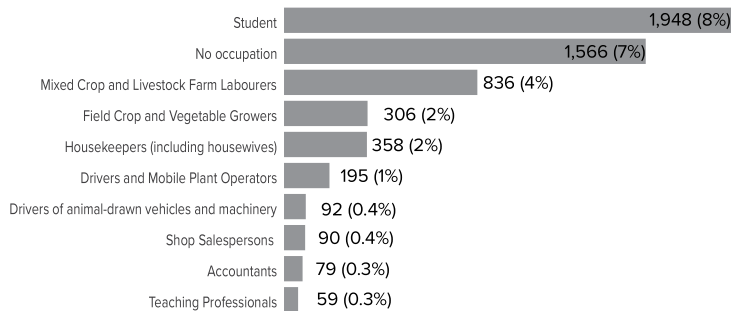

Persons With Specific Needs

2,099

Individuals

461

Unaccompanied/Separated Children

Country of Origin

23,065

Ethiopians

7

Eritreans

Age-Gender Breakdown

Reproductive- Age Women/Girls

Specific Needs (top 5)

Source: ProGres v4/Rapp
 *UASC: Unaccompanied or separated child

Occupation (Top 10)

*8,939 Individuals with no occupation data

Percentages related to total population

School Age Children and Youth

Ethnicity (Top 5)

Top 5 Regions of Origin (Ethiopia)