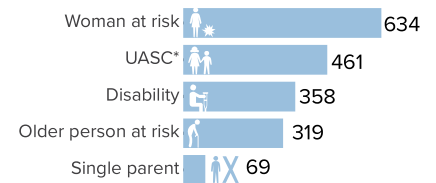

7

Eritreans

Age-Gender Breakdown

Reproductive- Age Women/Girls

Specific Needs (top 5)

Source: ProGres v4/Rapp
 *UASC: Unaccompanied or separated child

Occupation (Top 10)

*8,939 Individuals with no occupation data

Percentages related to total population

School Age Children and Youth

Ethnicity (Top 5)

Top 5 Regions of Origin (Ethiopia)