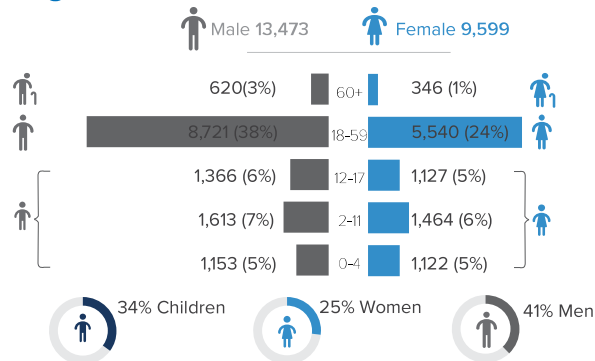

In support of the Government of Sudan's response to the ongoing influx of refugees from Ethiopia's Tigray region to eastern Sudan, UNHCR, partners, and other UN agencies set up a new refugee settlement in Tunaydbah-Gedaref State. First group of refugees were relocated to this site on last January 3, 2021 and individual biometric registration is ongoing. The dashboard below presents the population profile for Tunaydbah Camp. Reduction in the population figures for March as result of exclusion no show for assistance collection for past 6 months

Persons With Specific Needs

2,099

Individuals

461

Unaccompanied/Separated Children

Country of Origin

23,065

Ethiopians

7

Eritreans

Age-Gender Breakdown

Reproductive- Age Women/Girls

Specific Needs (top 5)

Source: ProGres v4/Rapp
 *UASC: Unaccompanied or separated child

Occupation (Top 10)

*8,939 Individuals with no occupation data

Percentages related to total population

School Age Children and Youth

Ethnicity (Top 5)

Top 5 Regions of Origin (Ethiopia)