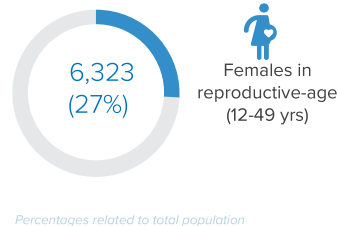

Total Arrivals from Ethiopia

23,072

 Individuals Registered
 Source: UNHCR, COR
 As of 1 April 2022

10,637

Households Registered

 Relocated from Hamdayet
3,929 Individuals

Family Size

Introduction:

In support of the Government of Sudan's response to the ongoing influx of refugees from Ethiopia's Tigray region to eastern Sudan, UNHCR, partners, and other UN agencies set up a new refugee settlement in Tunaydbah-Gedaref State. First group of refugees were relocated to this site on last January 3, 2021 and individual biometric registration is ongoing. The dashboard below presents the population profile for Tunaydbah Camp. Reduction in the population figures for March as result of exclusion no show for assistance collection for past 6 months

Persons With Specific Needs

2,099

Individuals

461

Unaccompanied/Separated Children

Country of Origin

23,065

Ethiopians

7

Eritreans

Age-Gender Breakdown

Reproductive- Age Women/Girls

Specific Needs (top 5)

Source: ProGres v4/Rapp
 *UASC: Unaccompanied or separated child

Occupation (Top 10)

*8,939 Individuals with no occupation data