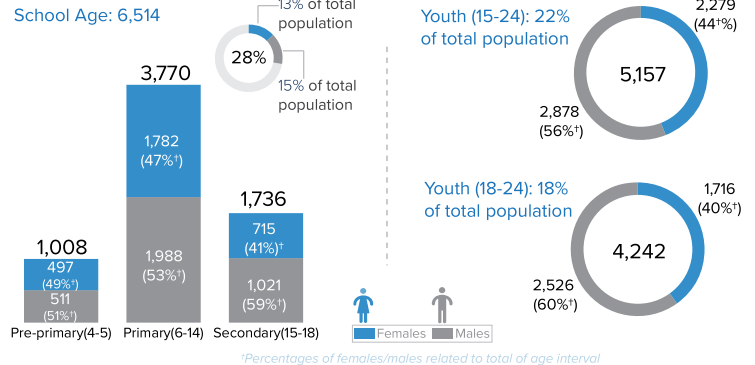

Persons With Specific Needs

2,099

Individuals

461

Unaccompanied/Separated Children

Country of Origin

23,065

Ethiopians

7

Eritreans

Age-Gender Breakdown

Reproductive- Age Women/Girls

Specific Needs (top 5)

Source: ProGres v4/Rapp
 *UASC: Unaccompanied or separated child

Occupation (Top 10)

*8,939 Individuals with no occupation data

Percentages related to total population

School Age Children and Youth

Ethnicity (Top 5)

Top 5 Regions of Origin (Ethiopia)