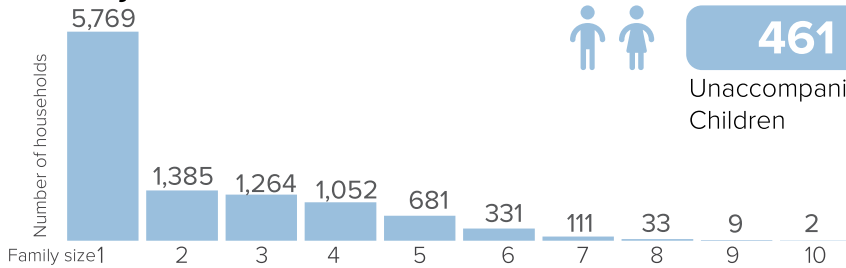

Total Arrivals from Ethiopia

23,072

 Individuals Registered
 Source: UNHCR, COR
 As of 1 April 2022

10,637

Households Registered

 Relocated from Hamdayet
3,929 Individuals

Family Size

Introduction:

In support of the Government of Sudan's response to the ongoing influx of refugees from Ethiopia's Tigray region to eastern Sudan, UNHCR, partners, and other UN agencies set up a new refugee settlement in Tunaydbah-Gedaref State. First group of refugees were relocated to this site on last January 3, 2021 and individual biometric registration is ongoing. The dashboard below presents the population profile for Tunaydbah Camp. Reduction in the population figures for March as result of exclusion no show for assistance collection for past 6 months

Persons With Specific Needs

2,099

Individuals

461

Unaccompanied/Separated Children

Country of Origin

23,065

Ethiopians

Percentages related to total population

School Age Children and Youth

Ethnicity (Top 5)

Top 5 Regions of Origin (Ethiopia)