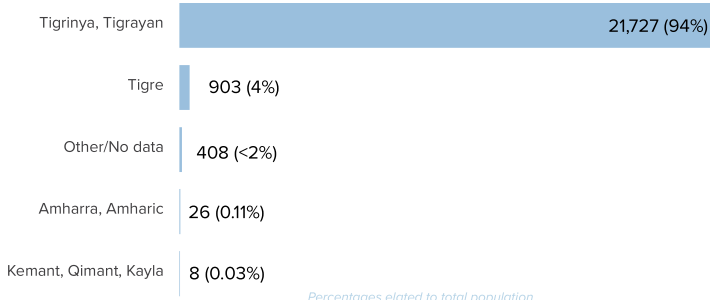

In support of the Government of Sudan's response to the ongoing influx of refugees from Ethiopia's Tigray region to eastern Sudan, UNHCR, partners, and other UN agencies set up a new refugee settlement in Tunaydbah-Gedaref State. First group of refugees were relocated to this site on last January 3, 2021 and individual biometric registration is ongoing. The dashboard below presents the population profile for Tunaydbah Camp. Reduction in the population figures for March as result of exclusion no show for assistance collection for past 6 months

Persons With Specific Needs

2,099

Individuals

461

Unaccompanied/Separated Children

Country of Origin

23,065

Ethiopians

7

Eritreans

Age-Gender Breakdown

Reproductive- Age Women/Girls

Specific Needs (top 5)

Source: ProGres v4/Rapp
 *UASC: Unaccompanied or separated child

Occupation (Top 10)

*8,939 Individuals with no occupation data

Percentages related to total population

School Age Children and Youth

Ethnicity (Top 5)

Top 5 Regions of Origin (Ethiopia)