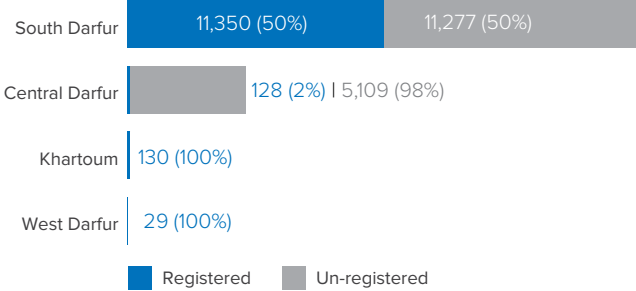

CAR Refugees and Asylum-seekers Per State