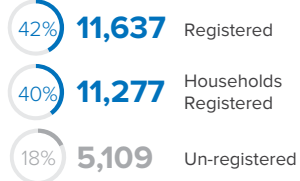

Registration Status