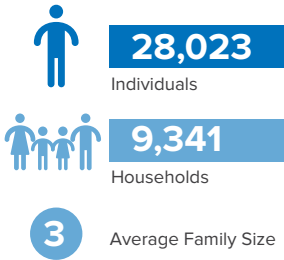

Central African Republic Refugees in Sudan

as of 31 March 2022

CAR Refugees and Asylum-seekers

Population Distribution

Persons With Disabilities

Unaccompanied and Separated Children

The spark of inter-communal violence in September 2019 have led refugees from Central African Republic (CAR) to flee to safety in Sudan.

With more than 10,000 refugees arriving in 2020 and the situation along the CAR-Sudan border remaining tense and volatile, UNHCR has revised its planning figure for arrivals from CAR to 10,000 individuals by end of 2021.