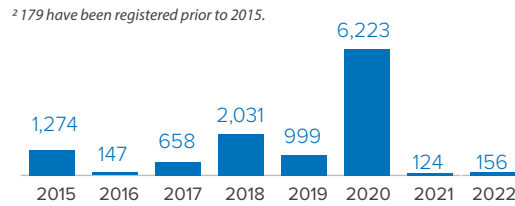

Central African Republic Refugees in Sudan

as of 31 March 2022

CAR Refugees and Asylum-seekers

Population Distribution

Persons With Disabilities

Unaccompanied and Separated Children

The spark of inter-communal violence in September 2019 have led refugees from Central African Republic (CAR) to flee to safety in Sudan.

With more than 10,000 refugees arriving in 2020 and the situation along the CAR-Sudan border remaining tense and volatile, UNHCR has revised its planning figure for arrivals from CAR to 10,000 individuals by end of 2021.

CAR Refugees and Asylum-seekers Per State

Registration Status

Registration Since 2015²

Age-gender Breakdown³

New Arrivals | 2022

³ Population distribution statistics are based on registered individuals only.