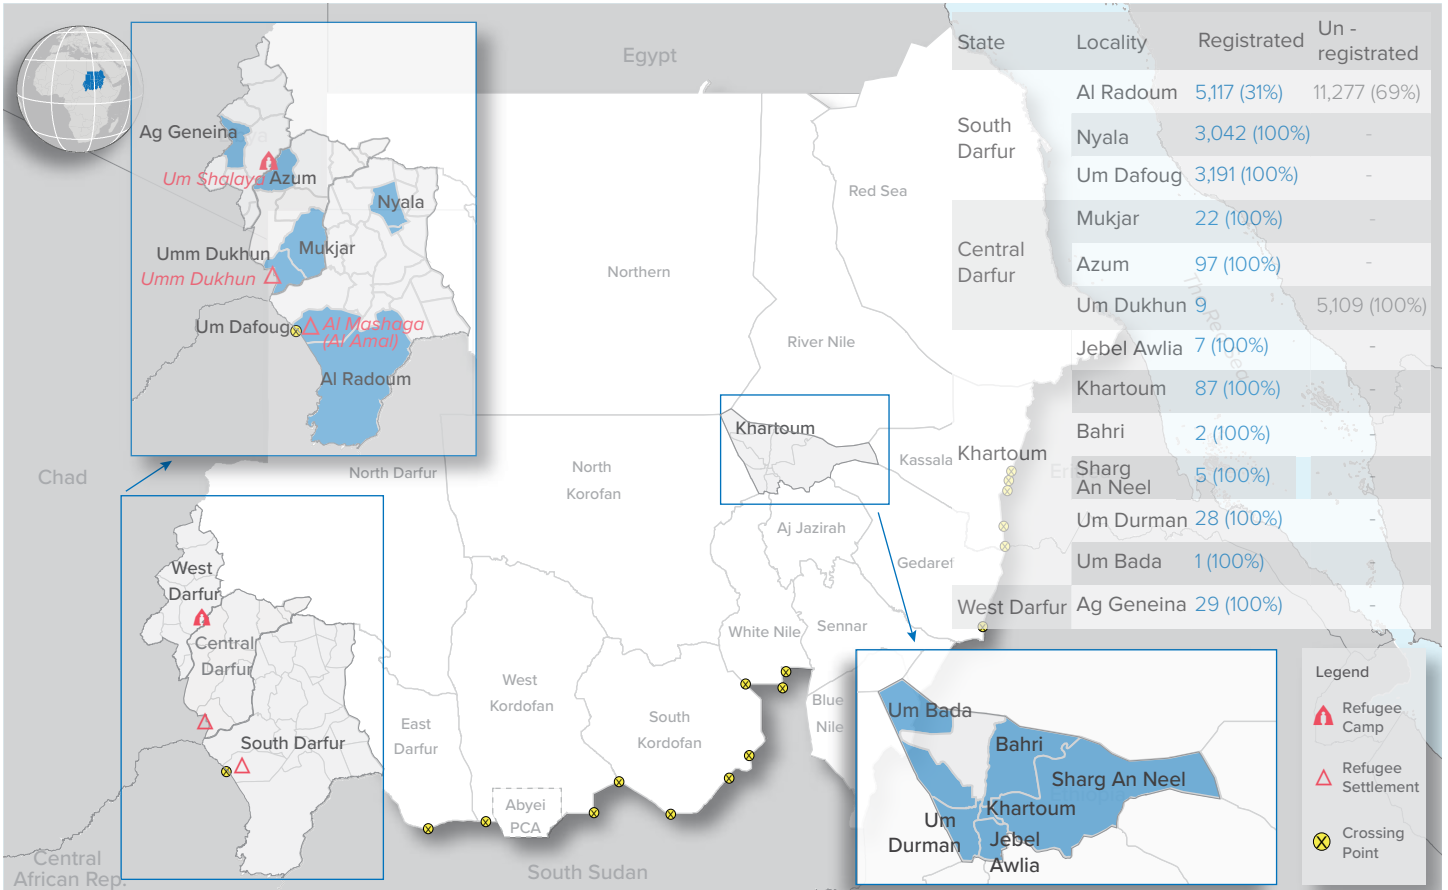

Central African Republic Refugees in Sudan

as of 31 March 2022

CAR Refugees and Asylum-seekers

Population Distribution

Persons With Disabilities

Unaccompanied and Separated Children

The spark of inter-communal violence in September 2019 have led refugees from Central African Republic (CAR) to flee to safety in Sudan.

With more than 10,000 refugees arriving in 2020 and the situation along the CAR-Sudan border remaining tense and volatile, UNHCR has revised its planning figure for arrivals from CAR to 10,000 individuals by end of 2021.

CAR Refugees and Asylum-seekers Per State

Registration Status

Registration Since 2015²

Age-gender Breakdown³

New Arrivals | 2022

³ Population distribution statistics are based on registered individuals only.

Sources: UNHCR, Commission of Refugees (CoR)

The boundaries and names shown and the designations used on this map do not imply official endorsement or acceptance by the United Nations. Abyei region: Final status of the Abyei area is not yet determined.