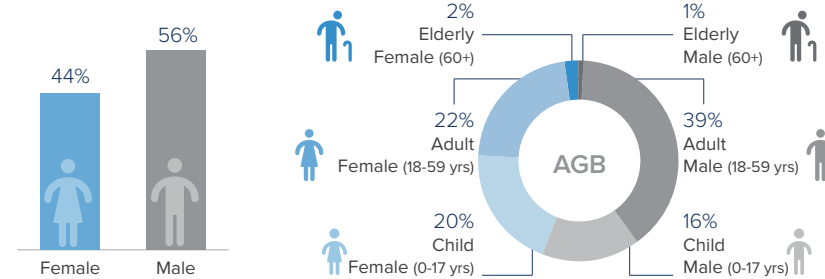

With more than 10,000 refugees arriving in 2020 and the situation along the CAR-Sudan border remaining tense and volatile, UNHCR has revised its planning figure for arrivals from CAR to 10,000 individuals by end of 2021.

CAR Refugees and Asylum-seekers Per State

Registration Status

Registration Since 2015²

Age-gender Breakdown³

New Arrivals | 2022

³ Population distribution statistics are based on registered individuals only.