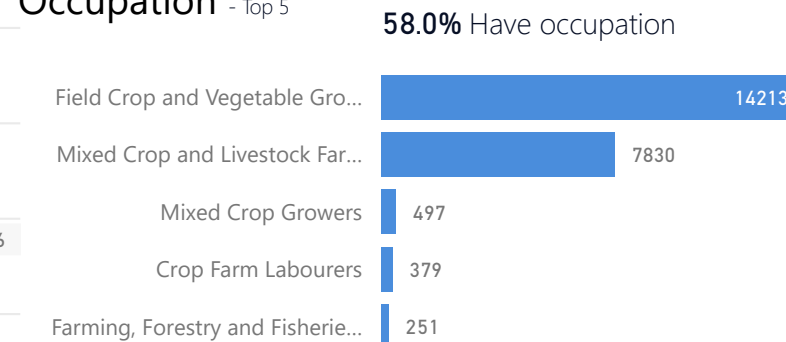

Occupation - Top 5