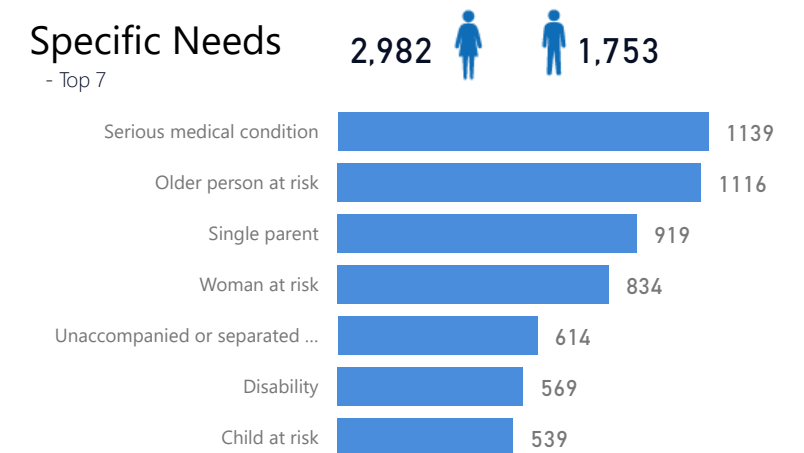

Specific Needs - Top 7