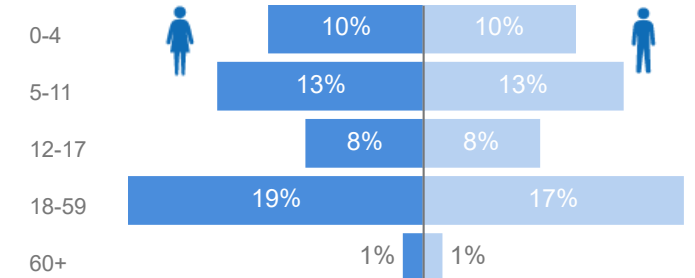

Uganda - Refugee Statistics March 2022 - Rwamwanja

Total Population

81,620

Total Refugees

80,480

Total Households

19,148

Total Asylum-Seekers

1,144

Zones - Top 10

Level3	HHs	Individuals
Kyempango	5,148	21,207
Kaihora	2,476	11,082
Mahani	2,813	10,854
Nkoma	2,032	8,672
Ntenungi	1,958	8,482
Base Camp	1,940	7,371
Mahiga	1,171	4,487
Kikuura	663	2,636
Wajjagahe	516	2,191
Buguta	381	1,505

Country of Origin

Country of Origin	Total
Democratic Republic of the Congo	81,109
Rwanda	318
South Sudan	123
Burundi	47
Somalia	12
Kenya	7
Central African Republic	2
Eritrea	2
United Republic of Tanzania	2

Age & Gender Breakdown