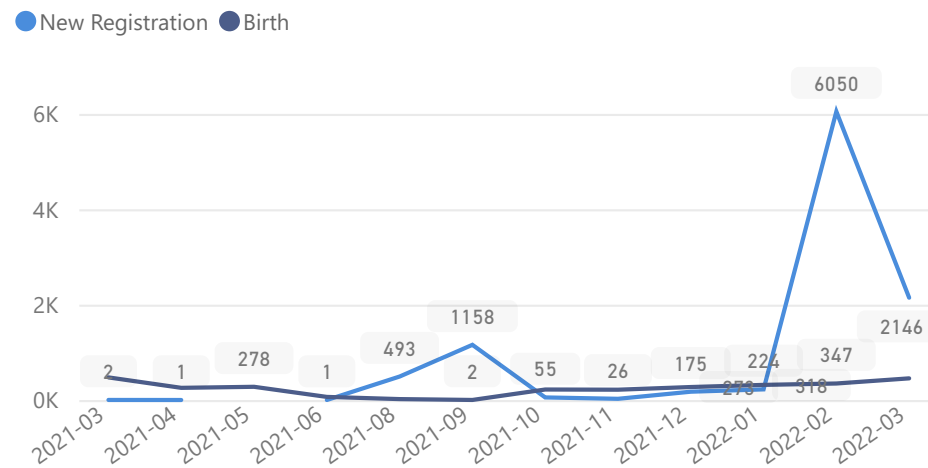

New Registration by Month