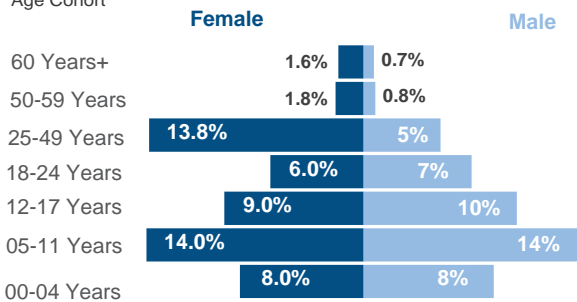

**Gender breakdown**

**Age Cohort**

**One year refugee's new arrival trends (From April 2021 to March 2022)**

**IDPs and IDP returnees in Gambella Region**

**Place of origin of the SSD refugees (Admin Level 1)**