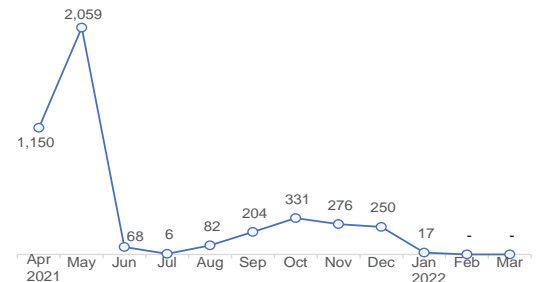

**Gender breakdown**

**Age Cohort**

**One year refugee's new arrival trends (From April 2021 to March 2022)**

**IDPs and IDP returnees in Gambella Region**

**Place of origin of the SSD refugees (Admin Level 1)**

**Refugee's yearly trends - post 15th Dec 2013**