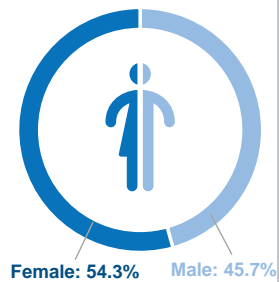

**Gender breakdown**

**Age Cohort**

**One year refugee's new arrival trends (From April 2021 to March 2022)**

**IDPs and IDP returnees in Gambella Region**

**Place of origin of the SSD refugees (Admin Level 1)**