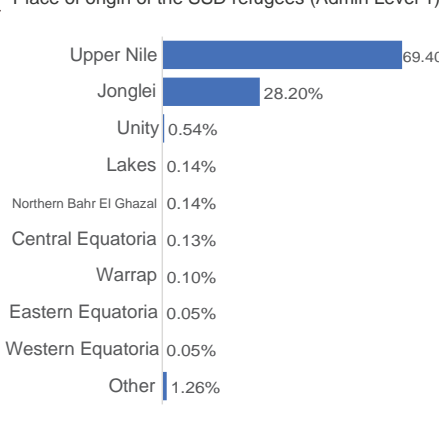

**Gender breakdown**

**Age Cohort**

**One year refugee's new arrival trends (From April 2021 to March 2022)**

**IDPs and IDP returnees in Gambella Region**

**Place of origin of the SSD refugees (Admin Level 1)**