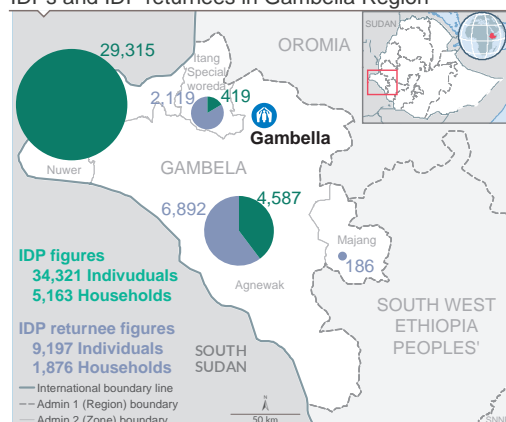

**Gender breakdown**

**Age Cohort**

**One year refugee's new arrival trends (From April 2021 to March 2022)**

**IDPs and IDP returnees in Gambella Region**

**Place of origin of the SSD refugees (Admin Level 1)**