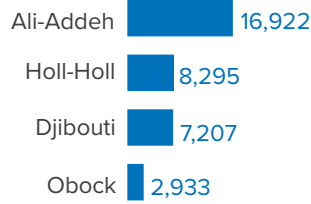

35,357
REFUGEES AND
ASYLUM SEEKERS

**POPULATION BY
REGION OF ASYLUM**

**POPULATION BY
COUNTRY OF ORIGIN**

**COMPOSITION
AGE AND GENDER**

The boundaries and names shown and the designations used on this map do not imply official endorsement or acceptance by the United Nations.