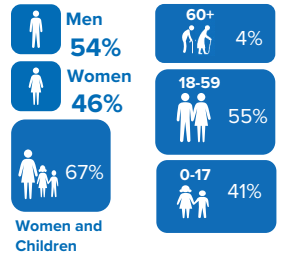

35,357
REFUGEES AND
ASYLUM SEEKERS

**POPULATION BY
REGION OF ASYLUM**

**POPULATION BY
COUNTRY OF ORIGIN**

**COMPOSITION
AGE AND GENDER**

The boundaries and names shown and the designations used on this map do not imply official endorsement or acceptance by the United Nations.