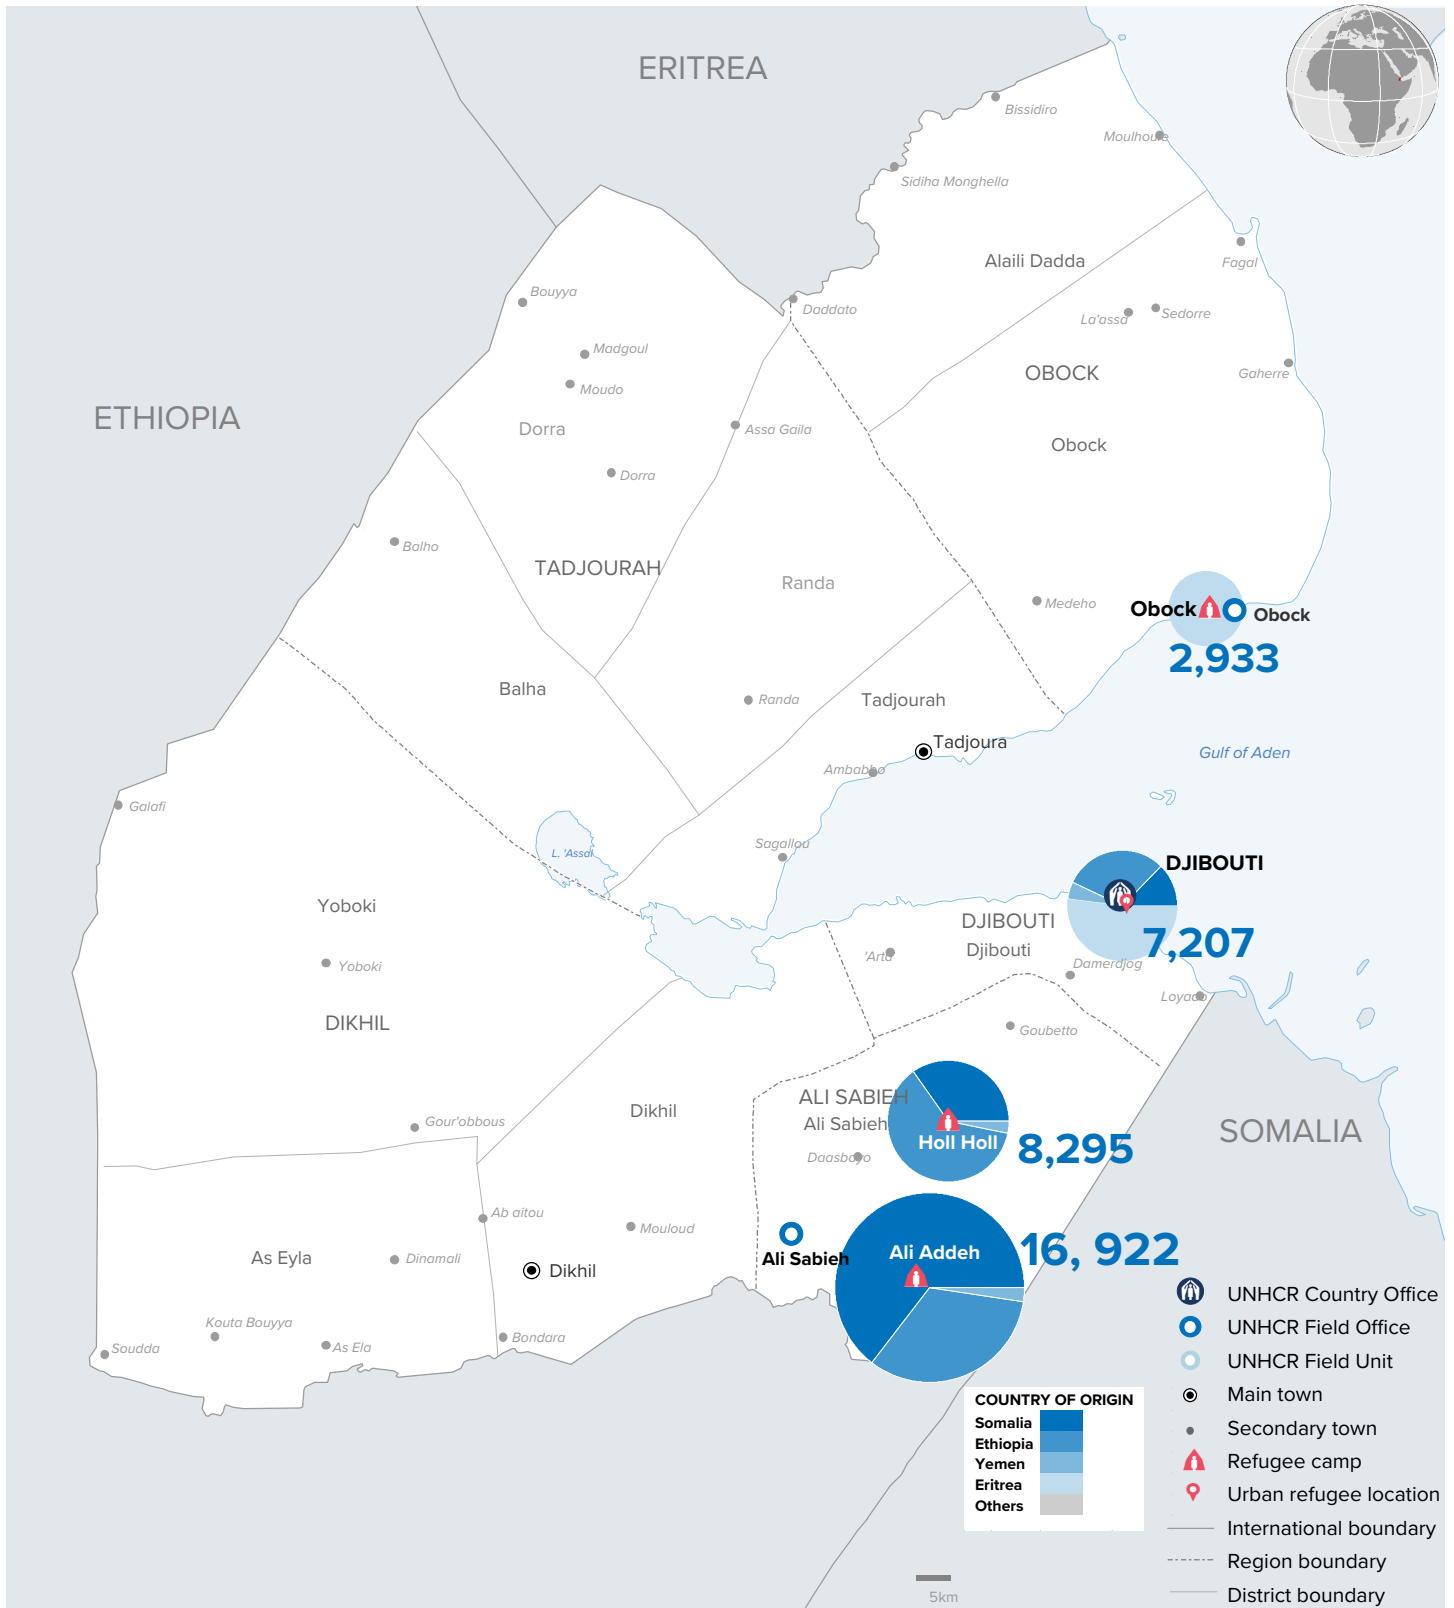

35,357
REFUGEES AND
ASYLUM SEEKERS

**POPULATION BY
REGION OF ASYLUM**

**POPULATION BY
COUNTRY OF ORIGIN**

**COMPOSITION
AGE AND GENDER**

The boundaries and names shown and the designations used on this map do not imply official endorsement or acceptance by the United Nations.