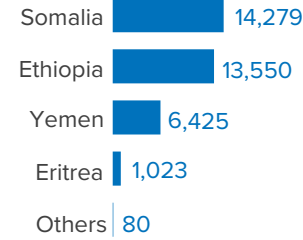

35,357
REFUGEES AND
ASYLUM SEEKERS

**POPULATION BY
REGION OF ASYLUM**

**POPULATION BY
COUNTRY OF ORIGIN**

**COMPOSITION
AGE AND GENDER**

The boundaries and names shown and the designations used on this map do not imply official endorsement or acceptance by the United Nations.