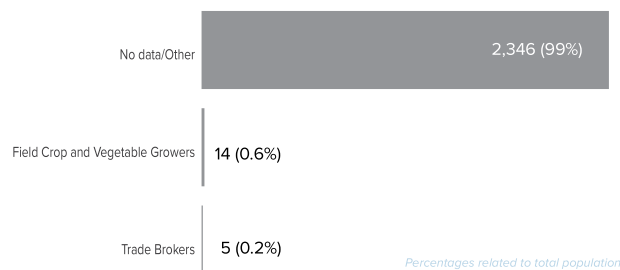

Occupation