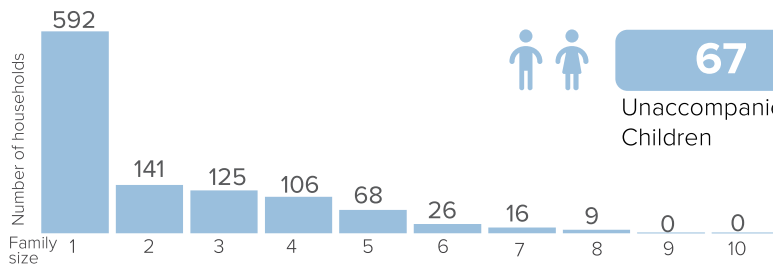

Total Arrivals from Ethiopia

2,365

 Individuals Registered
 Source: UNHCR, COR
 As of 1 June 2022

1,083

Households

Introduction:

In support of the Government of Sudan's response to the ongoing influx of refugees from Ethiopia's Tigray region to eastern Sudan, UNHCR, partners, and other UN agencies set up a new refugee settlement in Babikre-Gedaref State. First group of refugees were relocated to this site on at the end of 2020 and individual biometric registration is ongoing. The dashboard below presents the population profile for Babikre settlement.

Persons with Specific Needs

247

Individuals

67

 Unaccompanied/Separated
 Children

Country of Origin

2,365

Ethiopians

Family Size

Age-Gender Breakdown

Reproductive-Age Women/Girls

Specific Needs (top 5)

*Unaccompanied or separated child
 Source: ProGres v4/Rapp

Occupation

School Age Children and Youth

Ethnicity (Top 4)

Regions of Origin (Ethiopia)
