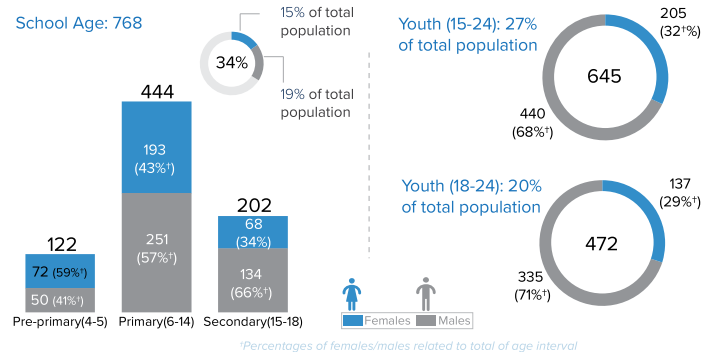

Total Arrivals from Ethiopia

2,365

 Individuals Registered
 Source: UNHCR, COR
 As of 1 June 2022

1,083

Households

Introduction:

In support of the Government of Sudan's response to the ongoing influx of refugees from Ethiopia's Tigray region to eastern Sudan, UNHCR, partners, and other UN agencies set up a new refugee settlement in Babikre-Gedaref State. First group of refugees were relocated to this site on at the end of 2020 and individual biometric registration is ongoing. The dashboard below presents the population profile for Babikre settlement.

Persons with Specific Needs

247

Individuals

67

 Unaccompanied/Separated
 Children

Country of Origin

2,365

Ethiopians

Family Size

Age-Gender Breakdown

Reproductive-Age Women/Girls

Specific Needs (top 5)

*Unaccompanied or separated child
 Source: ProGres v4/Rapp

Occupation

School Age Children and Youth

Ethnicity (Top 4)