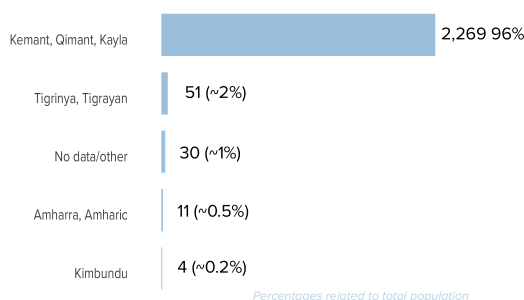

Total Arrivals from Ethiopia

2,365

 Individuals Registered
 Source: UNHCR, COR
 As of 1 June 2022

1,083

Households

Introduction:

In support of the Government of Sudan's response to the ongoing influx of refugees from Ethiopia's Tigray region to eastern Sudan, UNHCR, partners, and other UN agencies set up a new refugee settlement in Babikre-Gedaref State. First group of refugees were relocated to this site on at the end of 2020 and individual biometric registration is ongoing. The dashboard below presents the population profile for Babikre settlement.

Persons with Specific Needs

247

Individuals

67

 Unaccompanied/Separated
 Children

Country of Origin

2,365

Ethiopians

Family Size

Age-Gender Breakdown

Reproductive-Age Women/Girls

Specific Needs (top 5)

*Unaccompanied or separated child
 Source: ProGres v4/Rapp

Occupation

School Age Children and Youth

Ethnicity (Top 4)