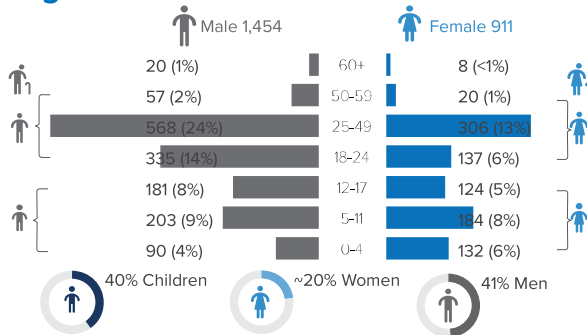

Total Arrivals from Ethiopia

2,365

 Individuals Registered
 Source: UNHCR, COR
 As of 1 June 2022

1,083

Households

Introduction:

In support of the Government of Sudan's response to the ongoing influx of refugees from Ethiopia's Tigray region to eastern Sudan, UNHCR, partners, and other UN agencies set up a new refugee settlement in Babikre-Gedaref State. First group of refugees were relocated to this site on at the end of 2020 and individual biometric registration is ongoing. The dashboard below presents the population profile for Babikre settlement.

Persons with Specific Needs

247

Individuals

67

 Unaccompanied/Separated
 Children

Country of Origin

2,365

Ethiopians

Family Size

Age-Gender Breakdown

Reproductive-Age Women/Girls

Specific Needs (top 5)

*Unaccompanied or separated child
 Source: ProGres v4/Rapp

Occupation

School Age Children and Youth

Ethnicity (Top 4)