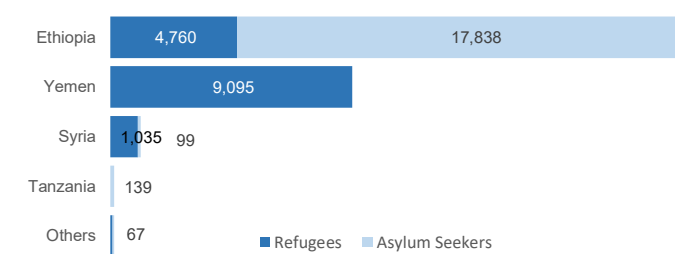

SOMALIA

Refugees and Asylum-seekers as of 31 May 2022

33,111 Registered Refugees and Asylum-seekers

12,286 Households

23,330 Women & Children (70%)

14,968 Registered Refugees

18,143 Registered Asylum-seekers

Age-Gender Demographics

Specific Needs**

** An individual can have more than one specific need

Year of Arrival

Source: UNHCR Somalia | Printing date: 10 June, 2022 | Feedback: sommoret@unhcr.org
 Somalia Data Portal: <https://data2.unhcr.org/en/situations/horn?id=197>

Country of Origin

Place of Residence (Individuals)

The boundaries and names shown and the designations used on this map do not imply official endorsement or acceptance by the United Nations.

Arrivals* (12-month trends)