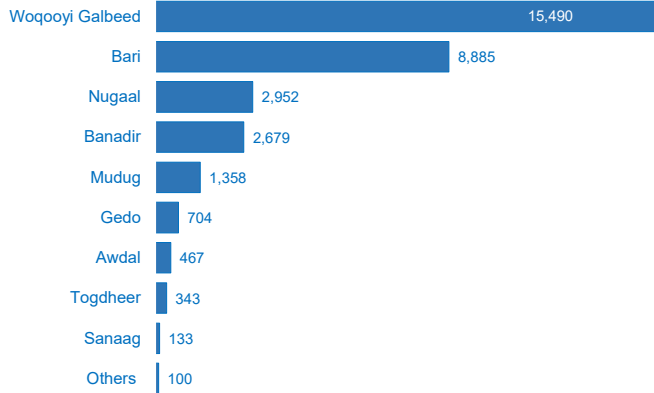

SOMALIA

Refugees and Asylum-seekers as of 31 May 2022

33,111 Registered Refugees and Asylum-seekers

12,286 Households

23,330 Women & Children (70%)

14,968 Registered Refugees

18,143 Registered Asylum-seekers

Age-Gender Demographics

Specific Needs**

** An individual can have more than one specific need

Year of Arrival

Source: UNHCR Somalia | Printing date: 10 June, 2022 | Feedback: sommoret@unhcr.org
 Somalia Data Portal: <https://data2.unhcr.org/en/situations/horn?id=197>

Country of Origin

Place of Residence (Individuals)

The boundaries and names shown and the designations used on this map do not imply official endorsement or acceptance by the United Nations.

Arrivals* (12-month trends)