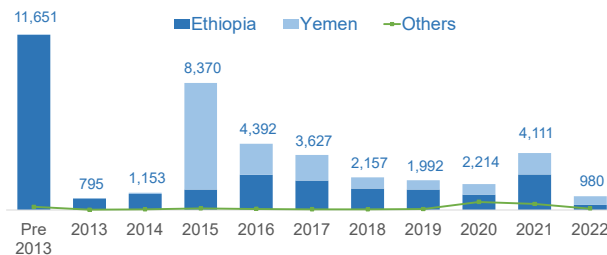

SOMALIA

Refugees and Asylum-seekers as of 31 May 2022

33,111 Registered Refugees and Asylum-seekers

12,286 Households

23,330 Women & Children (70%)

14,968 Registered Refugees

18,143 Registered Asylum-seekers

Age-Gender Demographics

Specific Needs**

** An individual can have more than one specific need

Year of Arrival

Source: UNHCR Somalia | Printing date: 10 June, 2022 | Feedback: sommoret@unhcr.org
 Somalia Data Portal: <https://data2.unhcr.org/en/situations/horn?id=197>

Country of Origin

Place of Residence (Individuals)

The boundaries and names shown and the designations used on this map do not imply official endorsement or acceptance by the United Nations.

Arrivals* (12-month trends)