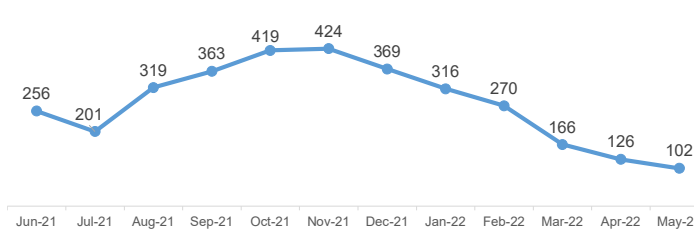

Age-Gender Demographics

Specific Needs**

** An individual can have more than one specific need

Year of Arrival

Source: UNHCR Somalia | Printing date: 10 June, 2022 | Feedback: sommoret@unhcr.org
 Somalia Data Portal: <https://data2.unhcr.org/en/situations/horn?id=197>

Country of Origin

Place of Residence (Individuals)

The boundaries and names shown and the designations used on this map do not imply official endorsement or acceptance by the United Nations.

Arrivals* (12-month trends)

Total: 3.331

* Arrival data is updated each month to reflect new arrivals recorded in proGRES

Registered* (12-month trends)

Total: 6.563

* Registration data includes new (same month) arrivals and insitu cases.