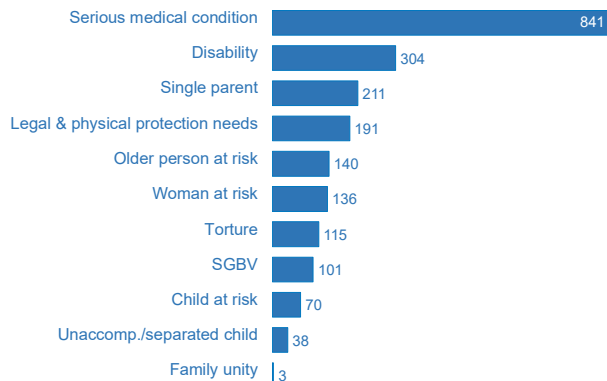

SOMALIA

Refugees and Asylum-seekers as of 31 May 2022

33,111 Registered Refugees and Asylum-seekers

12,286 Households

23,330 Women & Children (70%)

14,968 Registered Refugees

18,143 Registered Asylum-seekers

Age-Gender Demographics

Specific Needs**

** An individual can have more than one specific need

Year of Arrival

Source: UNHCR Somalia | Printing date: 10 June, 2022 | Feedback: sommoret@unhcr.org
 Somalia Data Portal: <https://data2.unhcr.org/en/situations/horn?id=197>