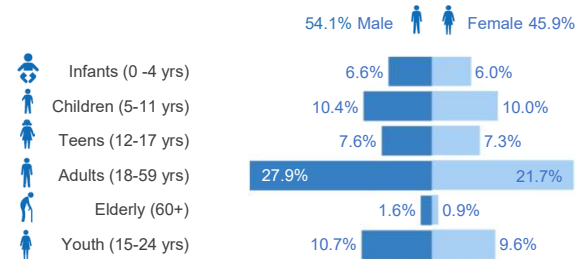

SOMALIA

Refugees and Asylum-seekers as of 31 May 2022

33,111 Registered Refugees and Asylum-seekers

12,286 Households

23,330 Women & Children (70%)

14,968 Registered Refugees

18,143 Registered Asylum-seekers

Age-Gender Demographics