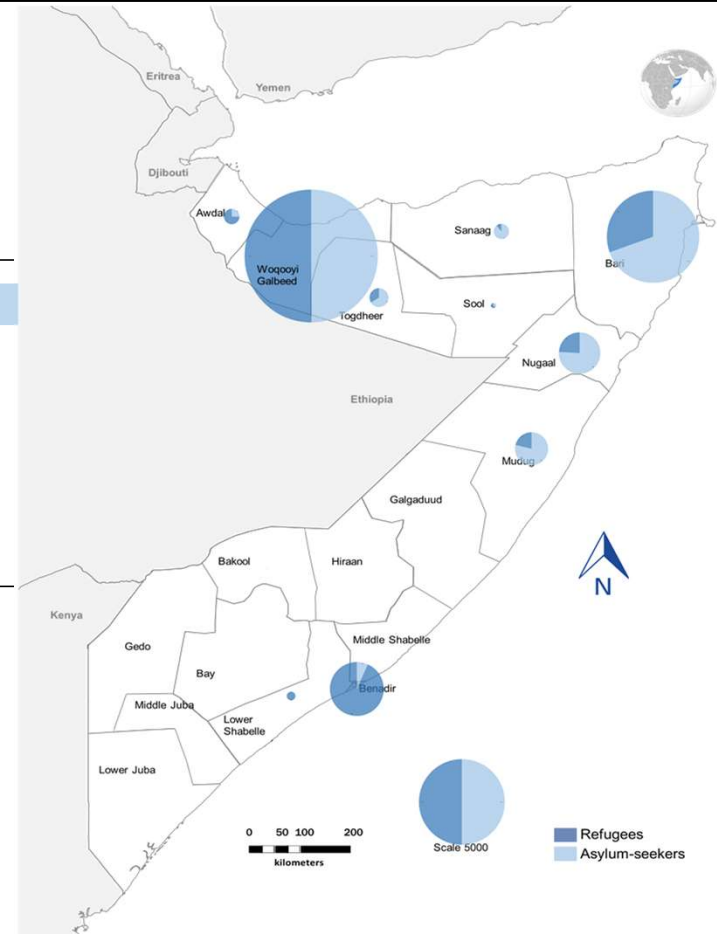

SOMALIA

Refugees and Asylum-seekers as of 31 May 2022

33,111 Registered Refugees and Asylum-seekers

12,286 Households

23,330 Women & Children (70%)

14,968 Registered Refugees

18,143 Registered Asylum-seekers

Age-Gender Demographics

Specific Needs**

** An individual can have more than one specific need

Year of Arrival

Source: UNHCR Somalia | Printing date: 10 June, 2022 | Feedback: sommoret@unhcr.org
 Somalia Data Portal: <https://data2.unhcr.org/en/situations/horn?id=197>

Country of Origin

Place of Residence (Individuals)

The boundaries and names shown and the designations used on this map do not imply official endorsement or acceptance by the United Nations.

Arrivals* (12-month trends)

Total: 3.331

* Arrival data is updated each month to reflect new arrivals recorded in proGRES

Registered* (12-month trends)

Total: 6.563

* Registration data includes new (same month) arrivals and insitu cases.