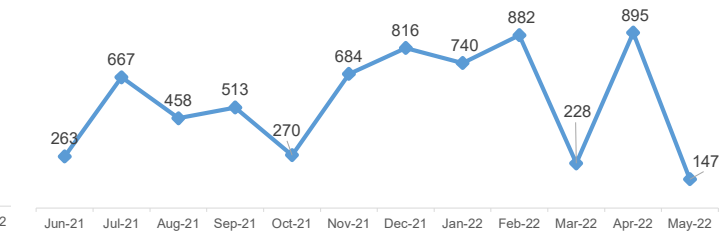

Age-Gender Demographics

Specific Needs**

** An individual can have more than one specific need

Year of Arrival

Source: UNHCR Somalia | Printing date: 10 June, 2022 | Feedback: sommoret@unhcr.org
 Somalia Data Portal: <https://data2.unhcr.org/en/situations/horn?id=197>

Country of Origin

Place of Residence (Individuals)

The boundaries and names shown and the designations used on this map do not imply official endorsement or acceptance by the United Nations.

Arrivals* (12-month trends)

Total: 3.331

* Arrival data is updated each month to reflect new arrivals recorded in proGRES

Registered* (12-month trends)

Total: 6.563

* Registration data includes new (same month) arrivals and insitu cases.