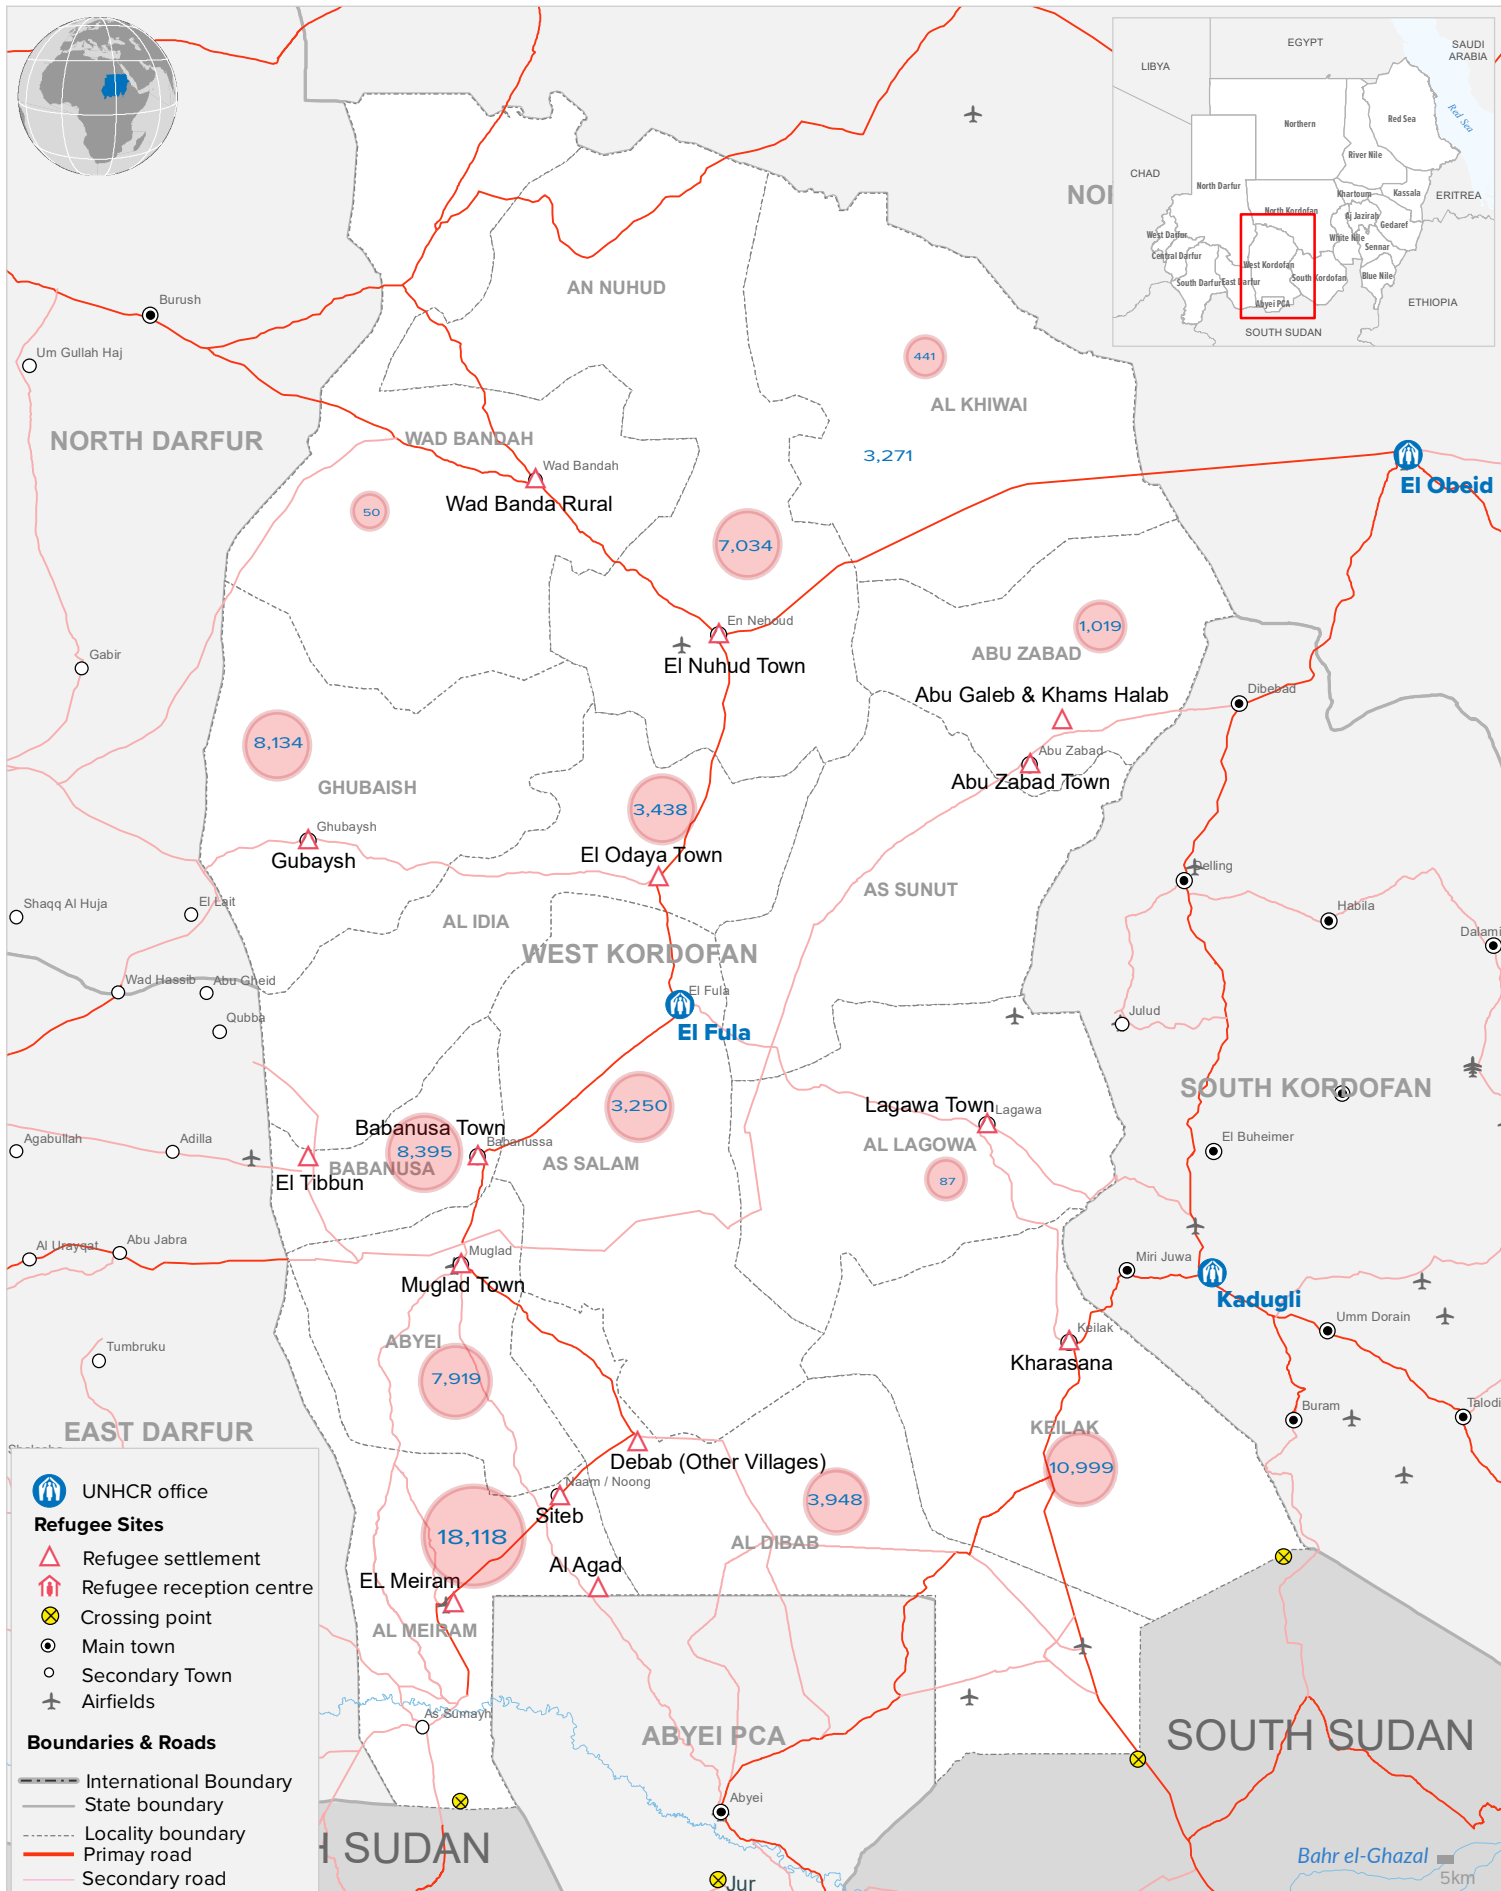

SUDAN: West Kordofan State

UNHCR Presence and Refugees Location Map

As of 31 May 2022

The depiction and use of boundaries, geographic names and related data shown on maps and included in lists, tables, documents, and databases are not warranted to be error free nor do they necessarily imply official endorsement or acceptance by the United Nations. Final status of the Abyei area is not yet determined.

Sources: Boundary (CBS, FGC, NIC) Geodata: UNHCR, OCHA. Author: UNHCR Feedback: UNCHR - Sudan, Information Management Unit - SUDKHM@unhcr.org | ITUA@unhcr.org