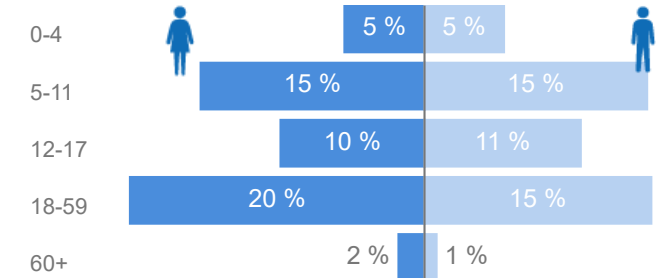

Elderly

3 %

6,034

Total Refugees

233,102

Total Asylum-Seekers

2

Female

52 %

121,704

Youth 15-24

25 %

57,165

Zones - Top 10

Level3	HHs	Individuals
Zone 3	11,205	58,346
Zone 2	8,455	54,120
Zone 1	7,419	47,076
Zone 5	9,316	43,872
Zone 4	5,921	28,660
Zone iv	3	15
Zone Vii	2	14
Zone 5A	1	5
Zone li	2	5
Zone V	1	2

Country of Origin

Country of Origin	Total
South Sudan	231,933
Sudan	106
Democratic Republic of the Congo	72
Ethiopia	2
Burundi	1
Rwanda	1

Age & Gender Breakdown

Specific Needs - Top 7

New Registration by Month

Occupation - Top 5

* Age is between 18 - 59 years for Occupation

Assistance Status