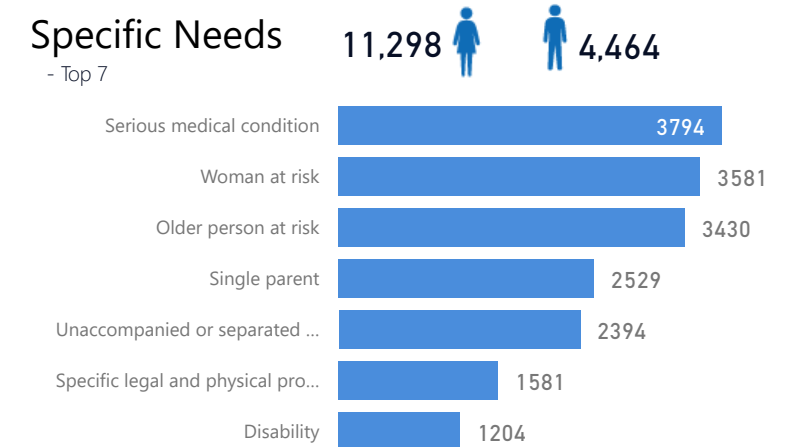

Elderly

3 %

6,034

Total Refugees

233,102

Total Asylum-Seekers

2

Female

52 %

121,704

Youth 15-24

25 %

57,165

Zones - Top 10

Level3	HHs	Individuals
Zone 3	11,205	58,346
Zone 2	8,455	54,120
Zone 1	7,419	47,076
Zone 5	9,316	43,872
Zone 4	5,921	28,660
Zone iv	3	15
Zone Vii	2	14
Zone 5A	1	5
Zone li	2	5
Zone V	1	2

Country of Origin

Country of Origin	Total
South Sudan	231,933
Sudan	106
Democratic Republic of the Congo	72
Ethiopia	2
Burundi	1
Rwanda	1

Age & Gender Breakdown

Specific Needs - Top 7

New Registration by Month

Occupation - Top 5

* Age is between 18 - 59 years for Occupation

Assistance Status