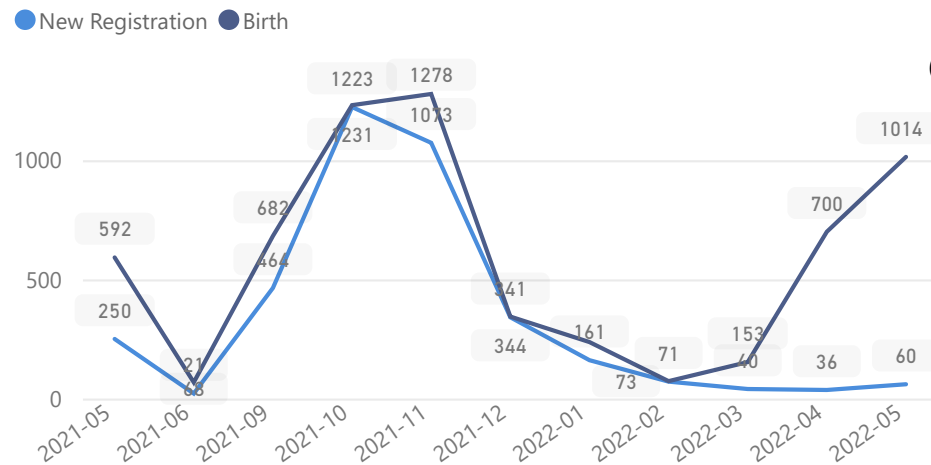

Uganda - Refugee Statistics May 2022 - Bidibidi

Total Population

233,104

Total Households

42,319

Women and Children

84 %

194,289

52 %

121,704

Youth 15-24

25 %

57,165

Zones - Top 10

Level3	HHs	Individuals
Zone 3	11,205	58,346
Zone 2	8,455	54,120
Zone 1	7,419	47,076
Zone 5	9,316	43,872
Zone 4	5,921	28,660
Zone iv	3	15
Zone Vii	2	14
Zone 5A	1	5
Zone li	2	5
Zone V	1	2

Country of Origin

Country of Origin	Total
South Sudan	231,933
Sudan	106
Democratic Republic of the Congo	72
Ethiopia	2
Burundi	1
Rwanda	1

Age & Gender Breakdown

Specific Needs - Top 7

New Registration by Month

Occupation - Top 5

* Age is between 18 - 59 years for Occupation

Assistance Status