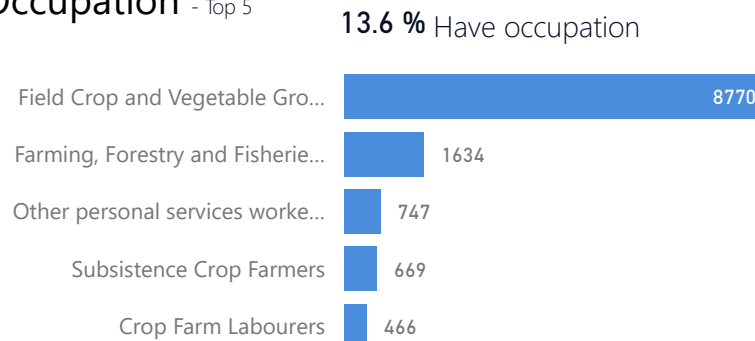

Country of Origin

Country of Origin	Total
South Sudan	231,933
Sudan	106
Democratic Republic of the Congo	72
Ethiopia	2
Burundi	1
Rwanda	1

Age & Gender Breakdown

Specific Needs - Top 7

New Registration by Month

Occupation - Top 5

* Age is between 18 - 59 years for Occupation

Assistance Status