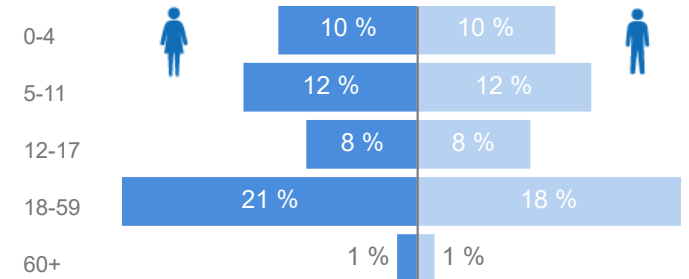

Total Refugees

113,620

Total Asylum-Seekers

3,475

Female
51 %
60,057

Youth 15-24
19 %
22,817

Zones - Top 10

Level3	HHs	Individuals
Sweswe	6,239	21,656
Byabakora	5,207	19,872
Bwiriza	4,888	17,786
Itambabiniga	4,504	15,920
Mukondo	3,999	15,390
Kakoni	2,084	7,415
Buliti	1,883	6,789
Kaborogota	1,730	6,111
Bukere	1,263	5,903
Makindye Division	44	132

Country of Origin

Country of Origin	Total
Democratic Republic of the Congo	110,579
Burundi	3,205
Rwanda	3,188
South Sudan	86
Congo, Republic of the	13
Kenya	13
Somalia	8

Age & Gender Breakdown

Specific Needs - Top 7

New Registration by Month

Occupation - Top 5

* Age is between 18 - 59 years for Occupation

Assistance Status