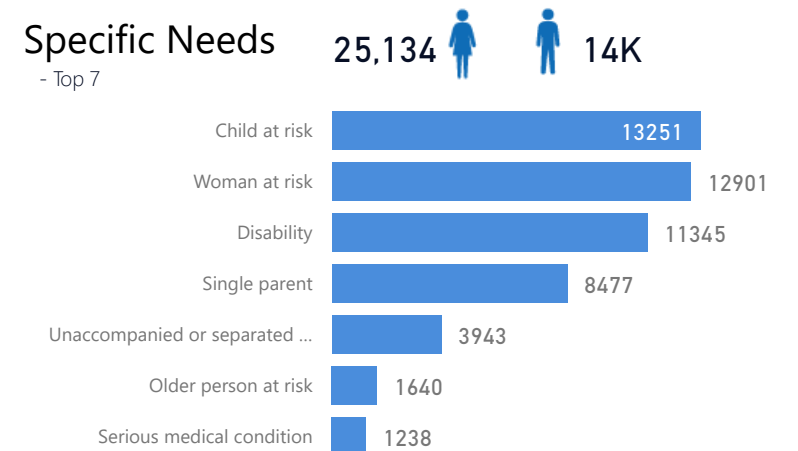

Uganda - Refugee Statistics May 2022 - Kyaka li

Total Population

117,095

Total Households

31,733

Women and Children

81 %
94,406

Elderly
2 %
2,879

Total Refugees

113,620

Total Asylum-Seekers

3,475

Female
51 %
60,057

Youth 15-24
19 %
22,817

Zones - Top 10

Level3	HHs	Individuals
Sweswe	6,239	21,656
Byabakora	5,207	19,872
Bwiriza	4,888	17,786
Itambabiniga	4,504	15,920
Mukondo	3,999	15,390
Kakoni	2,084	7,415
Buliti	1,883	6,789
Kaborogota	1,730	6,111
Bukere	1,263	5,903
Makindye Division	44	132

Country of Origin

Country of Origin	Total
Democratic Republic of the Congo	110,579
Burundi	3,205
Rwanda	3,188
South Sudan	86
Congo, Republic of the	13
Kenya	13
Somalia	8

Age & Gender Breakdown

Specific Needs - Top 7

New Registration by Month

Occupation - Top 5

* Age is between 18 - 59 years for Occupation

Assistance Status