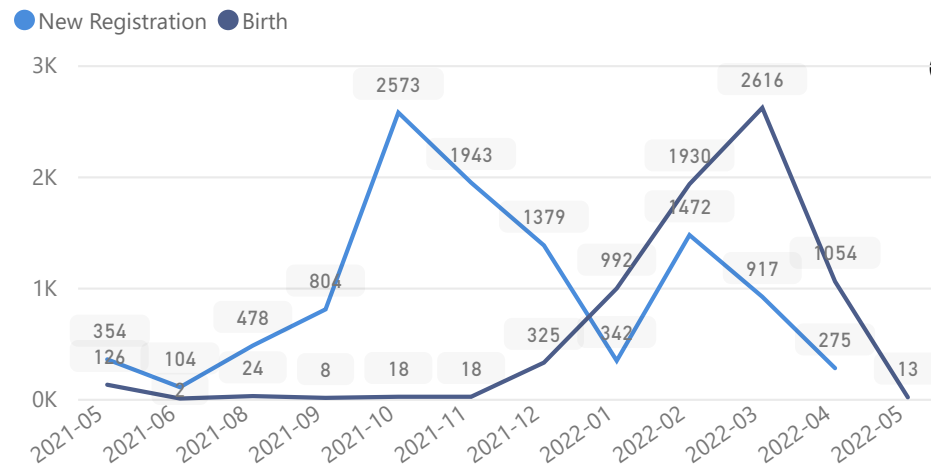

Total Refugees

113,620

Total Asylum-Seekers

3,475

Female
51 %
60,057

Youth 15-24
19 %
22,817

Zones - Top 10

Level3	HHs	Individuals
Sweswe	6,239	21,656
Byabakora	5,207	19,872
Bwiriza	4,888	17,786
Itambabiniga	4,504	15,920
Mukondo	3,999	15,390
Kakoni	2,084	7,415
Buliti	1,883	6,789
Kaborogota	1,730	6,111
Bukere	1,263	5,903
Makindye Division	44	132

Country of Origin

Country of Origin	Total
Democratic Republic of the Congo	110,579
Burundi	3,205
Rwanda	3,188
South Sudan	86
Congo, Republic of the	13
Kenya	13
Somalia	8

Age & Gender Breakdown

Specific Needs - Top 7

New Registration by Month

Occupation - Top 5

* Age is between 18 - 59 years for Occupation

Assistance Status