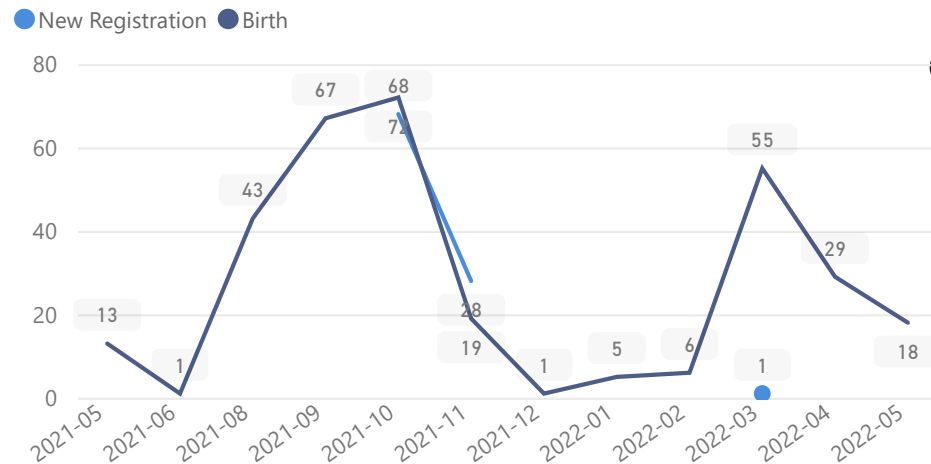

Uganda - Refugee Statistics May 2022 - Oruchinga

Total Population

7,531

Total Households

1,683

Women and Children

81 %
6,071

Elderly
3 %
238

Total Refugees

7,531

Total Asylum-Seekers

-

Female
52 %
3,884

Youth 15-24
21 %
1,597

Zones - Top 10

Level3	HHs	Individuals
Kifunjo	522	2,208
Michinga	438	1,976
Busheka	421	1,911
Rurongo	184	891
Kazinga	129	534
Isingiro	1	6
Makindye Division	2	6
Rubondo	1	6
Oruchinga	1	2

Country of Origin

Country of Origin	Total
Democratic Republic of the Congo	3,800
Rwanda	1,978
Burundi	1,709
South Sudan	51
Albania	1
Sudan	1

Age & Gender Breakdown

Specific Needs

- Top 7

New Registration by Month

Occupation - Top 5

40.1 % Have occupation

* Age is between 18 - 59 years for Occupation

Assistance Status