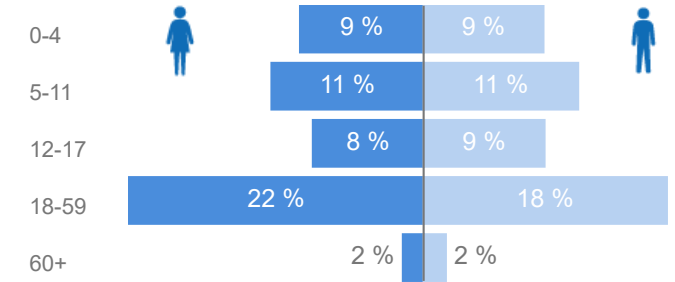

Uganda - Refugee Statistics May 2022 - Oruchinga

Total Population

7,531

Total Households

1,683

Women and Children

81 %
6,071

Elderly
3 %
238

Total Refugees

7,531

Total Asylum-Seekers

-

Female
52 %
3,884

Youth 15-24
21 %
1,597

Zones - Top 10

Level3	HHs	Individuals
Kifunjo	522	2,208
Michinga	438	1,976
Busheka	421	1,911
Rurongo	184	891
Kazinga	129	534
Isingiro	1	6
Makindye Division	2	6
Rubondo	1	6
Oruchinga	1	2

Country of Origin

Country of Origin	Total
Democratic Republic of the Congo	3,800
Rwanda	1,978
Burundi	1,709
South Sudan	51
Albania	1
Sudan	1

Age & Gender Breakdown

Specific Needs

- Top 7

New Registration by Month

Occupation - Top 5

40.1 % Have occupation

* Age is between 18 - 59 years for Occupation

Assistance Status