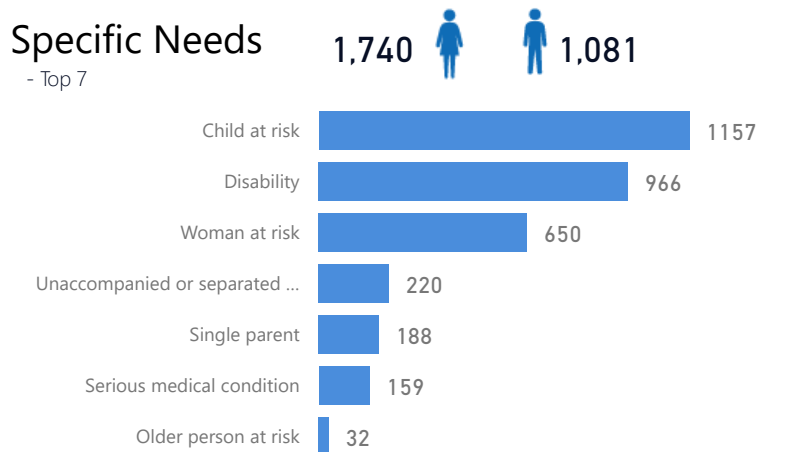

Uganda - Refugee Statistics May 2022 - Oruchinga

Total Population

7,531

Total Households

1,683

Women and Children

81 %
6,071

Elderly
3 %
238

Total Refugees

7,531

Total Asylum-Seekers

-

Female
52 %
3,884

Youth 15-24
21 %
1,597

Zones - Top 10

Level3	HHs	Individuals
Kifunjo	522	2,208
Michinga	438	1,976
Busheka	421	1,911
Rurongo	184	891
Kazinga	129	534
Isingiro	1	6
Makindye Division	2	6
Rubondo	1	6
Oruchinga	1	2

Country of Origin

Country of Origin	Total
Democratic Republic of the Congo	3,800
Rwanda	1,978
Burundi	1,709
South Sudan	51
Albania	1
Sudan	1

Age & Gender Breakdown

Specific Needs

- Top 7

New Registration by Month

Occupation - Top 5

40.1 % Have occupation

* Age is between 18 - 59 years for Occupation

Assistance Status