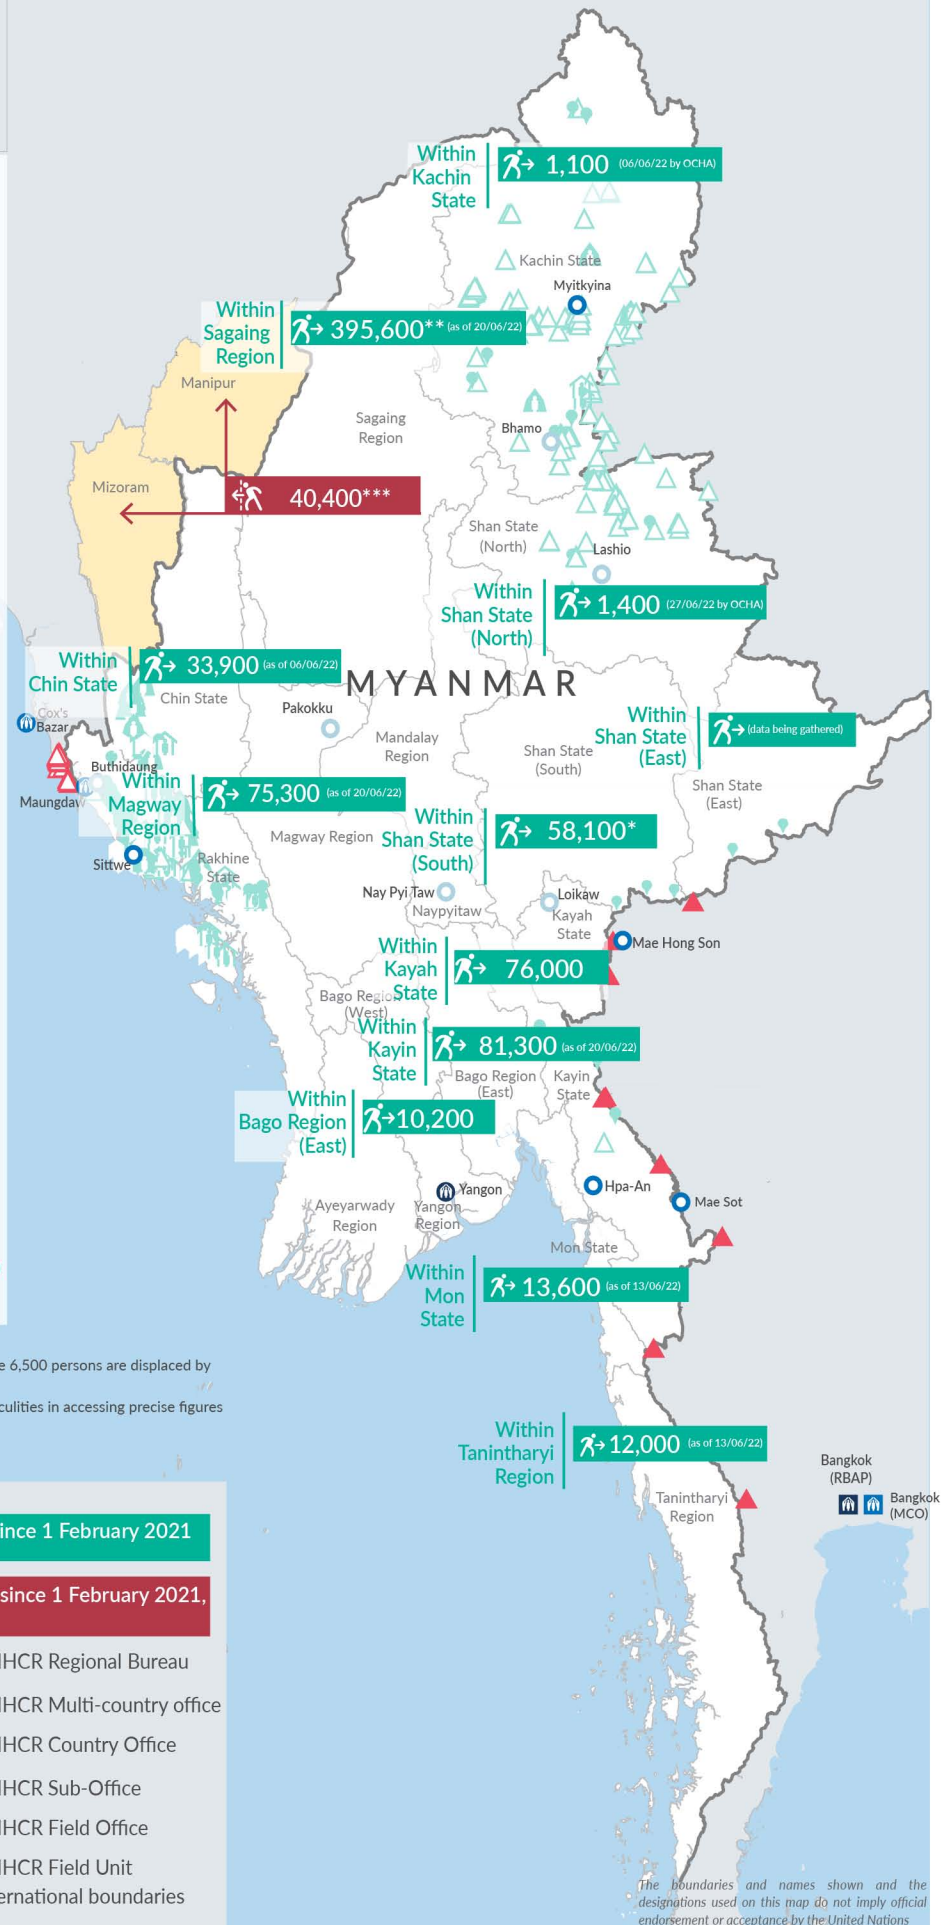

Key figures

Estimated # of IDPs **758,500**
 Estimated # of displaced to neighbouring countries **40,400**

Estimated displacement figures by Month

*51,600 persons are displaced by armed conflict in neighbouring Kayah State while 6,500 persons are displaced by inter-EAO conflict between SSPP and RCSS
 **Number may fluctuate in Sagaing Region due to the uncertain situation and difficulties in accessing precise figures
 ***Estimates by UNHCR
 ****Range of figures was used while data collection was in progress

Estimated internal displacement within Myanmar since 1 February 2021 (rounded to the nearest hundred)

Estimated displacement to neighbouring countries since 1 February 2021, who remain displaced (rounded to the nearest hundred)

Key figures

1,105,100

Estimated total IDPs within Myanmar

346,600
 Estimated # of IDPs displaced prior to 1 Feb 2021
 (As of 31 December, 2021)

758,500
 Estimated # of IDPs displaced post 1 Feb 2021
 (As of 27 Jun, 2022)

 Prior to 1 Feb 2021

 Post 1 Feb 2021

Estimated total internally displaced person (IDPs) within Myanmar (as of 27 Jun 2022)

State/Region	Prior to 1 Feb 2021 IDPs	Post 1 Feb 2021 IDPs	Total # of IDPs within Myanmar
Shan State (North)	9,500	1,400	10,900
Bago Region (East)	1,200	10,200	11,400
Tanintharyi Region	-	12,000	12,000
Mon State	-	13,600	13,600
Rakhine State (North)	34,700	-	34,700
Chin State	6,300	33,900	40,200
Shan State (South)	-	58,100	58,100
Magway Region	-	75,300	75,300
Kayah State	-	76,000	76,000
Kachin State	92,500	1,100	93,600
Kayin State	14,000	81,300	95,300
Rakhine State (Central)	188,400	-	188,400
Sagaing Region	-	395,600	395,600
Grand Total	346,600	758,500	1,105,100