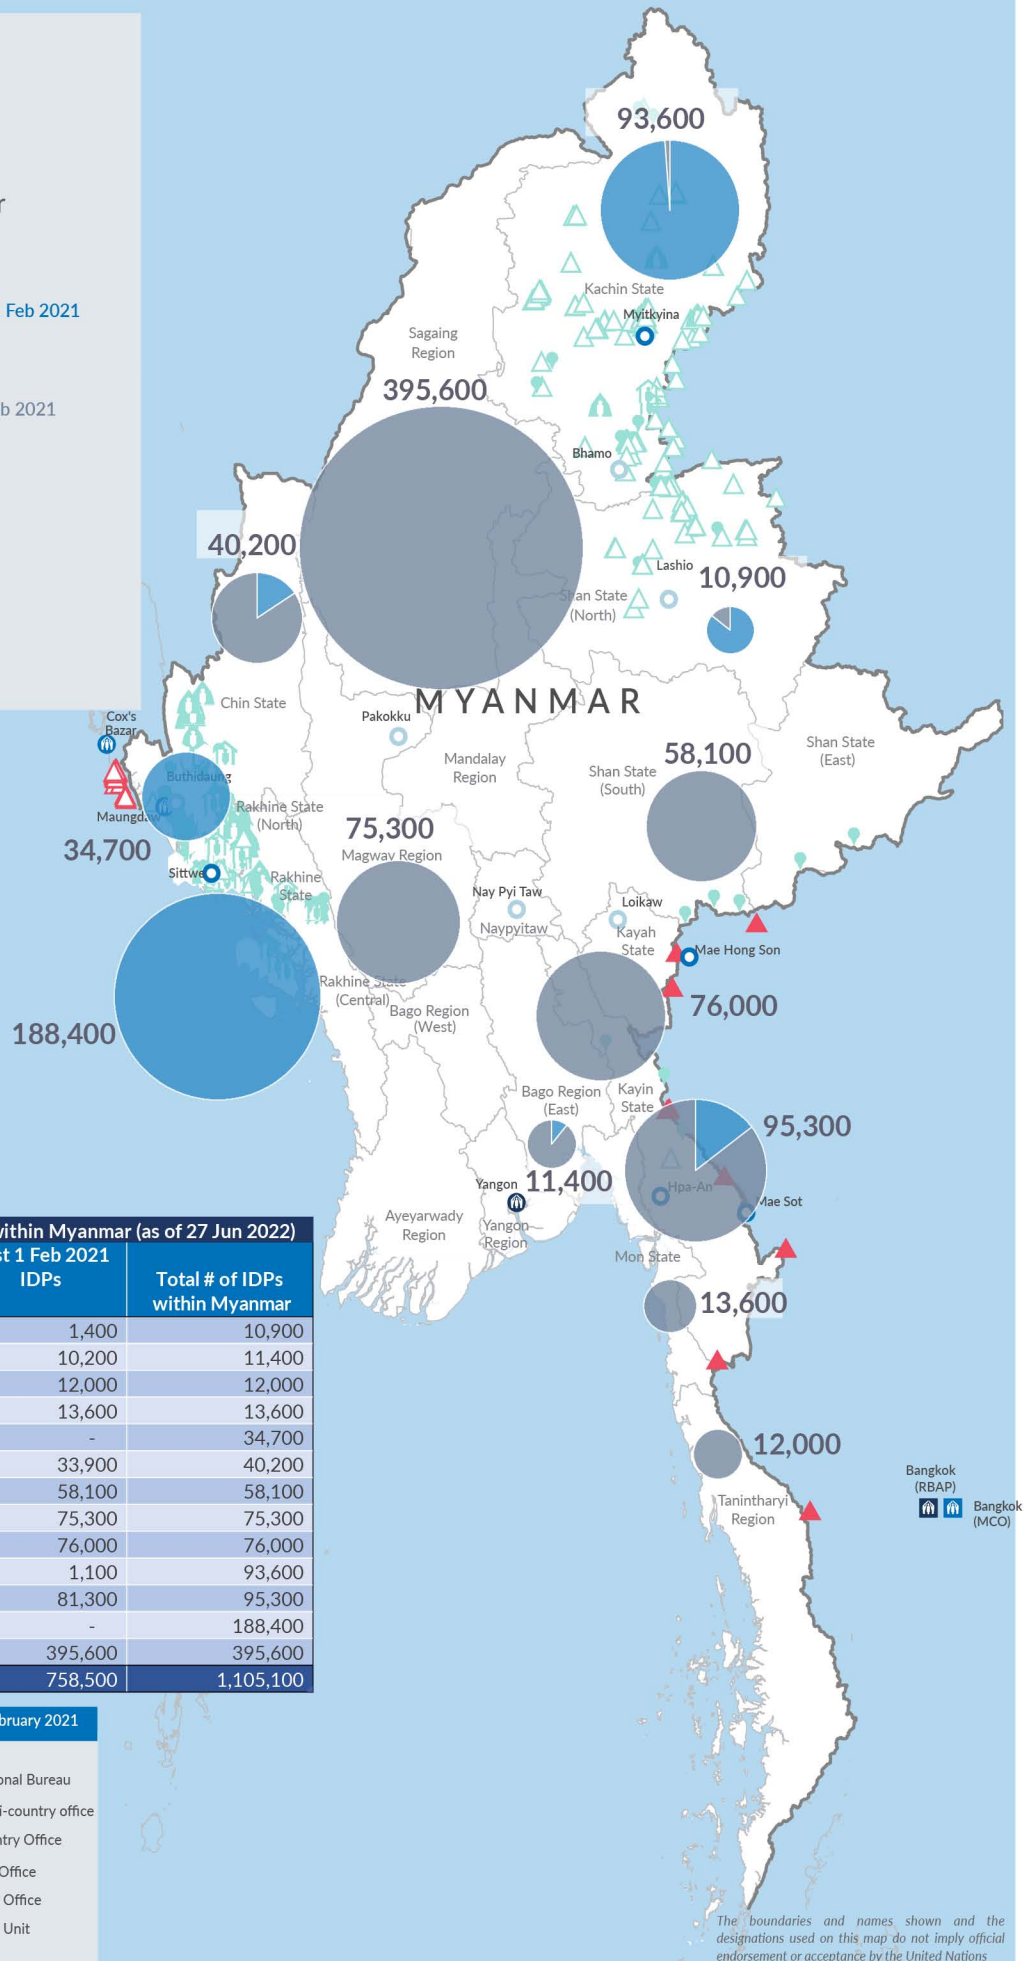

Key figures

Estimated # of IDPs **758,500**
 Estimated # of displaced to neighbouring countries **40,400**

Estimated displacement figures by Month

*51,600 persons are displaced by armed conflict in neighbouring Kayah State while 6,500 persons are displaced by inter-EAO conflict between SSPP and RCSS
 **Number may fluctuate in Sagaing Region due to the uncertain situation and difficulties in accessing precise figures
 ***Estimates by UNHCR
 ****Range of figures was used while data collection was in progress

Estimated internal displacement within Myanmar since 1 February 2021 (rounded to the nearest hundred)

Estimated displacement to neighbouring countries since 1 February 2021, who remain displaced (rounded to the nearest hundred)

Key figures

1,105,100

Estimated total IDPs within Myanmar

346,600
 Estimated # of IDPs displaced prior to 1 Feb 2021
 (As of 31 December, 2021)

758,500
 Estimated # of IDPs displaced post 1 Feb 2021
 (As of 27 Jun, 2022)

 Prior to 1 Feb 2021

 Post 1 Feb 2021

Estimated total internally displaced person (IDPs) within Myanmar (as of 27 Jun 2022)

State/Region	Prior to 1 Feb 2021 IDPs	Post 1 Feb 2021 IDPs	Total # of IDPs within Myanmar
Shan State (North)	9,500	1,400	10,900
Bago Region (East)	1,200	10,200	11,400
Tanintharyi Region	-	12,000	12,000
Mon State	-	13,600	13,600
Rakhine State (North)	34,700	-	34,700
Chin State	6,300	33,900	40,200
Shan State (South)	-	58,100	58,100
Magway Region	-	75,300	75,300
Kayah State	-	76,000	76,000
Kachin State	92,500	1,100	93,600
Kayin State	14,000	81,300	95,300
Rakhine State (Central)	188,400	-	188,400
Sagaing Region	-	395,600	395,600
Grand Total	346,600	758,500	1,105,100