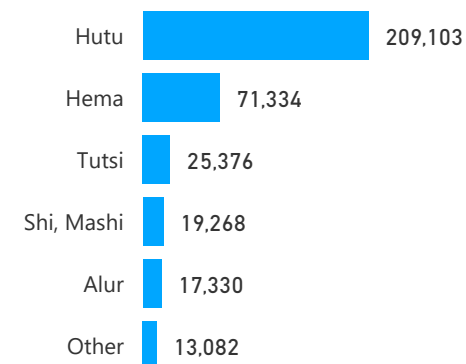

8 %
118,249

Female

52 %
788,794

Youth

24 %
361,151

Age & Gender Breakdown

Registered New Arrivals by Arrival Month

Population by Location

* Kampala includes other Urban areas

Top 3 by Country of Origin

South Sudanese by Ethnicity - Top 6

Congolese by Ethnicity - Top 6

Specific Needs - Top 6

Access to Food Assistance