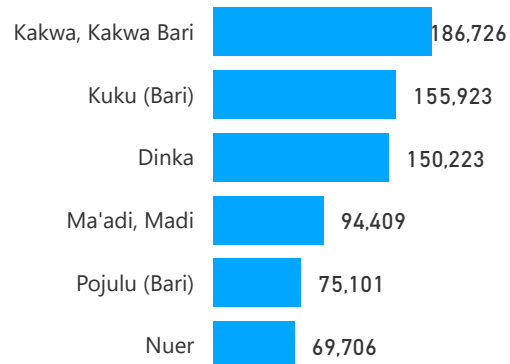

81 %
1,232,936

Elderly

3 %
41,230

Total Refugees

1,489,558

Total Asylum-Seekers

39,714

Living in Urban areas

8 %
118,249

Female

52 %
788,794

Youth

24 %
361,151

Age & Gender Breakdown

Registered New Arrivals by Arrival Month

Population by Location

* Kampala includes other Urban areas

Top 3 by Country of Origin

South Sudanese by Ethnicity - Top 6

Congolese by Ethnicity - Top 6

Specific Needs - Top 6

Access to Food Assistance