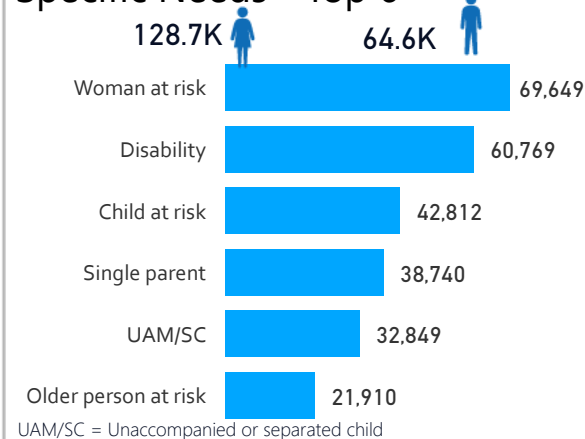

8 %
118,249

Female

52 %
788,794

Youth

24 %
361,151

Age & Gender Breakdown

Registered New Arrivals by Arrival Month

Population by Location

* Kampala includes other Urban areas

Top 3 by Country of Origin

South Sudanese by Ethnicity - Top 6

Congolese by Ethnicity - Top 6

Specific Needs - Top 6

Access to Food Assistance