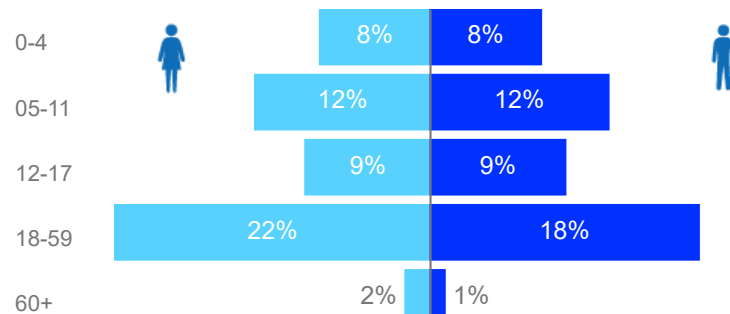

81 %
1,232,936

Elderly

3 %
41,230

Total Refugees

1,489,558

Total Asylum-Seekers

39,714

Living in Urban areas

8 %
118,249

Female

52 %
788,794

Youth

24 %
361,151

Age & Gender Breakdown

Registered New Arrivals by Arrival Month

Population by Location