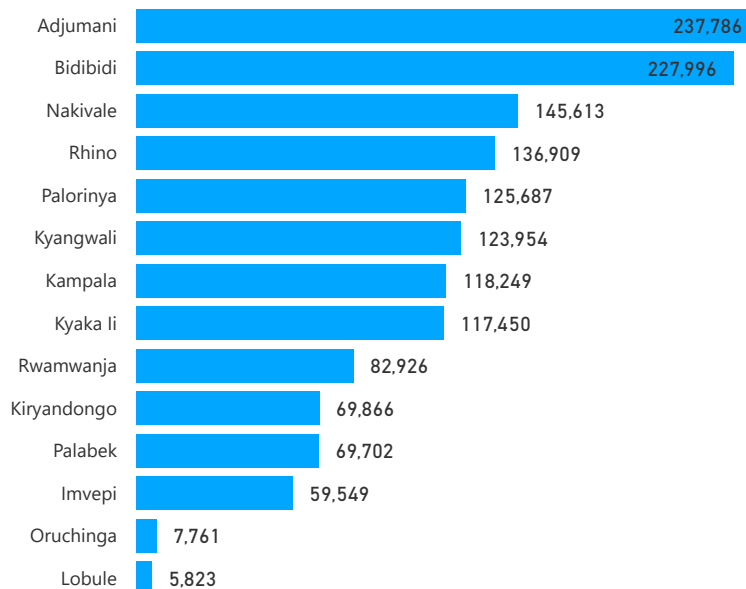

81 %
1,232,936

Elderly

3 %
41,230

Total Refugees

1,489,558

Total Asylum-Seekers

39,714

Living in Urban areas

8 %
118,249

Female

52 %
788,794

Youth

24 %
361,151

Age & Gender Breakdown

Registered New Arrivals by Arrival Month

Population by Location

* Kampala includes other Urban areas

Top 3 by Country of Origin

South Sudanese by Ethnicity - Top 6

Congolese by Ethnicity - Top 6

Specific Needs - Top 6

Access to Food Assistance