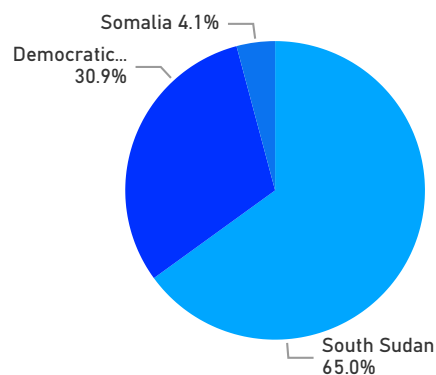

81 %
1,232,936

Elderly

3 %
41,230

Total Refugees

1,489,558

Total Asylum-Seekers

39,714

Living in Urban areas

8 %
118,249

Female

52 %
788,794

Youth

24 %
361,151

Age & Gender Breakdown

Registered New Arrivals by Arrival Month

Population by Location

* Kampala includes other Urban areas

Top 3 by Country of Origin

South Sudanese by Ethnicity - Top 6

Congolese by Ethnicity - Top 6

Specific Needs - Top 6

Access to Food Assistance