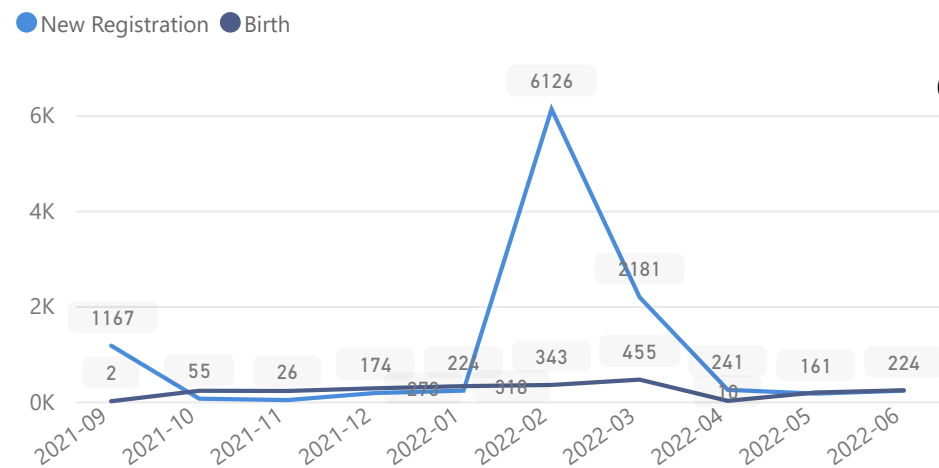

New Registration by Month