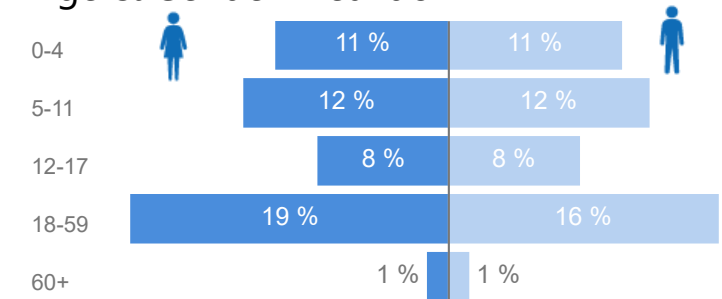

# Uganda - Refugee Statistics June 2022 - Rwamwanja

Total Population

**82,926**

Total Refugees

**81,737**

Total Households

**19,480**

Total Asylum-Seekers

## Age & Gender Breakdown

## Occupation - Top 5

\* Age is between 18 - 59 years for Occupation