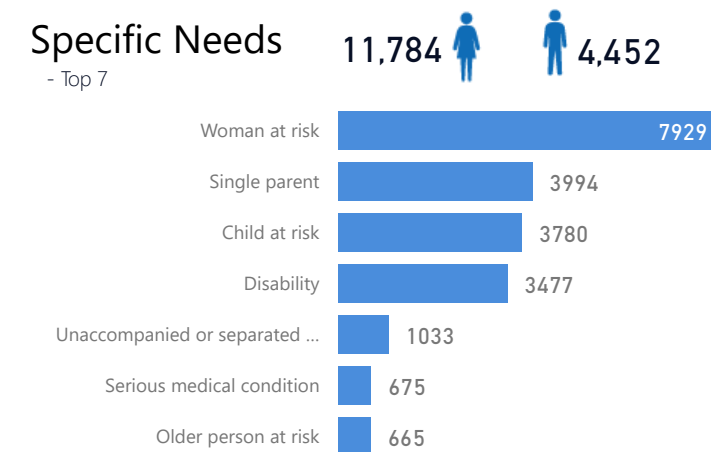

Specific Needs - Top 7