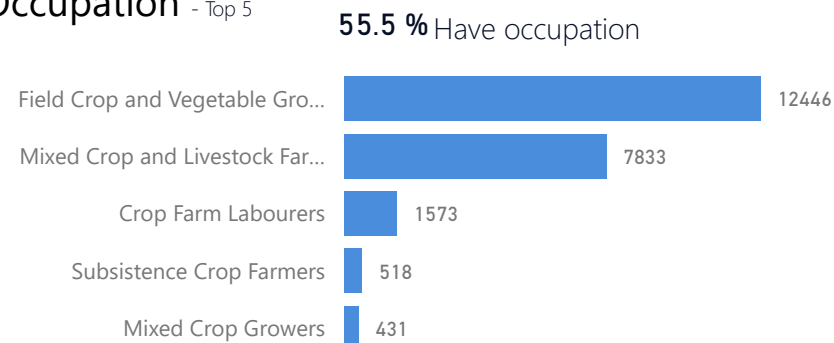

## Age & Gender Breakdown

## Country of Origin

Country of Origin	Total
Democratic Republic of the Congo	82,394
Rwanda	334
South Sudan	123
Burundi	47
Somalia	12
Kenya	7

## Specific Needs - Top 7

## Occupation - Top 5

\* Age is between 18 - 59 years for Occupation