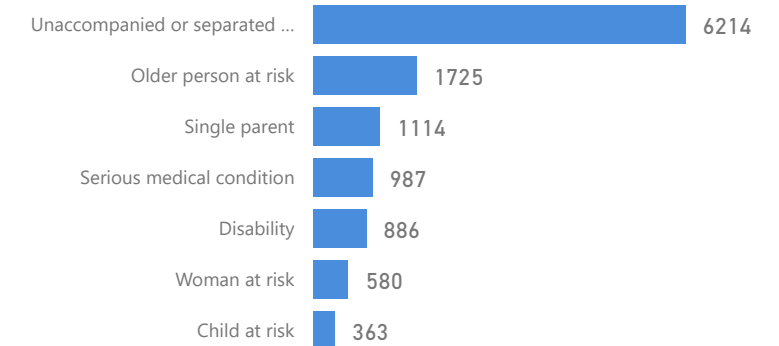

Uganda - Refugee Statistics June 2022 - Rhino

Total Population
136,909

Total Refugees
136,901

Total Households
32,146

Total Asylum-Seekers
8

Zones

Level3	HHs	Individuals
Zone Vii	12,664	44,270
Zone Vi	6,668	28,440
Zone Ii	4,388	18,426
Zone I	2,709	15,715
Zone V	2,188	14,881
Zone Iv	2,436	10,620
Zone Iii	1,003	4,886

Age & Gender Breakdown

Women and Children
81 %
111,091

Female
51 %
69,298

Elderly
2 %
3,035

Youth 15-24
27 %
37,497

Country of Origin

Country of Origin	Total
South Sudan	130,934
Democratic Republic of the Congo	5,077
Sudan	797
Rwanda	43
Burundi	18

Specific Needs

- Top 7

6,402 **4,730**

New Registration by Month

Occupation - Top 5

Assistance Status

* Age is between 18 - 59 years for Occupation