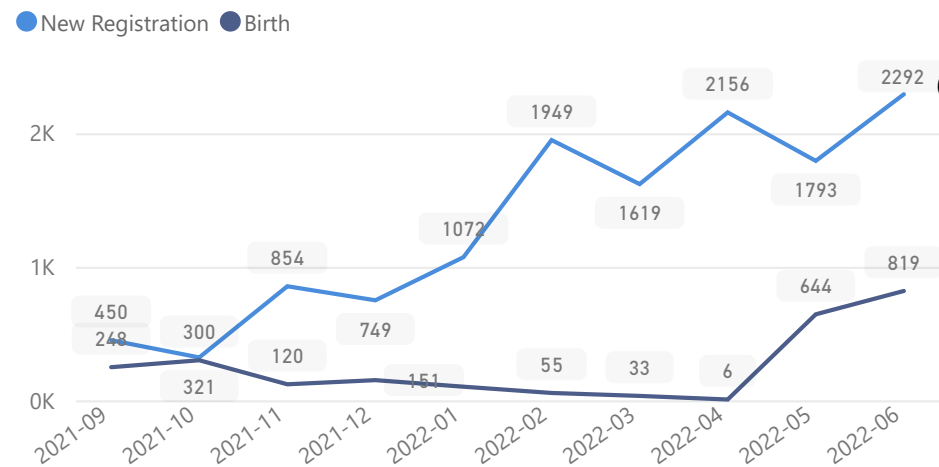

Uganda - Refugee Statistics June 2022 - Rhino

Total Population
136,909

Total Refugees
136,901

Total Households
32,146

Total Asylum-Seekers
8

Zones

Level3	HHs	Individuals
Zone Vii	12,664	44,270
Zone Vi	6,668	28,440
Zone Ii	4,388	18,426
Zone I	2,709	15,715
Zone V	2,188	14,881
Zone Iv	2,436	10,620
Zone Iii	1,003	4,886

Age & Gender Breakdown

Women and Children
81 %
111,091

Female
51 %
69,298

Elderly
2 %
3,035

Youth 15-24
27 %
37,497

Country of Origin

Country of Origin	Total
South Sudan	130,934
Democratic Republic of the Congo	5,077
Sudan	797
Rwanda	43
Burundi	18

Specific Needs

- Top 7

6,402 **4,730**

New Registration by Month

Occupation - Top 5

Assistance Status

* Age is between 18 - 59 years for Occupation