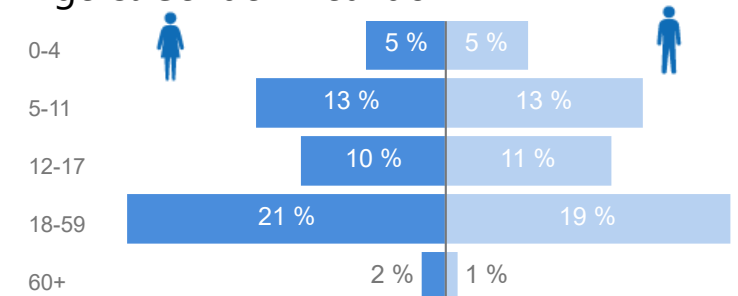

Uganda - Refugee Statistics June 2022 - Rhino

Total Population
136,909

Total Refugees
136,901

Total Households
32,146

Total Asylum-Seekers
8

Zones

Level3	HHs	Individuals
Zone Vii	12,664	44,270
Zone Vi	6,668	28,440
Zone Ii	4,388	18,426
Zone I	2,709	15,715
Zone V	2,188	14,881
Zone Iv	2,436	10,620
Zone Iii	1,003	4,886

Age & Gender Breakdown

Women and Children
81 %
111,091

Female
51 %
69,298

Elderly
2 %
3,035

Youth 15-24
27 %
37,497

Country of Origin

Country of Origin	Total
South Sudan	130,934
Democratic Republic of the Congo	5,077
Sudan	797
Rwanda	43
Burundi	18

Specific Needs

- Top 7

6,402 **4,730**

New Registration by Month

Occupation - Top 5

Assistance Status

* Age is between 18 - 59 years for Occupation