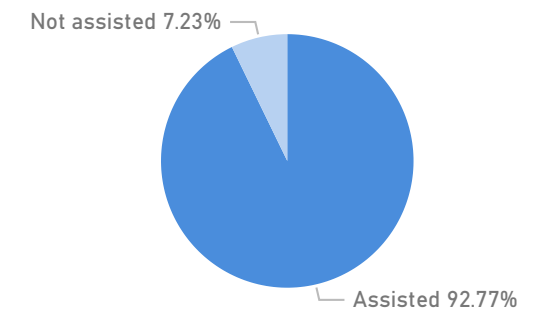

Uganda - Refugee Statistics June 2022 - Rhino

Total Population
136,909

Total Refugees
136,901

Total Households
32,146

Total Asylum-Seekers
8

Zones

Level3	HHs	Individuals
Zone Vii	12,664	44,270
Zone Vi	6,668	28,440
Zone Ii	4,388	18,426
Zone I	2,709	15,715
Zone V	2,188	14,881
Zone Iv	2,436	10,620
Zone Iii	1,003	4,886

Age & Gender Breakdown

Women and Children
81 %
111,091

Female
51 %
69,298

Elderly
2 %
3,035

Youth 15-24
27 %
37,497

Country of Origin

Country of Origin	Total
South Sudan	130,934
Democratic Republic of the Congo	5,077
Sudan	797
Rwanda	43
Burundi	18

Specific Needs

- Top 7

6,402 **4,730**

New Registration by Month

Occupation - Top 5

Assistance Status

* Age is between 18 - 59 years for Occupation