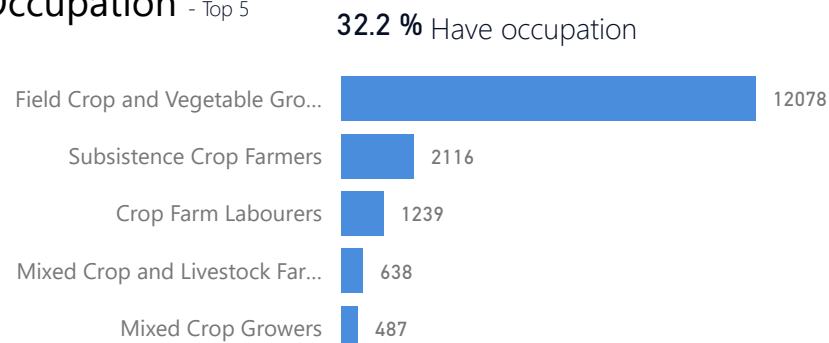

Uganda - Refugee Statistic June 2022 - Nakivale

Total Population
145,613

Total Refugees
138,140

Total Households
39,672

Total Asylum-Seekers
7,473

Zones

Level3	HHS	Individuals
Base Camp	17,702	66,958
Rubondo	12,357	46,895
Juru	5,430	23,131

Age & Gender Breakdown

Women and Children
77 %
112,465

Female
50 %
72,624

Elderly
3 %
3,662

Youth 15-24
22 %
31,661

Country of Origin

Country of Origin	Total
Democratic Republic of the Congo	82,681
Burundi	31,142
Rwanda	17,437
Somalia	12,208
Eritrea	1,099
Ethiopia	777
South Sudan	209
Kenya	22
Sudan	15
United Republic of Tanzania	7

Specific Needs

New Registration by Month

Occupation - Top 5

* Age is between 18 - 59 years for Occupation

Assistance Status