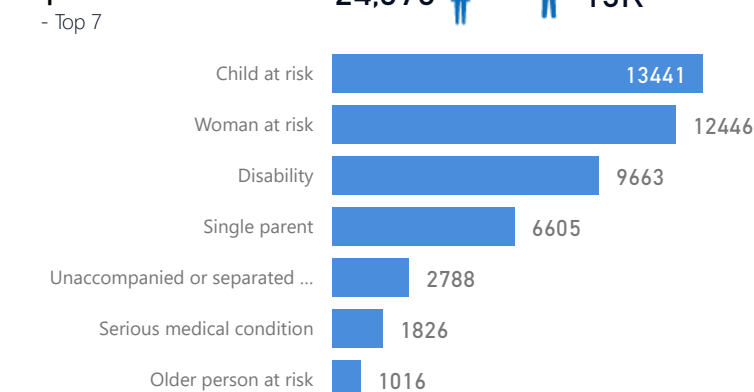

Uganda - Refugee Statistic June 2022 - Nakivale

Total Population
145,613

Total Refugees
138,140

Total Households
39,672

Total Asylum-Seekers
7,473

Zones

Level3	HHS	Individuals
Base Camp	17,702	66,958
Rubondo	12,357	46,895
Juru	5,430	23,131

Age & Gender Breakdown

Women and Children
77 %
112,465

Female
50 %
72,624

Elderly
3 %
3,662

Youth 15-24
22 %
31,661

Country of Origin

Country of Origin	Total
Democratic Republic of the Congo	82,681
Burundi	31,142
Rwanda	17,437
Somalia	12,208
Eritrea	1,099
Ethiopia	777
South Sudan	209
Kenya	22
Sudan	15
United Republic of Tanzania	7

Specific Needs

New Registration by Month

Occupation - Top 5

* Age is between 18 - 59 years for Occupation

Assistance Status