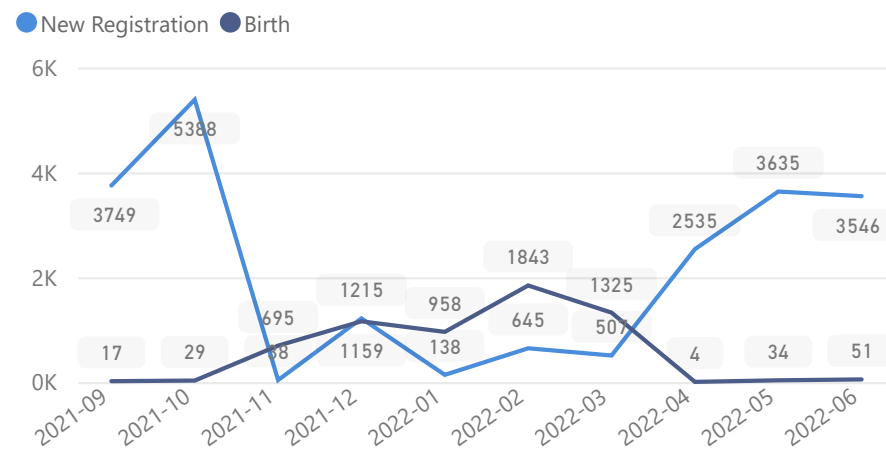

Uganda - Refugee Statistic June 2022 - Nakivale

Total Population
145,613

Total Refugees
138,140

Total Households
39,672

Total Asylum-Seekers
7,473

Zones

Level3	HHS	Individuals
Base Camp	17,702	66,958
Rubondo	12,357	46,895
Juru	5,430	23,131

Age & Gender Breakdown

Women and Children
77 %
112,465

Female
50 %
72,624

Elderly
3 %
3,662

Youth 15-24
22 %
31,661

Country of Origin

Country of Origin	Total
Democratic Republic of the Congo	82,681
Burundi	31,142
Rwanda	17,437
Somalia	12,208
Eritrea	1,099
Ethiopia	777
South Sudan	209
Kenya	22
Sudan	15
United Republic of Tanzania	7

Specific Needs

New Registration by Month

Occupation - Top 5

* Age is between 18 - 59 years for Occupation

Assistance Status