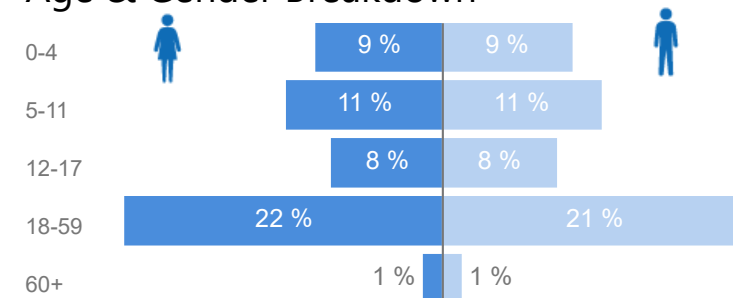

Uganda - Refugee Statistic June 2022 - Nakivale

Total Population
145,613

Total Refugees
138,140

Total Households
39,672

Total Asylum-Seekers
7,473

Zones

Level3	HHS	Individuals
Base Camp	17,702	66,958
Rubondo	12,357	46,895
Juru	5,430	23,131

Age & Gender Breakdown

Women and Children
77 %
112,465

Female
50 %
72,624

Elderly
3 %
3,662

Youth 15-24
22 %
31,661

Country of Origin

Country of Origin	Total
Democratic Republic of the Congo	82,681
Burundi	31,142
Rwanda	17,437
Somalia	12,208
Eritrea	1,099
Ethiopia	777
South Sudan	209
Kenya	22
Sudan	15
United Republic of Tanzania	7

Specific Needs

New Registration by Month

Occupation - Top 5

* Age is between 18 - 59 years for Occupation

Assistance Status