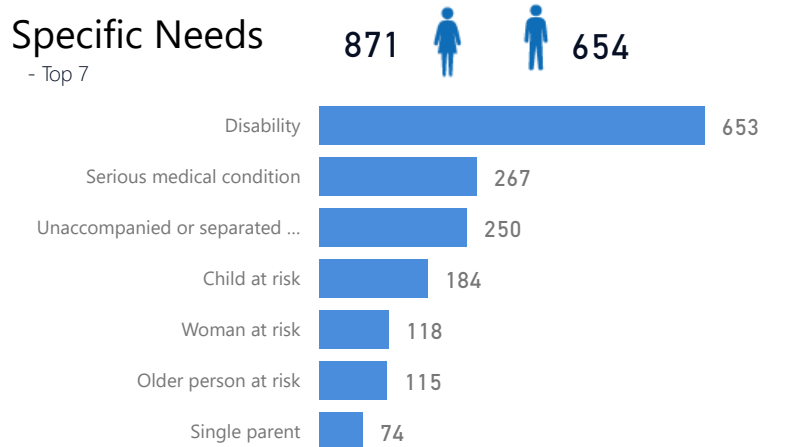

Uganda - Refugee Statistic June 2022 - Kampala

Total Population
118,249

Total Refugees
91,101

Total Households
68,603

Total Asylum-Seekers
27,148

Women and Children
62 %
72,727

Female
46 %
54,716

Elderly
2 %
1,782

Youth 15-24
27 %
31,371

Zones

Level3	HHS	Individuals
Kampala Central	30,392	42,546
Makindye Division	19,399	39,649
Rubaga Division	11,928	23,919
Nakawa	878	2,202
Kawempe Div	905	1,457
Kawempe Division	444	1,387
Makerere University	193	275
Ssabagabo-Makindye	59	197

Country of Origin

Country of Origin	Total
Somalia	46,963
Democratic Republic of the Congo	27,288
Eritrea	23,513
South Sudan	6,185
Burundi	5,317

Age & Gender Breakdown

Specific Needs - Top 7

New Registration by Month

Occupation - Top 5

* Age is between 18 - 59 years for Occupation

Assistance Status