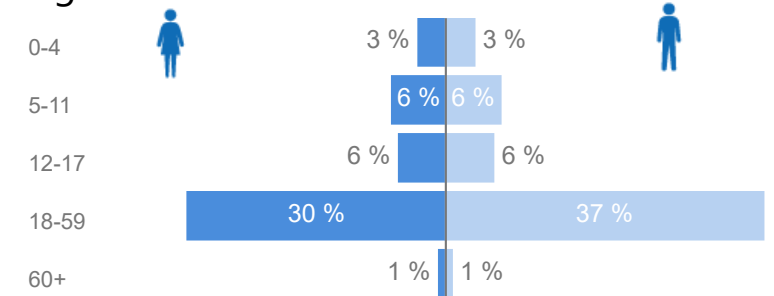

Uganda - Refugee Statistic June 2022 - Kampala

Total Population
118,249

Total Refugees
91,101

Total Households
68,603

Total Asylum-Seekers
27,148

Women and Children
62 %
72,727

Female
46 %
54,716

Elderly
2 %
1,782

Youth 15-24
27 %
31,371

Zones

Level3	HHS	Individuals
Kampala Central	30,392	42,546
Makindye Division	19,399	39,649
Rubaga Division	11,928	23,919
Nakawa	878	2,202
Kawempe Div	905	1,457
Kawempe Division	444	1,387
Makerere University	193	275
Ssabagabo-Makindye	59	197

Country of Origin

Country of Origin	Total
Somalia	46,963
Democratic Republic of the Congo	27,288
Eritrea	23,513
South Sudan	6,185
Burundi	5,317

Age & Gender Breakdown

Specific Needs - Top 7

New Registration by Month

Occupation - Top 5

* Age is between 18 - 59 years for Occupation

Assistance Status