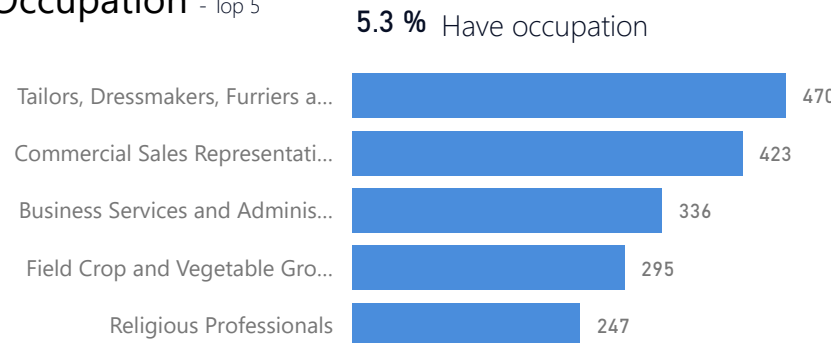

Country of Origin

Country of Origin	Total
Somalia	46,963
Democratic Republic of the Congo	27,288
Eritrea	23,513
South Sudan	6,185
Burundi	5,317

Age & Gender Breakdown

Specific Needs - Top 7

New Registration by Month

Occupation - Top 5

* Age is between 18 - 59 years for Occupation

Assistance Status