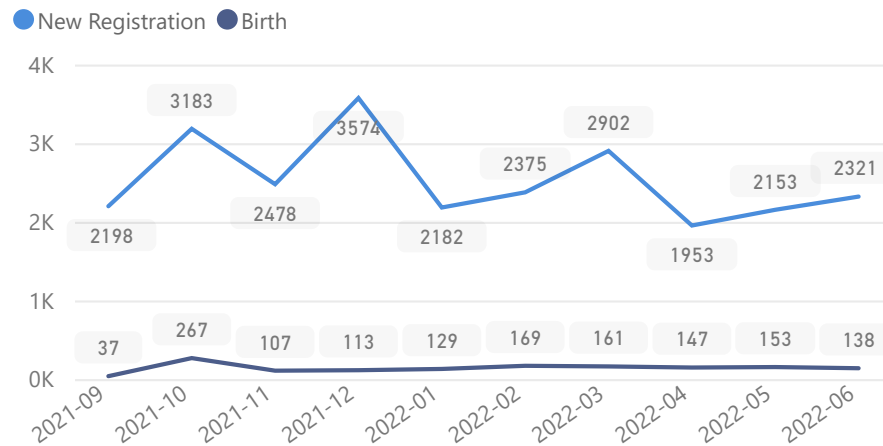

Country of Origin

Country of Origin	Total
Somalia	46,963
Democratic Republic of the Congo	27,288
Eritrea	23,513
South Sudan	6,185
Burundi	5,317

Age & Gender Breakdown

Specific Needs - Top 7

New Registration by Month

Occupation - Top 5

* Age is between 18 - 59 years for Occupation

Assistance Status