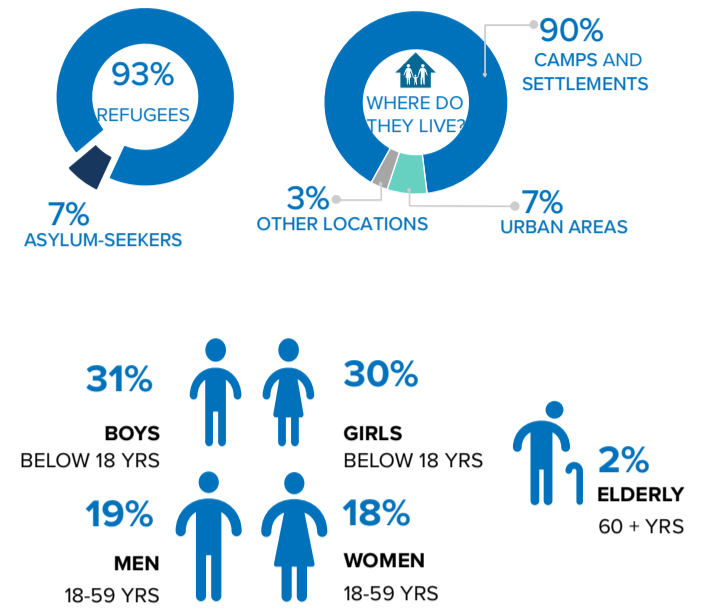

TOTALS BY HOST COUNTRY

KEY POPULATION STATISTICS

The boundaries and names shown and the designations used on this map do not imply official endorsement or acceptance by the United Nations. Final boundaries between the Republic of Sudan and the Republic of South Sudan and Somalia and Ethiopia have not yet been determined. Final status of the Abyei area is not yet determined.  
 Creation date: 24 June 2022 Sources: Geographic data: UNCS. Population statistics: UNHCR Monthly Statistical Reports 31 May 2022 or latest available. Statistics should be considered provisional and subject to change.  
 Author: UNHCR Regional Bureau for East and Horn of Africa and Great Lakes Feedback: DIMAEHAGL@unhcr.org