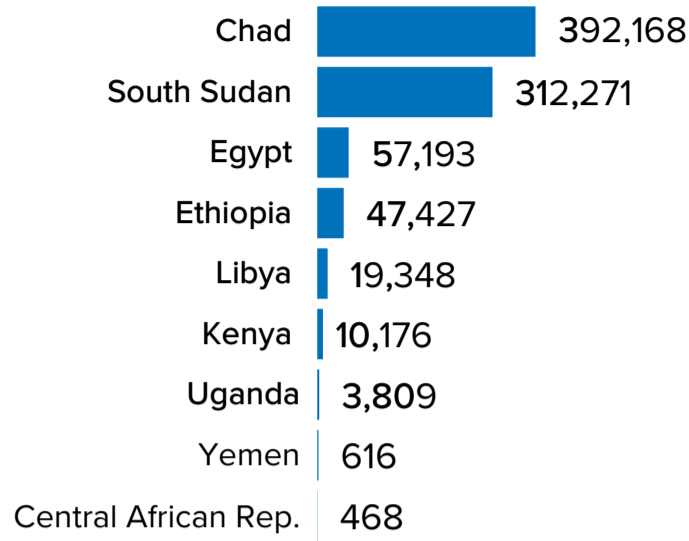

TOTALS BY HOST COUNTRY

KEY POPULATION STATISTICS

The boundaries and names shown and the designations used on this map do not imply official endorsement or acceptance by the United Nations. Final boundaries between the Republic of Sudan and the Republic of South Sudan and Somalia and Ethiopia have not yet been determined. Final status of the Abyei area is not yet determined.  
 Creation date: 24 June 2022 Sources: Geographic data: UNCS. Population statistics: UNHCR Monthly Statistical Reports 31 May 2022 or latest available. Statistics should be considered provisional and subject to change.  
 Author: UNHCR Regional Bureau for East and Horn of Africa and Great Lakes Feedback: DIMAEHAGL@unhcr.org