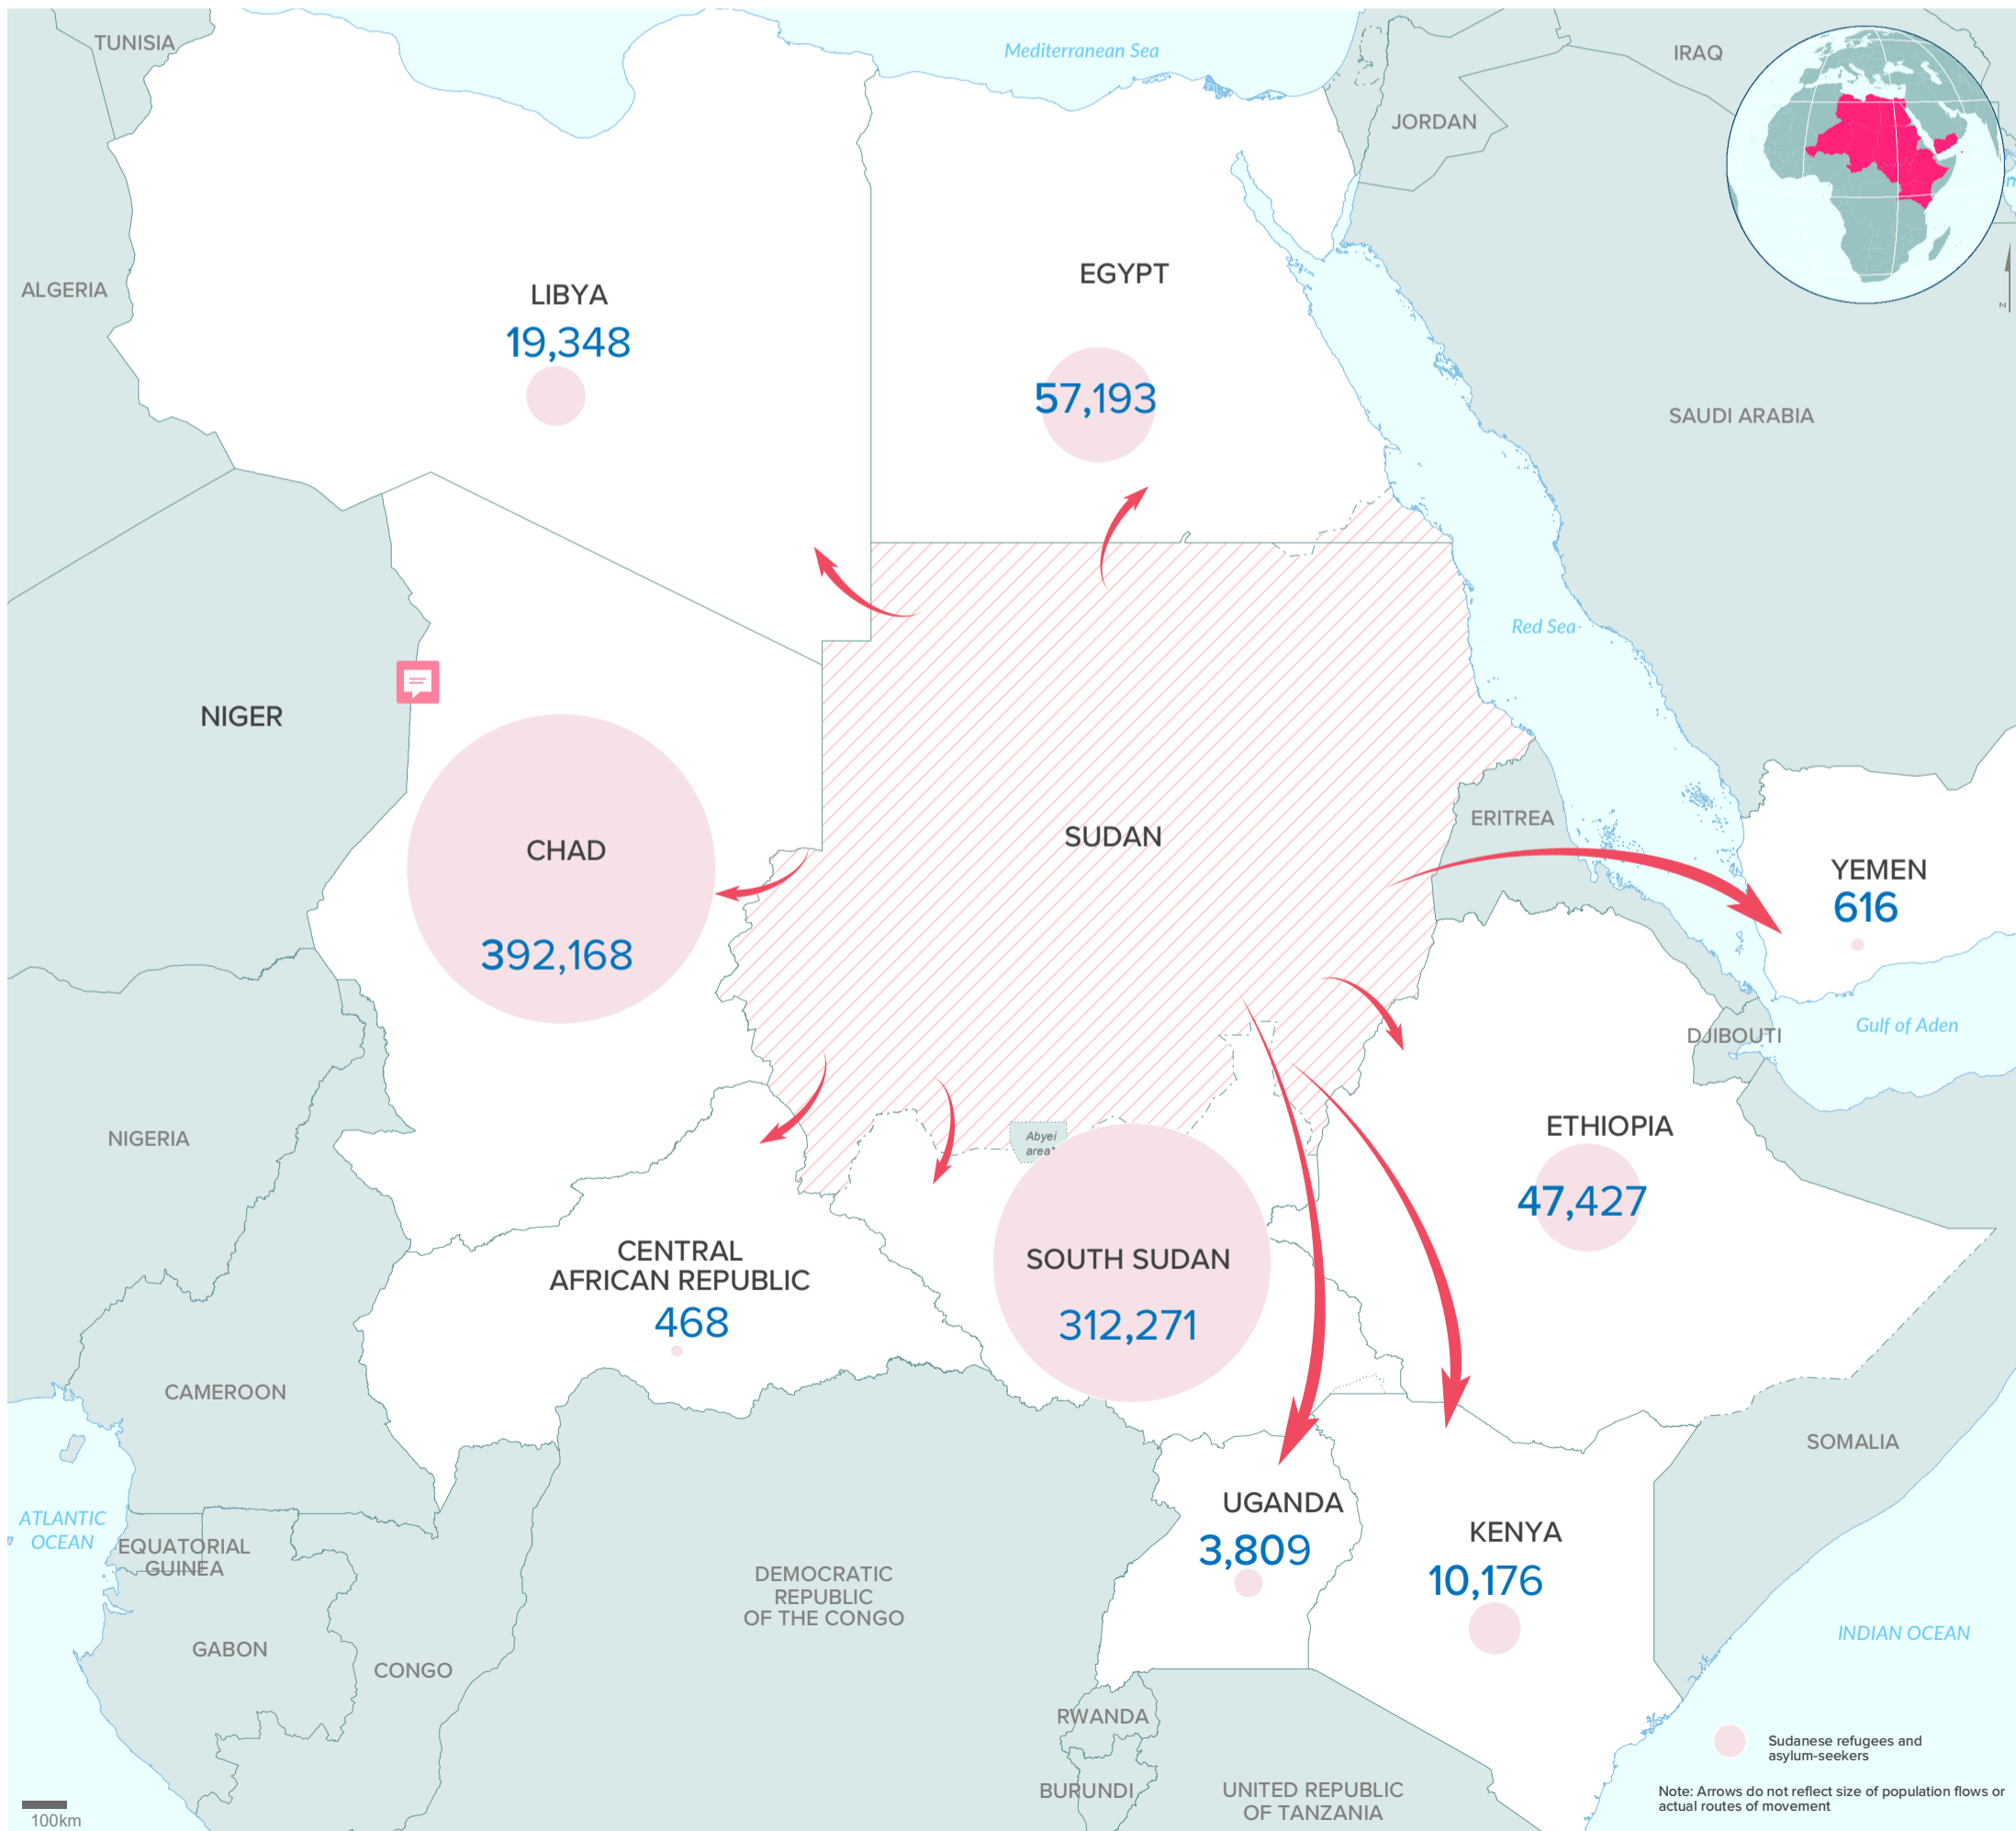

TOTALS BY HOST COUNTRY

KEY POPULATION STATISTICS

The boundaries and names shown and the designations used on this map do not imply official endorsement or acceptance by the United Nations. Final boundaries between the Republic of Sudan and the Republic of South Sudan and Somalia and Ethiopia have not yet been determined. Final status of the Abyei area is not yet determined.  
 Creation date: 24 June 2022 Sources: Geographic data: UNCS. Population statistics: UNHCR Monthly Statistical Reports 31 May 2022 or latest available. Statistics should be considered provisional and subject to change.  
 Author: UNHCR Regional Bureau for East and Horn of Africa and Great Lakes Feedback: DIMAEHAGL@unhcr.org