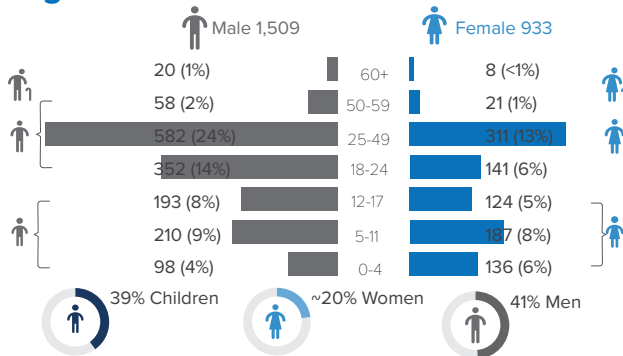

## Introduction:

In support of the Government of Sudan's response to the ongoing influx of refugees from Ethiopia's Tigray region to eastern Sudan, UNHCR, partners, and other UN agencies set up a new refugee settlement in Babikre-Gedaref State. First group of refugees were relocated to this site 2021 and individual biometric registration is ongoing for new arrivals. The dashboard below presents the population profile for Babikre settlement

## Persons With Specific Needs

**247**

Individuals

**67**

Unaccompanied/Separated Children

## Country of Origin

**2,441**

Ethiopians

## Age-Gender Breakdown