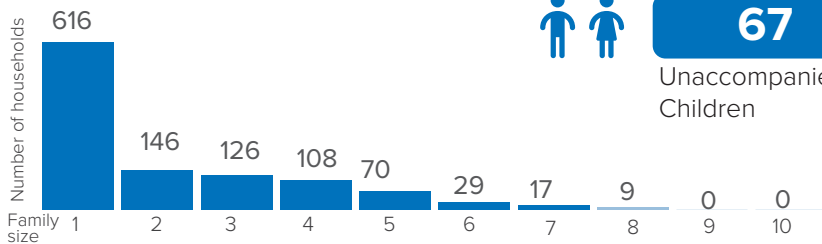

## Total Arrivals from Ethiopia

**2,441**

 Individuals Registered  
 Source: UNHCR, COR  
 As of 31 July 2022

**1,119**

Households

## Family Size

## Introduction:

In support of the Government of Sudan's response to the ongoing influx of refugees from Ethiopia's Tigray region to eastern Sudan, UNHCR, partners, and other UN agencies set up a new refugee settlement in Babikre-Gedaref State. First group of refugees were relocated to this site 2021 and individual biometric registration is ongoing for new arrivals. The dashboard below presents the population profile for Babikre settlement

## Regions of Origin (Ethiopia)