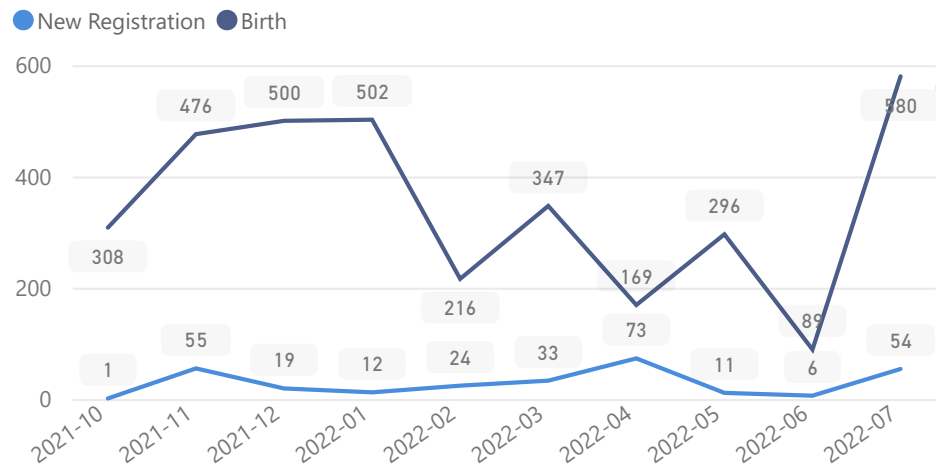

Uganda - Refugee Statistics July 2022 - Kiryandongo

Total Population
61,817

Total Refugees
61,776

Total Households
11,126

Total Asylum-Seekers
41

Zones

Level3	HHs	Individuals
Ranch 1	5,663	39,189
Ranch 37	5,015	36,614

Age & Gender Breakdown

Women and Children
84 %
52,008

Female
52 %
32,438

Elderly
2 %
1,143

Youth 15-24
28 %
17,413

Country of Origin - Top 10

Country of Origin	Total
South Sudan	61,105
Democratic Republic of the Congo	280
Sudan	195
Kenya	169
Burundi	38
Rwanda	25
Ethiopia	2
Eritrea	1
Somalia	1
United Republic of Tanzania	1

Specific Needs - Top 7
2,860 (Female) 1,567 (Male)

New Registration by Month

Occupation - Top 5

* Age is between 18 - 59 years for Occupation

Assistance Status