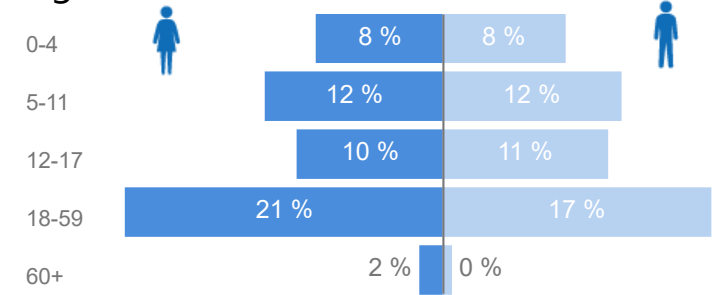

Uganda - Refugee Statistics July 2022 - Kiryandongo

Total Population
61,817

Total Refugees
61,776

Total Households
11,126

Total Asylum-Seekers
41

Zones

Level3	HHs	Individuals
Ranch 1	5,663	39,189
Ranch 37	5,015	36,614

Age & Gender Breakdown

Women and Children
84 %
52,008

Female
52 %
32,438

Elderly
2 %
1,143

Youth 15-24
28 %
17,413

Country of Origin - Top 10

Country of Origin	Total
South Sudan	61,105
Democratic Republic of the Congo	280
Sudan	195
Kenya	169
Burundi	38
Rwanda	25
Ethiopia	2
Eritrea	1
Somalia	1
United Republic of Tanzania	1

Specific Needs - Top 7
2,860 (Female) 1,567 (Male)

New Registration by Month

Occupation - Top 5

* Age is between 18 - 59 years for Occupation

Assistance Status