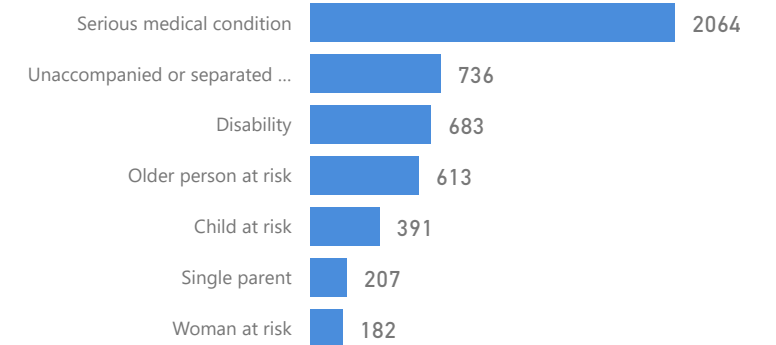

Uganda - Refugee Statistics July 2022 - Kiryandongo

Total Population
61,817

Total Refugees
61,776

Total Households
11,126

Total Asylum-Seekers
41

Zones

Level3	HHs	Individuals
Ranch 1	5,663	39,189
Ranch 37	5,015	36,614

Age & Gender Breakdown

Women and Children
84 %
52,008

Female
52 %
32,438

Elderly
2 %
1,143

Youth 15-24
28 %
17,413

Country of Origin - Top 10

Country of Origin	Total
South Sudan	61,105
Democratic Republic of the Congo	280
Sudan	195
Kenya	169
Burundi	38
Rwanda	25
Ethiopia	2
Eritrea	1
Somalia	1
United Republic of Tanzania	1

Specific Needs - Top 7
2,860 (Female) 1,567 (Male)

New Registration by Month

Occupation - Top 5

* Age is between 18 - 59 years for Occupation

Assistance Status