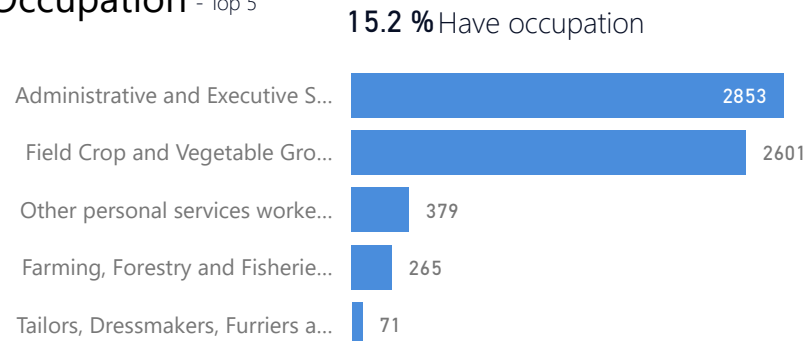

Uganda - Refugee Statistics July 2022 - Kiryandongo

Total Population
61,817

Total Refugees
61,776

Total Households
11,126

Total Asylum-Seekers
41

Zones

Level3	HHs	Individuals
Ranch 1	5,663	39,189
Ranch 37	5,015	36,614

Age & Gender Breakdown

Women and Children
84 %
52,008

Female
52 %
32,438

Elderly
2 %
1,143

Youth 15-24
28 %
17,413

Country of Origin - Top 10

Country of Origin	Total
South Sudan	61,105
Democratic Republic of the Congo	280
Sudan	195
Kenya	169
Burundi	38
Rwanda	25
Ethiopia	2
Eritrea	1
Somalia	1
United Republic of Tanzania	1

Specific Needs - Top 7
2,860 (Female) 1,567 (Male)

New Registration by Month

Occupation - Top 5

* Age is between 18 - 59 years for Occupation

Assistance Status