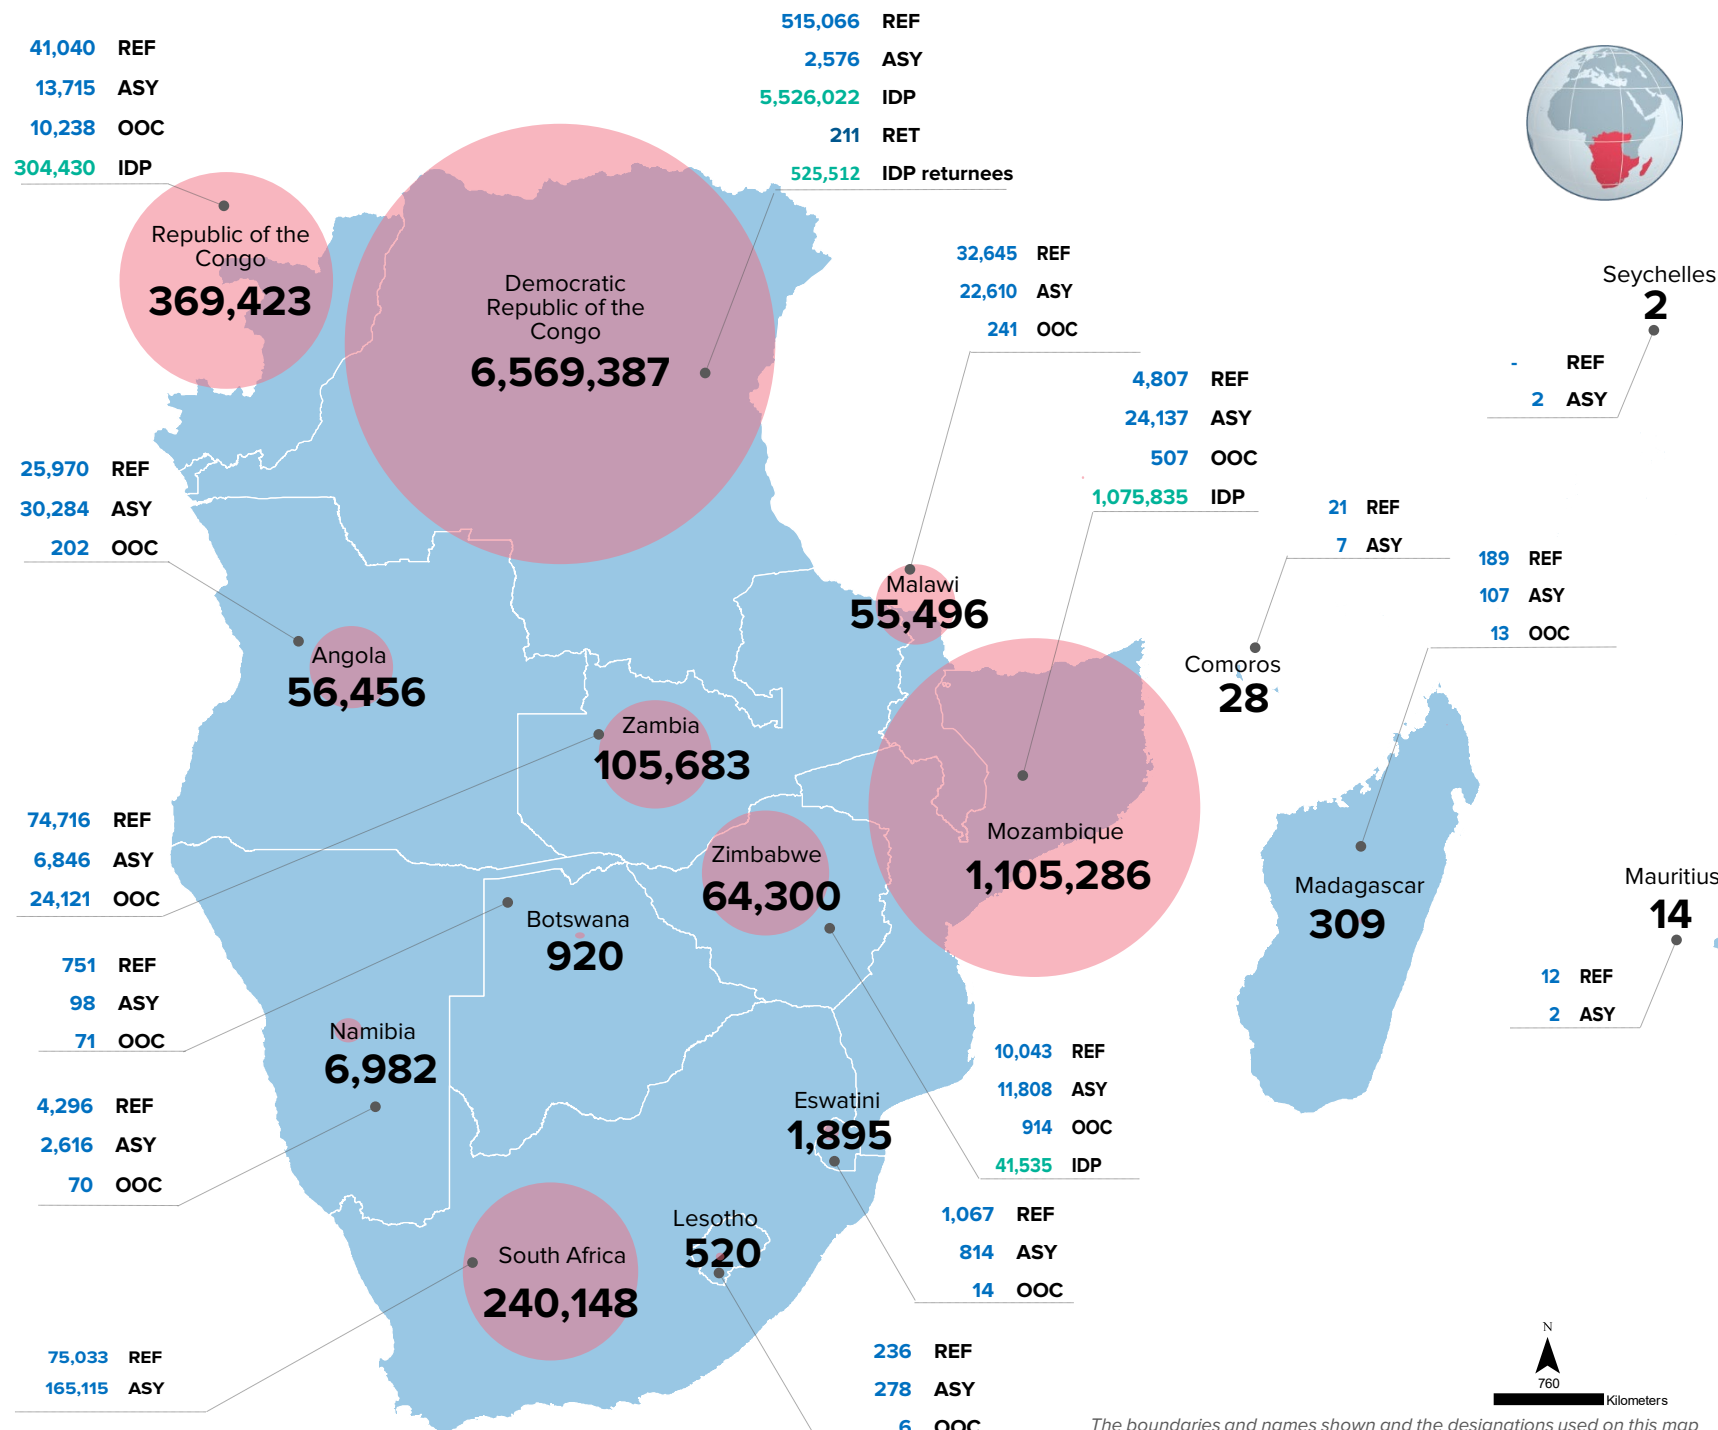

**KEY FIGURES**

**8,576,849**

Total Population of concern

**1,103,515**

Refugees, asylum-seekers, other of concern & returnees\*\*

**7,473,334**

IDPs & IDP returnees population

**PoCs IN SOUTHERN AFRICA REGION\***

The boundaries and names shown and the designations used on this map do not imply official endorsement or acceptance by the United Nations