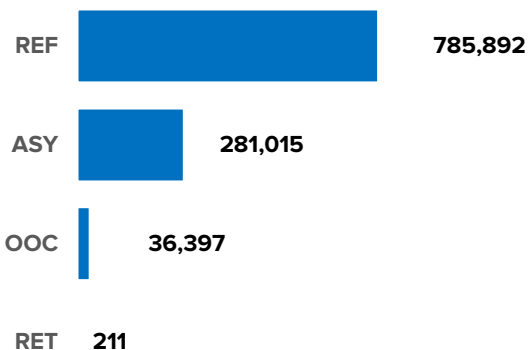

**KEY FIGURES**

**8,576,849**

Total Population of concern

**1,103,515**

Refugees, asylum-seekers, other of concern & returnees\*\*

**7,473,334**

IDPs & IDP returnees population

**PoCs IN SOUTHERN AFRICA REGION\***