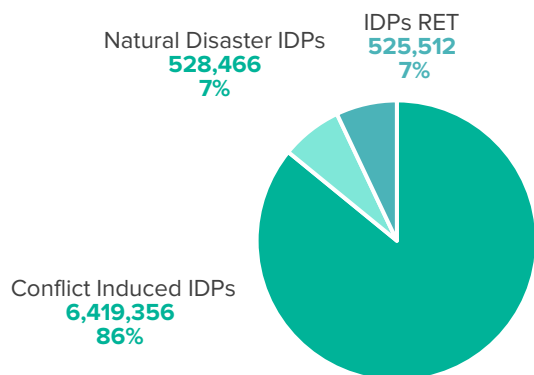

**KEY FIGURES**

**8,576,849**

Total Population of concern

**1,103,515**

Refugees, asylum-seekers, other of concern & returnees\*\*

**7,473,334**

IDPs & IDP returnees population

**PoCs IN SOUTHERN AFRICA REGION\***