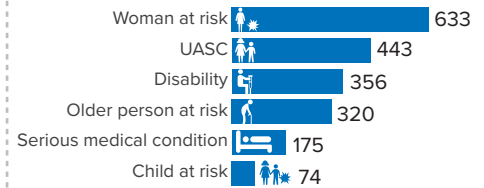

Persons With Specific Needs

2,070

Individuals

443

Unaccompanied/Separated Children

Country of Origin

23,385

Ethiopians

7

Eritreans

Age-Gender Breakdown

Reproductive- Age Women/Girls

Percentages related to total population

Specific Needs (top 5)

 Source: ProGres v4/Rapp
 *UASC: Unaccompanied or separated child

Occupation (Top 10)

17,079 Individuals with no occupation data

Percentages related to total population

School Age Children and Youth

Ethnicity (Top 5)

Percentages related to total population

Top 5 Regions of Origin (Ethiopia)