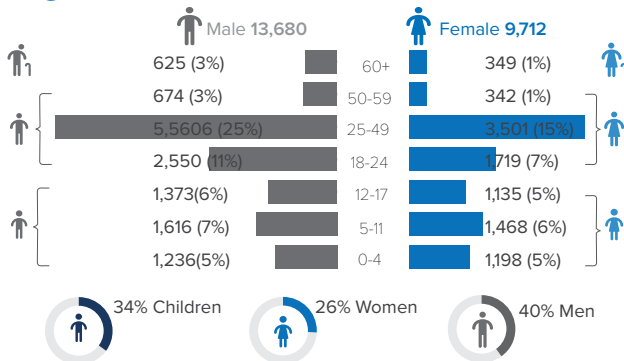

Total Arrivals from Ethiopia

23,392

 Individuals Registered
 Source: UNHCR, COR
 As of 31 August 2022

10,599

Households Registered

4 Individuals

Relocated from Hamdayet

Family Size

Persons With Specific Needs

2,070

Individuals

443

Unaccompanied/Separated Children

Country of Origin

23,385

Ethiopians

7

Eritreans

Age-Gender Breakdown

Reproductive- Age Women/Girls

Percentages related to total population

Specific Needs (top 5)

 Source: ProGres v4/Rapp
 *UASC: Unaccompanied or separated child

Occupation (Top 10)

17,079 Individuals with no occupation data

Percentages related to total population

School Age Children and Youth

Ethnicity (Top 5)

Percentages related to total population

Top 5 Regions of Origin (Ethiopia)