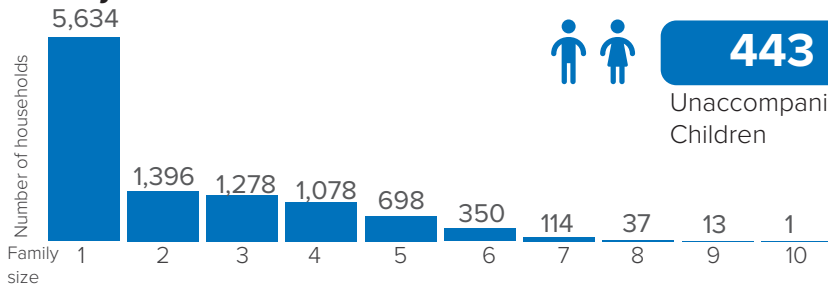

Total Arrivals from Ethiopia

23,392

 Individuals Registered
 Source: UNHCR, COR
 As of 31 August 2022

10,599

Households Registered

4 Individuals

Relocated from Hamdayet

Family Size

Introduction:

In support of the Government of Sudan's response to the ongoing influx of refugees from Ethiopia's Tigray region to eastern Sudan, UNHCR, partners, and other UN agencies set up a new refugee settlement in Tunaydbah-Gedaref State. First group of refugees were relocated to this site on January, 2021 and individual biometric registration is ongoing. The dashboard below presents the population profile for Tunaydbah Camp.

Persons With Specific Needs

2,070

Individuals

443

Unaccompanied/Separated Children

Country of Origin

23,385

Ethiopians

577 Individuals have unknown region of origin

Percentages related to total population