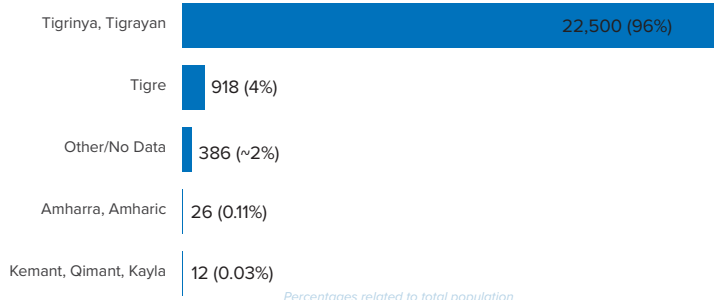

Persons With Specific Needs

2,070

Individuals

443

Unaccompanied/Separated Children

Country of Origin

23,385

Ethiopians

7

Eritreans

Age-Gender Breakdown

Reproductive- Age Women/Girls

Percentages related to total population

Specific Needs (top 5)

 Source: ProGres v4/Rapp
 *UASC: Unaccompanied or separated child

Occupation (Top 10)

17,079 Individuals with no occupation data

Percentages related to total population

School Age Children and Youth

Ethnicity (Top 5)

Percentages related to total population

Top 5 Regions of Origin (Ethiopia)