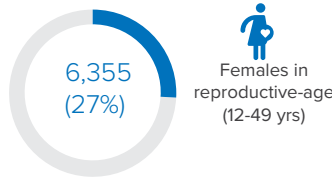

Persons With Specific Needs

2,070

Individuals

443

Unaccompanied/Separated Children

Country of Origin

23,385

Ethiopians

7

Eritreans

Age-Gender Breakdown

Reproductive- Age Women/Girls

Percentages related to total population

Specific Needs (top 5)

 Source: ProGres v4/Rapp
 *UASC: Unaccompanied or separated child

Occupation (Top 10)