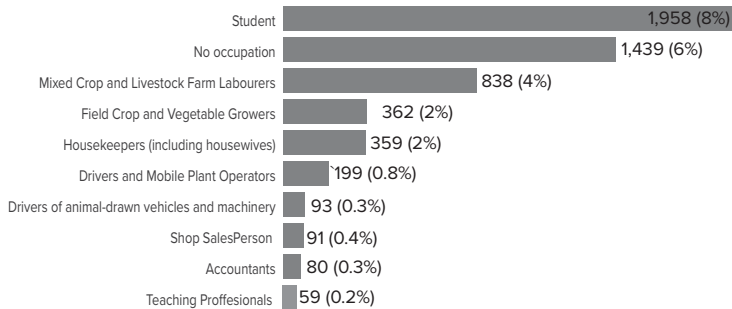

Persons With Specific Needs

2,070

Individuals

443

Unaccompanied/Separated Children

Country of Origin

23,385

Ethiopians

7

Eritreans

Age-Gender Breakdown

Reproductive- Age Women/Girls

Percentages related to total population

Specific Needs (top 5)

 Source: ProGres v4/Rapp
 *UASC: Unaccompanied or separated child

Occupation (Top 10)

17,079 Individuals with no occupation data

Percentages related to total population

School Age Children and Youth

Ethnicity (Top 5)

Percentages related to total population

Top 5 Regions of Origin (Ethiopia)