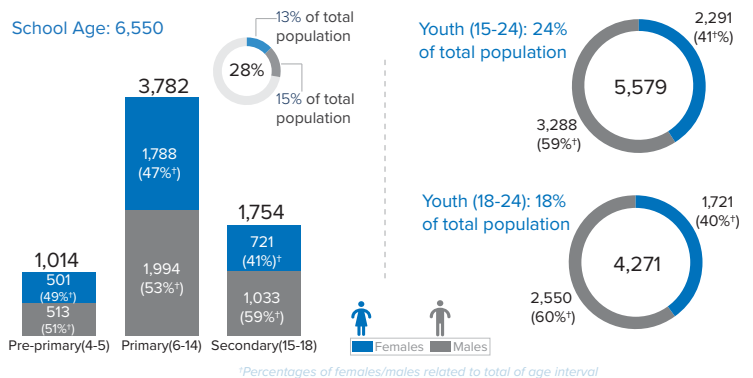

Persons With Specific Needs

2,070

Individuals

443

Unaccompanied/Separated Children

Country of Origin

23,385

Ethiopians

7

Eritreans

Age-Gender Breakdown

Reproductive- Age Women/Girls

Percentages related to total population

Specific Needs (top 5)

 Source: ProGres v4/Rapp
 *UASC: Unaccompanied or separated child

Occupation (Top 10)

17,079 Individuals with no occupation data

Percentages related to total population

School Age Children and Youth

Ethnicity (Top 5)

Percentages related to total population

Top 5 Regions of Origin (Ethiopia)