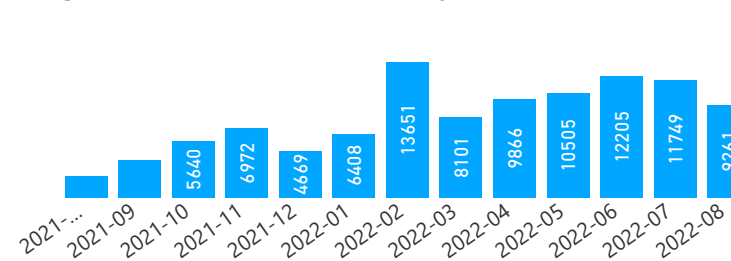

3%
40,215

Total Refugees

1,489,986

Total Asylum-Seekers
35,211

Living in Urban areas

8%
123,403

Female

52%
786,278

Youth

23%
356,786

Age & Gender Breakdown

Registered New Arrivals by Arrival Month

Population by Location

* Kampala includes other Urban areas

Top 3 by Country of Origin

South Sudanese by Ethnicity - Top 6