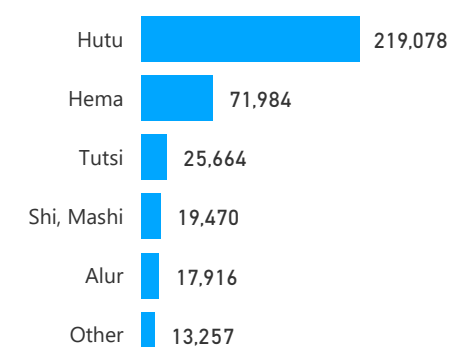

3%
40,215

Total Refugees

1,489,986

Total Asylum-Seekers
35,211

Living in Urban areas

8%
123,403

Female

52%
786,278

Youth

23%
356,786

Age & Gender Breakdown

Registered New Arrivals by Arrival Month

Population by Location

* Kampala includes other Urban areas

Top 3 by Country of Origin

South Sudanese by Ethnicity - Top 6

Congolese by Ethnicity - Top 6

Specific Needs - Top 6

UAM/SC = Unaccompanied or separated child

Access to Food Assistance