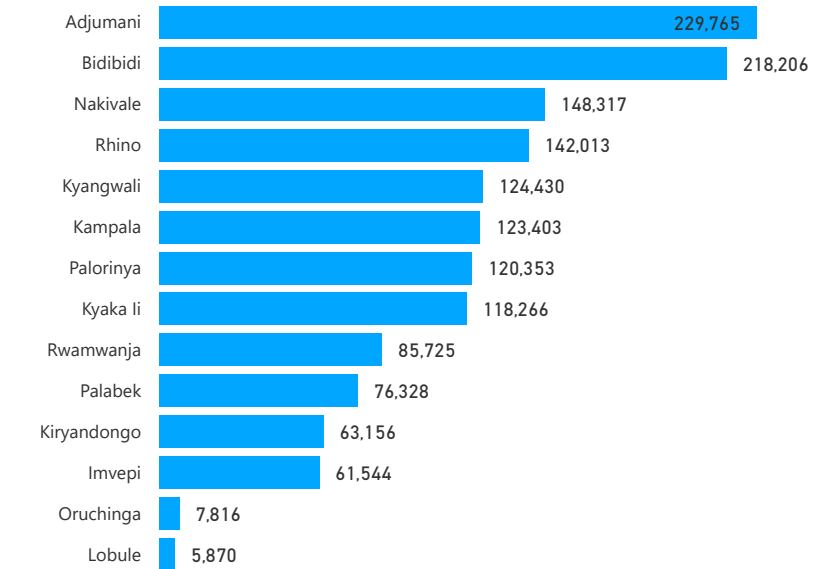

Total Population *

1,525,197

Total Households
382,778

Living in Settlements

92%
1,401,794

Women and Children

81%
1,232,607

Elderly

3%
40,215

Total Refugees

1,489,986

Total Asylum-Seekers
35,211

Living in Urban areas

8%
123,403

Female

52%
786,278

Youth

23%
356,786

Age & Gender Breakdown

Registered New Arrivals by Arrival Month

Population by Location

* Kampala includes other Urban areas

Top 3 by Country of Origin

South Sudanese by Ethnicity - Top 6

Congolese by Ethnicity - Top 6

Specific Needs - Top 6

UAM/SC = Unaccompanied or separated child

Access to Food Assistance