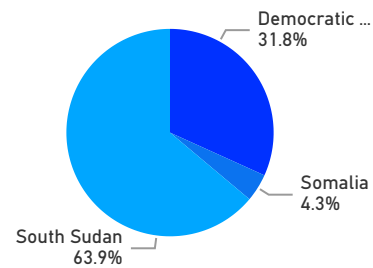

3%
40,215

Total Refugees

1,489,986

Total Asylum-Seekers
35,211

Living in Urban areas

8%
123,403

Female

52%
786,278

Youth

23%
356,786

Age & Gender Breakdown

Registered New Arrivals by Arrival Month

Population by Location

* Kampala includes other Urban areas

Top 3 by Country of Origin

South Sudanese by Ethnicity - Top 6