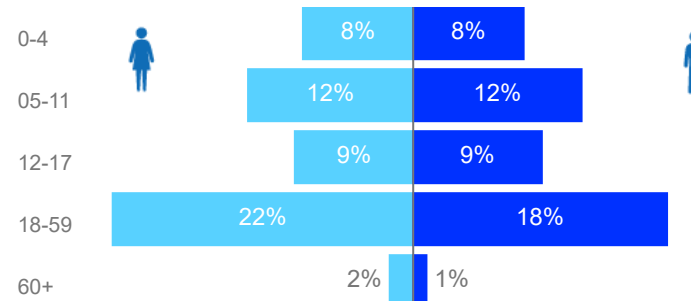

Total Population *

1,525,197

Total Households
382,778

Living in Settlements

92%
1,401,794

Women and Children

81%
1,232,607

Elderly

3%
40,215

Total Refugees

1,489,986

Total Asylum-Seekers
35,211

Living in Urban areas

8%
123,403

Female

52%
786,278

Youth

23%
356,786

Age & Gender Breakdown

Registered New Arrivals by Arrival Month

Population by Location

* Kampala includes other Urban areas

Top 3 by Country of Origin

South Sudanese by Ethnicity - Top 6