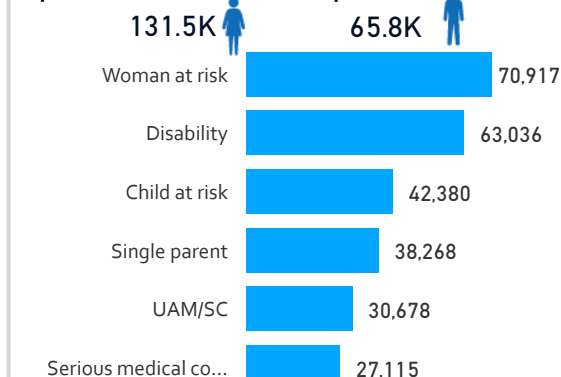

Total Population *

1,525,197

Total Households
382,778

Living in Settlements

92%
1,401,794

Women and Children

81%
1,232,607

Elderly

3%
40,215

Total Refugees

1,489,986

Total Asylum-Seekers
35,211

Living in Urban areas

8%
123,403

Female

52%
786,278

Youth

23%
356,786

Age & Gender Breakdown

Registered New Arrivals by Arrival Month

Population by Location

* Kampala includes other Urban areas

Top 3 by Country of Origin

South Sudanese by Ethnicity - Top 6

Congolese by Ethnicity - Top 6

Specific Needs - Top 6

UAM/SC = Unaccompanied or separated child

Access to Food Assistance