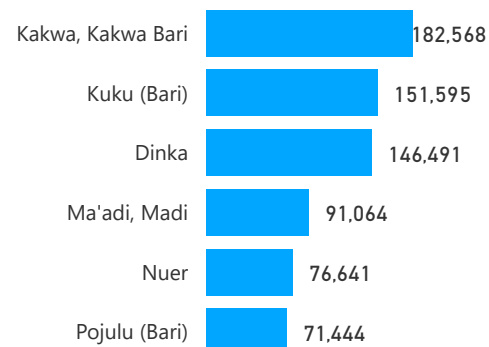

3%
40,215

Total Refugees

1,489,986

Total Asylum-Seekers
35,211

Living in Urban areas

8%
123,403

Female

52%
786,278

Youth

23%
356,786

Age & Gender Breakdown

Registered New Arrivals by Arrival Month

Population by Location

* Kampala includes other Urban areas

Top 3 by Country of Origin

South Sudanese by Ethnicity - Top 6

Congolese by Ethnicity - Top 6

Specific Needs - Top 6

UAM/SC = Unaccompanied or separated child

Access to Food Assistance